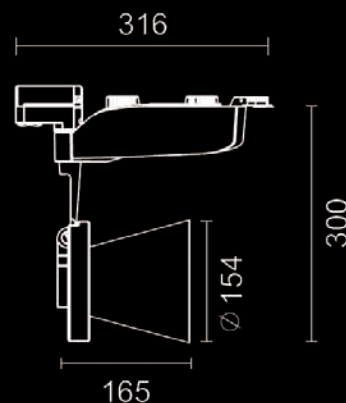

### Specification

Construction	Aluminium
Wattage	15W
Head Diameter	154mm
Head Length	165mm
Body Length	316mm
Total Height	300mm
Voltage	240V