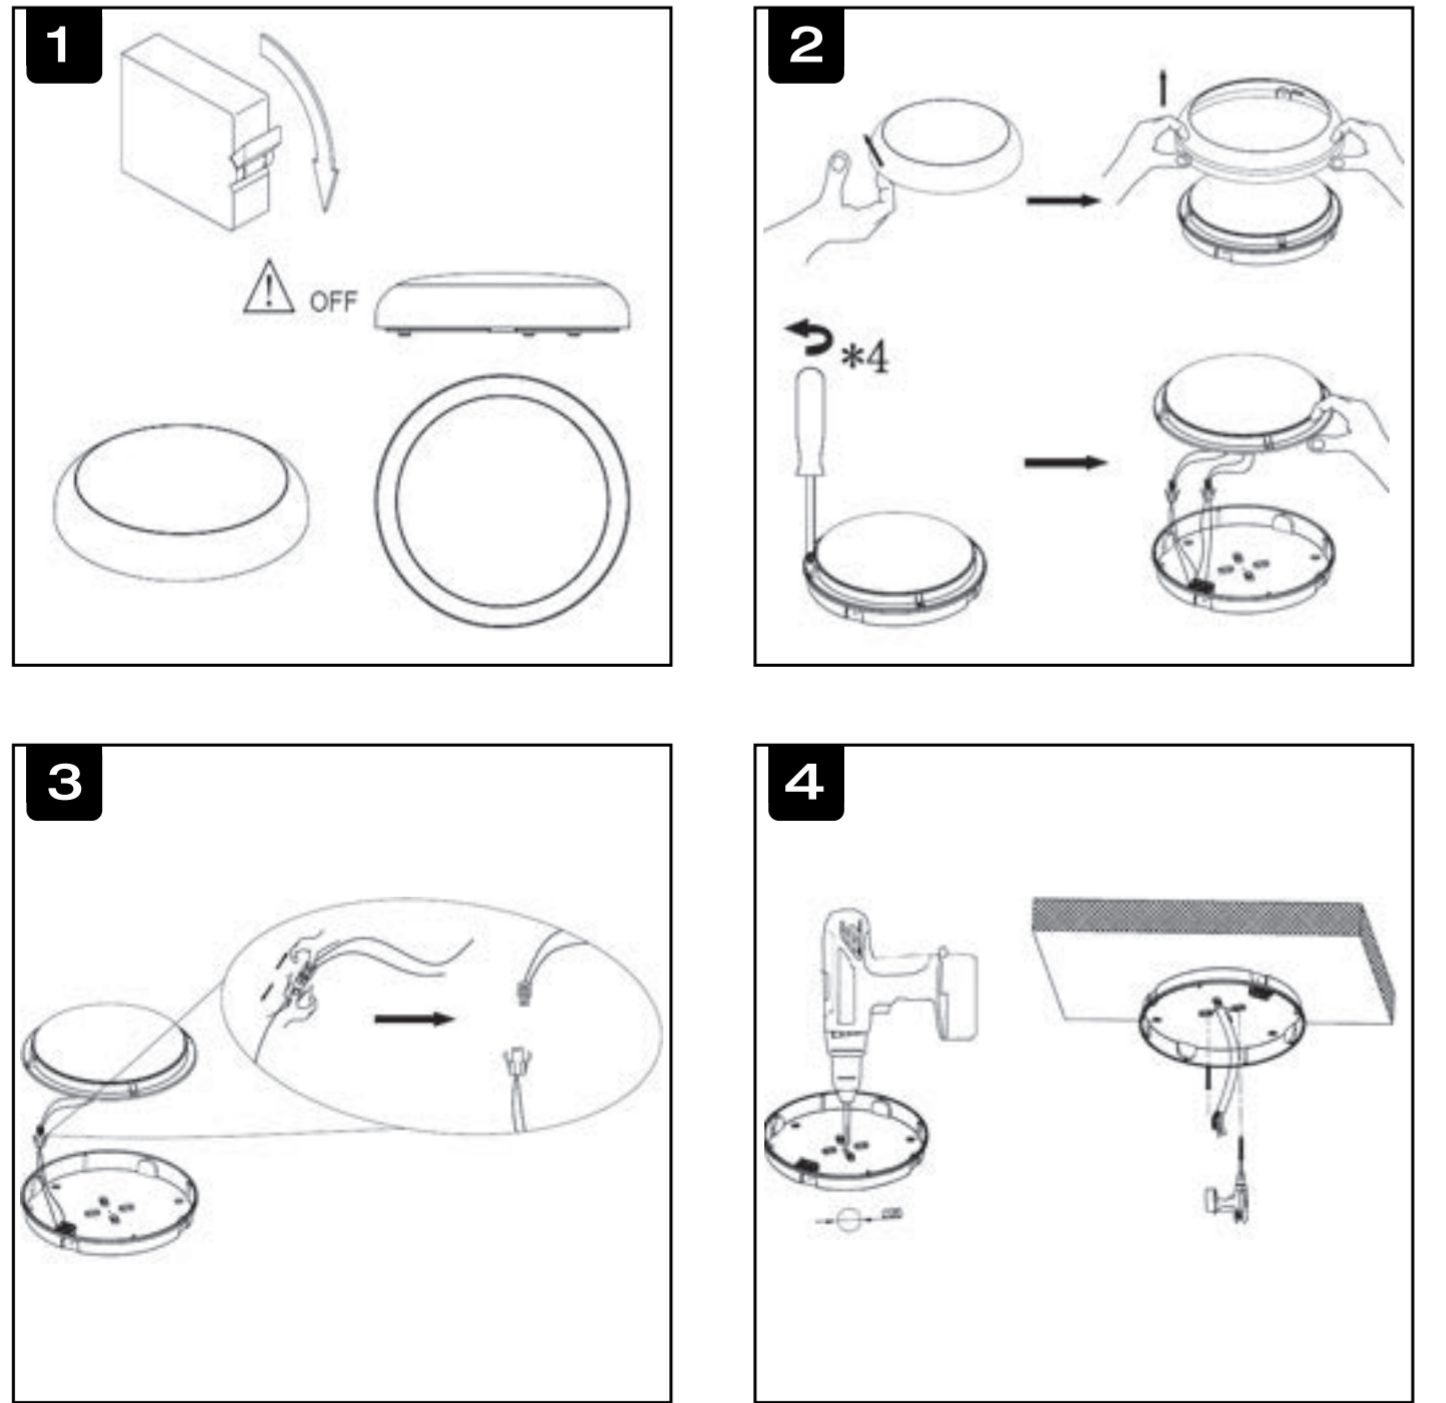

Installation Instructions

Instrucciones de instalación, Instructions d'installation, Installationsanleitung, إرشادات التركيب, Installatie-instructies, Instruções de instalação, Installatie-instructies, 設置手順説明, Οδηγίες εγκατάστασης

Warranty Information

Garantie, Información sobre la garantía, Garantieinformationen, Πληροφορίες εγγύησης, معلومات الضمان, Garantie-informatie, Informações sobre a garantia, Garantie-informatie, 保証情報

Table with 6 columns for languages: ni-NL, ni-BE, pt-PT, el-GR, and ja-JP. Each column contains warranty details in the respective language, including information about the warranty period, conditions, and contact details for Ansell Electrical Products.

Ansell Electrical Products Unit 6B, Stonecross Industrial Park, Yew Tree Way, Warrington, WA3 3JD. Warrington Tel: +44 (0)1942 433333. Belfast Tel: +44 (0)2890 773750. International Tel: +44 (0)1942 433343. Spain Tel: 00 34 938 005642.

Installation Instructions

Instrucciones de instalación, Instructions d'installation, Installationsanleitung, إرشادات التركيب, Installatie-instructies, Instruções de instalação, Installatie-instructies, 設置手順説明, Οδηγίες εγκατάστασης

Product Code:[ADIS1/1 & 2/1 Range]

Ansell Electrical Products Unit 6B, Stonecross Industrial Park, Yew Tree Way, Warrington, WA3 3JD. Warrington Tel: +44 (0)1942 433333. Belfast Tel: +44 (0)2890 773750. International Tel: +44 (0)1942 433343. Spain Tel: 00 34 938 005642.