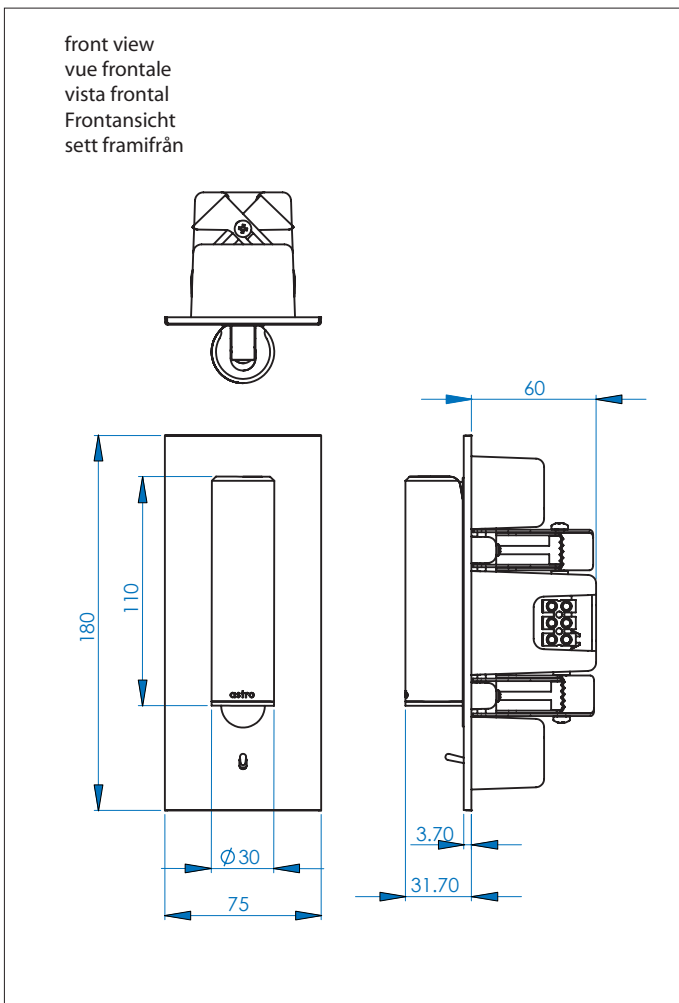

# 0996 Fuse

1 x 3w LED		incl.
------------	--	-------

3000K	Luxeon LED
-------	------------

LED Driver		incl.
------------	--	-------

Zone	<b>3</b>
------	----------

Astro Lighting Ltd.  
G2 River Way, Harlow  
CM20 2DP, Great Britain