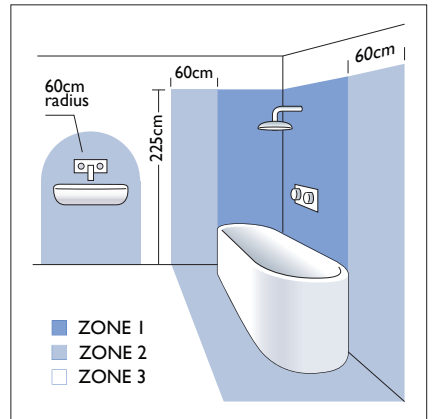

# 0996 Fuse

1 x 3w LED		incl.
------------	--	-------

3000K	Luxeon LED
-------	------------

LED Driver		incl.
------------	--	-------

Zone	<b>3</b>
------	----------

Astro Lighting Ltd.  
G2 River Way, Harlow  
CM20 2DP, Great Britain