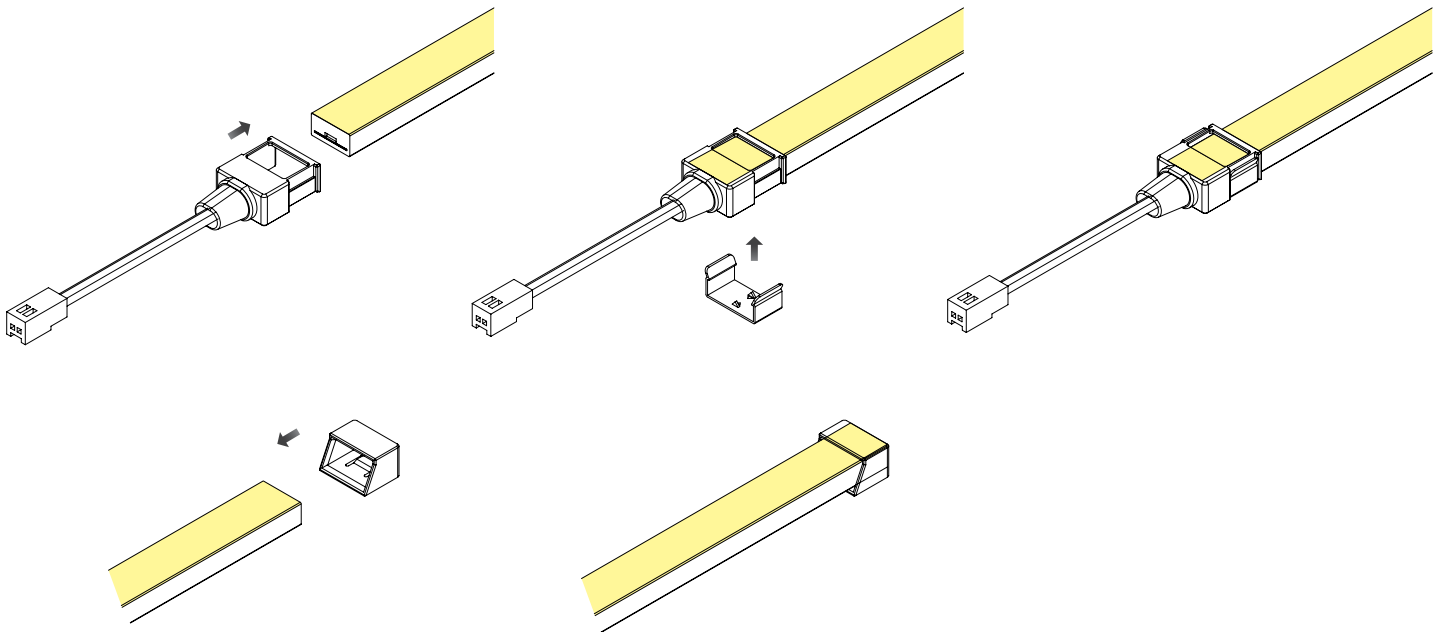

### \* Components

FTP-INPC  
- Indoor Power Cable with END CAP

FTP-INCPCL  
- Indoor Direct Connector

\* Expanded View

\* Installation Method

① FTP-INPC

② FTP-INCL

\* Finished view

## COMPONENTS

---

**Mounting Brackets**  
\_FTP-BRACKET1

**FTP Extrusion Line**  
\_FTP-EXL (1200mm)

**Indoor Power Cable**  
\_FTP-INPC (2,500mm)  
with END CAP

**Indoor Direct Connector**  
\_FTP-INCPL