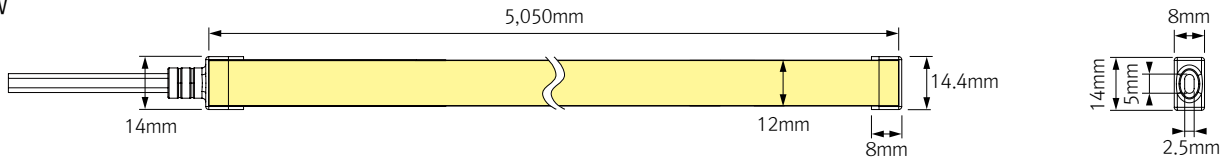

DIMENSIONS

TOP VIEW