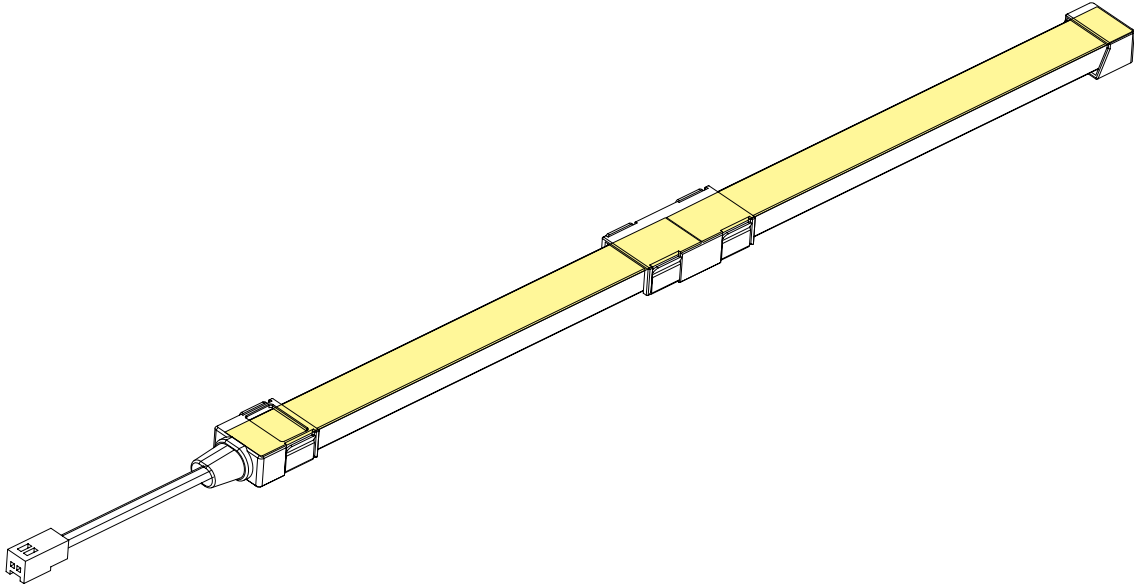

### \* Components

FTP-INPC  
- Indoor Power Cable with END CAP

FTP-INCPCL  
- Indoor Direct Connector

\* Expanded View

\* Installation Method

① FTP-INPC

② FTP-INCL

\* Finished view

## COMPONENTS

---

**Mounting Brackets**  
\_FTP-BRACKET1

**FTP Extrusion Line**  
\_FTP-EXL (1200mm)

**Indoor Power Cable**  
\_FTP-INPC (2,500mm)  
with END CAP

**Indoor Direct Connector**  
\_FTP-INCPL