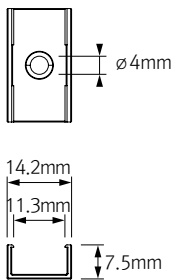

INSTALLATION - Bracket

FTP-BRACKET1