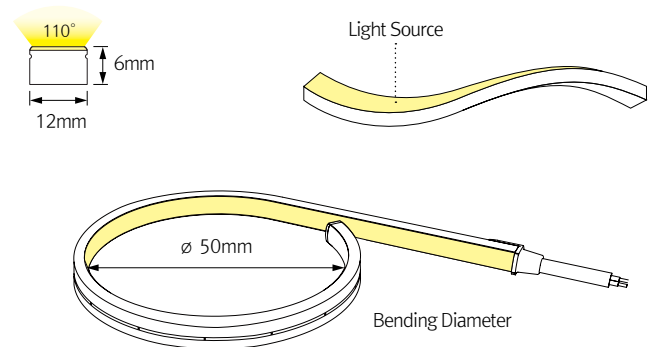

## PRODUCT FEATURES

- Seamless Dot-Free Illumination
- Ultra Slim
- High Efficiency / High Output (110lm/W)
- High CRI (CRI 90)
- Bend Direction Vertically
- Indoor/Outdoor Application (IP65)
- Field Cuttable (33.3mm)
- Available in Standard Lengths of 5M reels
- Dimmable
- 15W per meter

## PRODUCT SPECIFICATIONS

IP Rate	IP65 with Factory Termination
Lamp Power	15W/m
Power Input	24V DC
Color Rendering	Ra>90
Operating Temperature Ranges	0-45°C
Beam Angle	110°
Material	Silicon
Available Color	2700K, 3000K, 3500K, 4000K

## PHYSICAL SPECIFICATIONS

Model Number	A Length	B Cutting Unit	C Width	D Thickness
FTP15 (color)-24V-C90	1,012mm	33.3mm	12mm	6mm

## DIMENSIONS