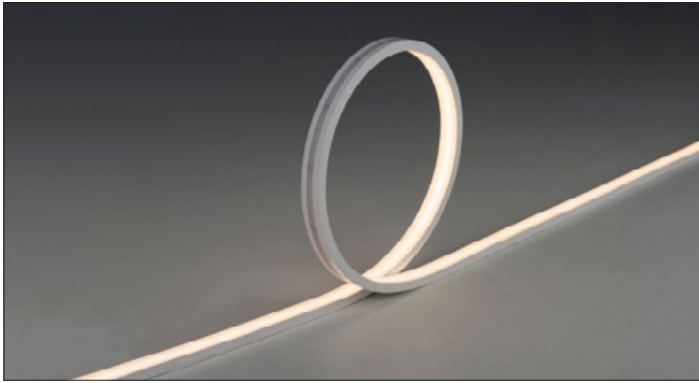

## PRODUCT FEATURES

- Seamless Dot-Free Illumination
- Ultra Slim
- High Efficiency / High Output (110lm/W)
- High CRI (CRI 90)
- Bend Direction Vertically
- Indoor/Outdoor Application (IP65)
- Field Cuttable (33.3mm)
- Available in Standard Lengths of 5M reels
- Dimmable
- 15W per meter