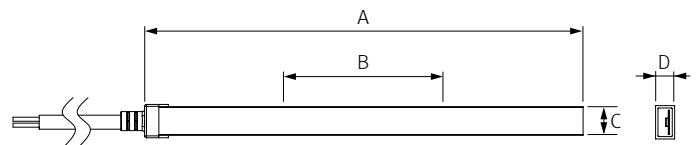

## PHYSICAL SPECIFICATIONS

Model Number	A Length	B Cutting Unit	C Width	D Thickness
FTP15 (color)-24V-C90	1,012mm	33.3mm	12mm	6mm