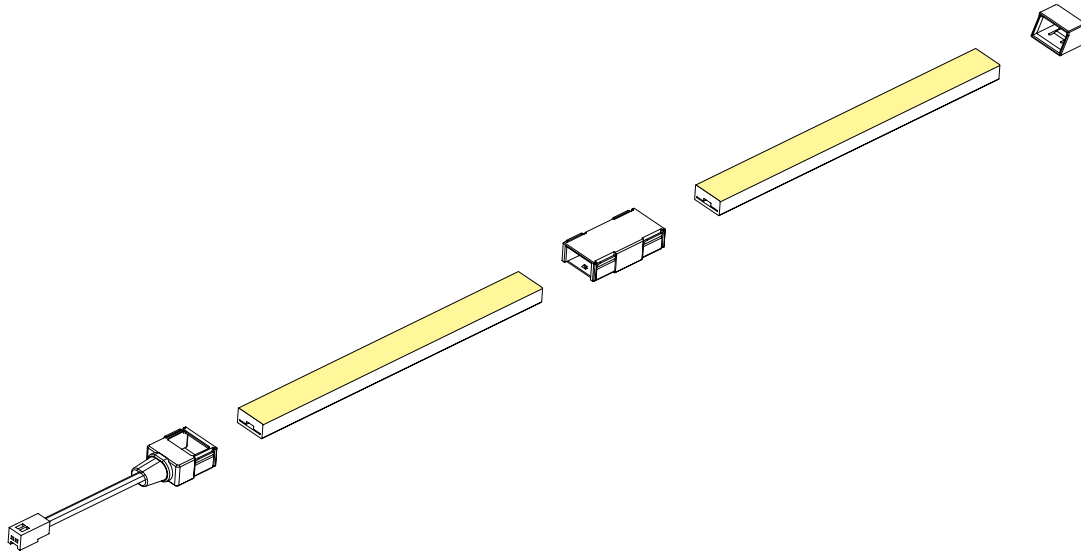

### \* Components

FTP-INPC  
- Indoor Power Cable with END CAP

FTP-INCPCL  
- Indoor Direct Connector

\* Expanded View

\* Installation Method

① FTP-INPC

② FTP-INCL

\* Finished view

## COMPONENTS

---

**Mounting Brackets**  
\_FTP-BRACKET1

**FTP Extrusion Line**  
\_FTP-EXL (1200mm)

**Indoor Power Cable**  
\_FTP-INPC (2,500mm)  
with END CAP

**Indoor Direct Connector**  
\_FTP-INCPL