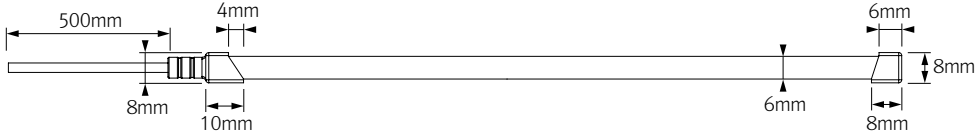

DIMENSIONS

TOP VIEW

SIDE VIEW

BOTTOM VIEW

INSTALLATION - Bracket

FTP-BRACKET1