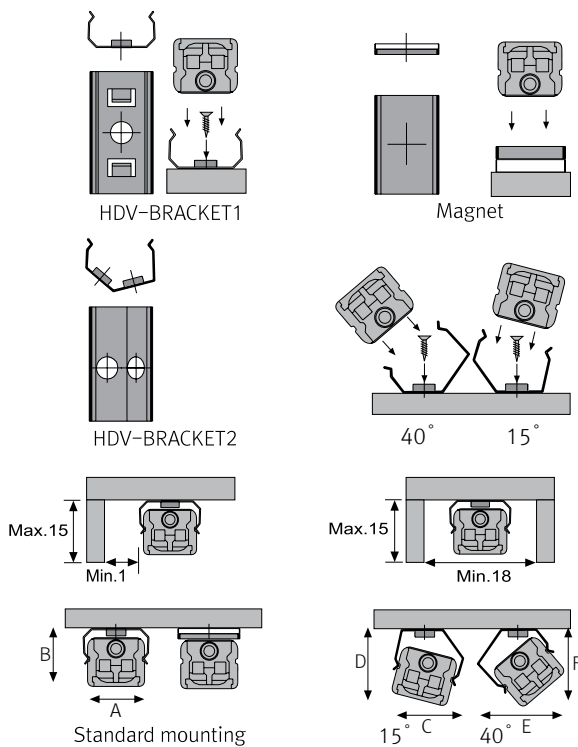

Installation

Max. connection

- DIVA2 DUAL : 75Watt in one row (single power feed)
- LED Driver

LED Driver Model Name	Max. units for LED Driver		
	24V/15W	24V/30W	24V/75W
DDV3AWCB24M	5	10	25
DDV6AWCB24M	2	5	12
DDV12AWCB24M	1	2	6
DDV18AWCB24M	-	1	4
DDV24AWCB24M	-	1	3

	A(mm)	B(mm)	C(mm)	D(mm)	E(mm)	F(mm)
Flat type	16.8	14.2	17.5	16.5	19.1	17.5
Round type	16.8	22.1	18.8	24.4	23.4	22.9
Square type	16.8	22.6	21.3	26.2	25.7	25.7