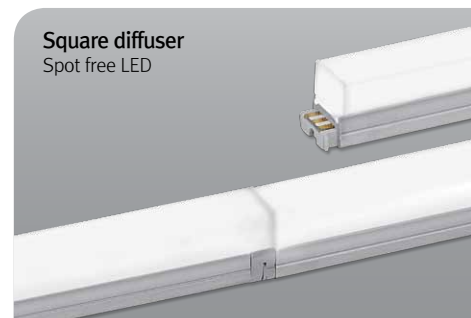

Product Features

- Super Slim liner LED with white color changing output
- Quick connection system between fixtures
- Many lengths available
- Various mounting methods including magnetic
- To be used with constant voltage DC 24V driver
- Dimmable with available accessories

Specification

- Voltage : DC 24V
- Operating temperature : 0~45° C
- Lamp life : 40,000hr/70%
- Available color : 2700K ~ 6000K
- Color rendering : Ra > 80
- Energy efficiency : 75 lm/W
- Degree of protection IP20