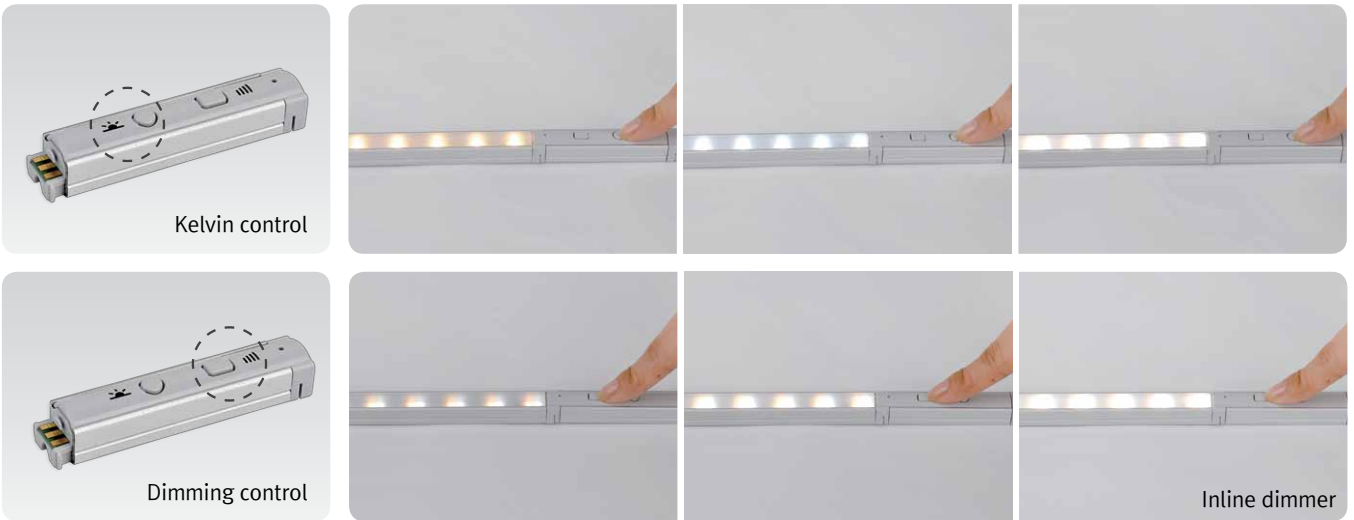

Various options