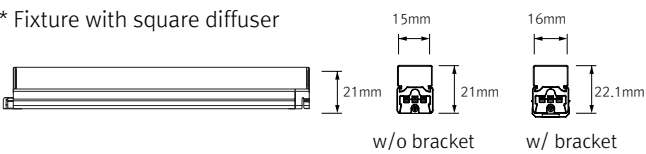

* Fixture with square diffuser