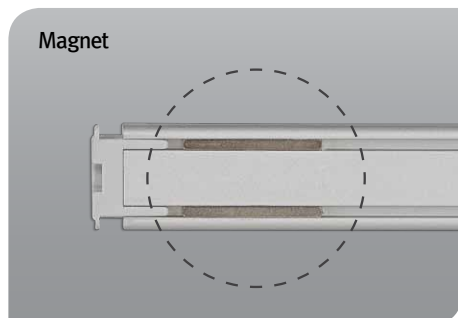

Product Features

- Super Slim liner LED with white color changing output
- Quick connection system between fixtures
- Many lengths available
- Various mounting methods including magnetic
- To be used with constant voltage DC 24V driver
- Dimmable with available accessories

Specification

- Voltage : DC 24V
- Operating temperature : 0~45° C
- Lamp life : 40,000hr/70%
- Available color : 2700K ~ 6000K
- Color rendering : Ra > 80
- Energy efficiency : 75 lm/W
- Degree of protection IP20