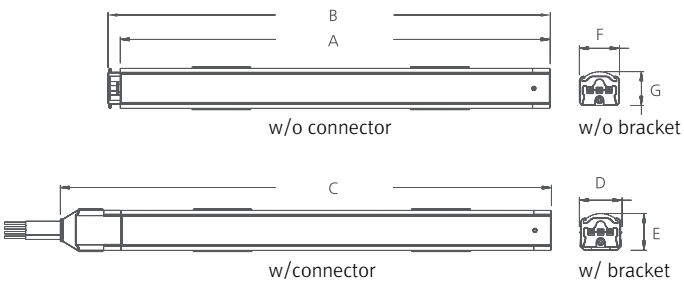

### Product Features

- Super Slim liner LED with white color changing output
- Quick connection system between fixtures
- Many lengths available
- Various mounting methods including magnetic
- To be used with constant voltage DC 24V driver
- Dimmable with available accessories

**DIVA 2 HO**  
Dynamic White

Diva2 DUAL 3W Length (145 mm)

Diva2 DUAL 6W Length (285 mm)

Diva2 DUAL 12W Length (565 mm)

Diva2 DUAL 18W Length (845 mm)

Diva2 DUAL 24W Length (1123mm)

## Dimension

\* Fixture

Model Name	Power Input (V)	Lamp Power (W)	A (mm)	B (mm)	C (mm)	D (mm)	E (mm)	F (mm)	G (mm)
DDV3AWCB24M	DC 24	2.9	140	145	162	16	14	15	12.5
DDV6AWCB24M	DC 24	5.8	280	285	302	16	14	15	12.5
DDV12AWCB24M	DC 24	11.6	560	565	582	16	14	15	12.5
DDV18AWCB24M	DC 24	17.4	840	845	862	16	14	15	12.5
DDV24ABWCB24M	DC 24	23.2	1118	1123	1140	16	14	15	12.5