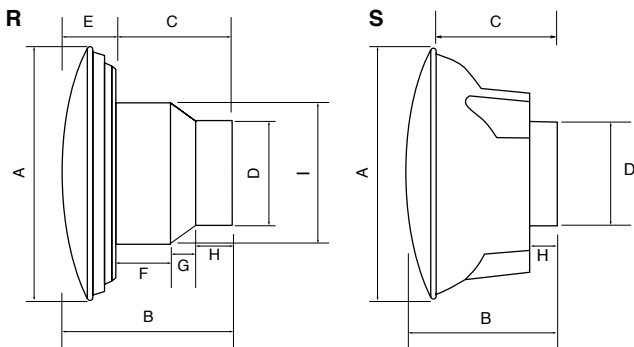

## Technical data

Specification	iCON 60
Air flow m <sup>3</sup> /hr / l/sec	270 / 75
Fan type	Mixed Centrifugal / Axial
Mounting	Wall / Ceiling
Sound pressure dB(A)@3m	42
Power Watts	63.1
Building Regulations ADF	Yes
Duct diameter (mm)	150
Voltage	230v / 1ph / 50Hz
Rating	IPX4
Max ambient temperature	40°C
Weight (kg)	1.97
Dimensions (H x W x D) mm	280 x 280 x 165
Part No.	72591701

## Dimensions (mm)

**R** = Recessed without skirt

**S** = Surface mounted with skirt

Model	A	B	C	D	E	F	G	H	I
iCON 60 R	280	165	110	148	55	38	20	52	177
iCON 60 S	280	165	80	148	-	-	-	46	-