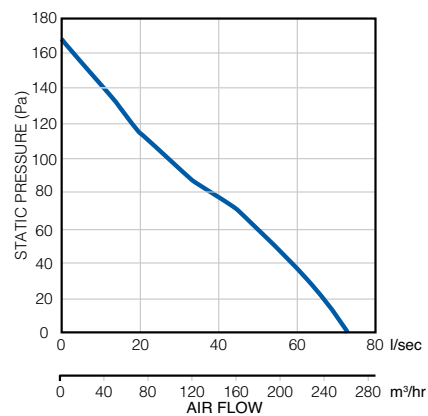

## Dimensions (mm)

**R** = Recessed without skirt

**S** = Surface mounted with skirt

Model	A	B	C	D	E	F	G	H	I
iCON 60 R	280	165	110	148	55	38	20	52	177
iCON 60 S	280	165	80	148	-	-	-	46	-

## Performance