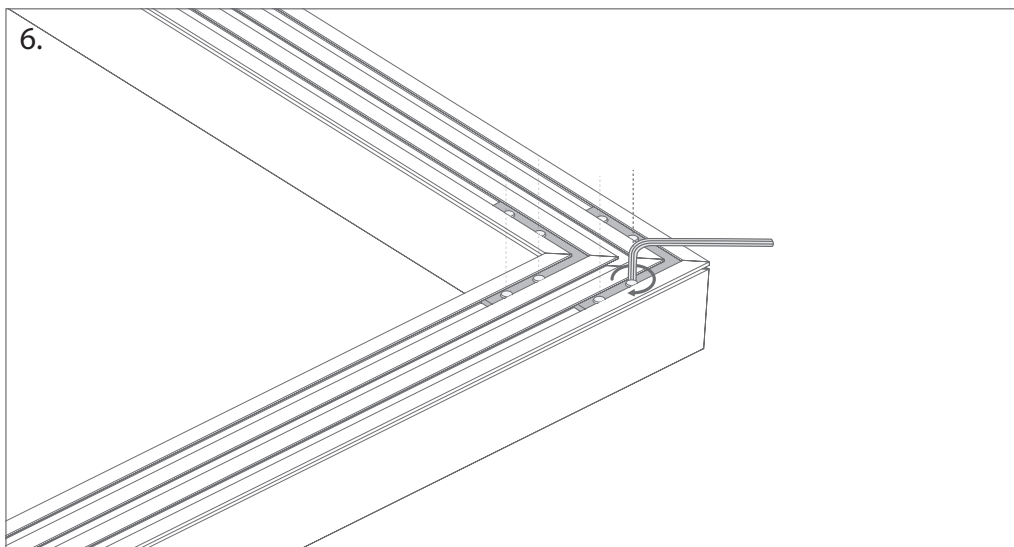

types of connectors

ZM-180

ZM-135

ZM-90

Attention! Rod, fastener for ceiling nor the fixture with LED are not included!

types of connectors

ZMPION-90

ZMPION-135

Mounting Instruction

Mounting Instruction

Profiles form KLUS, that can be used with ZM connectors.

LIPOD
Ref. B5554ANODA

LOKOM
Ref. B5553ANODA

LARKO
Ref. B5552ANODA

LESTO
Ref. B5551ANODA

GIZA
Ref. B5556ANODA