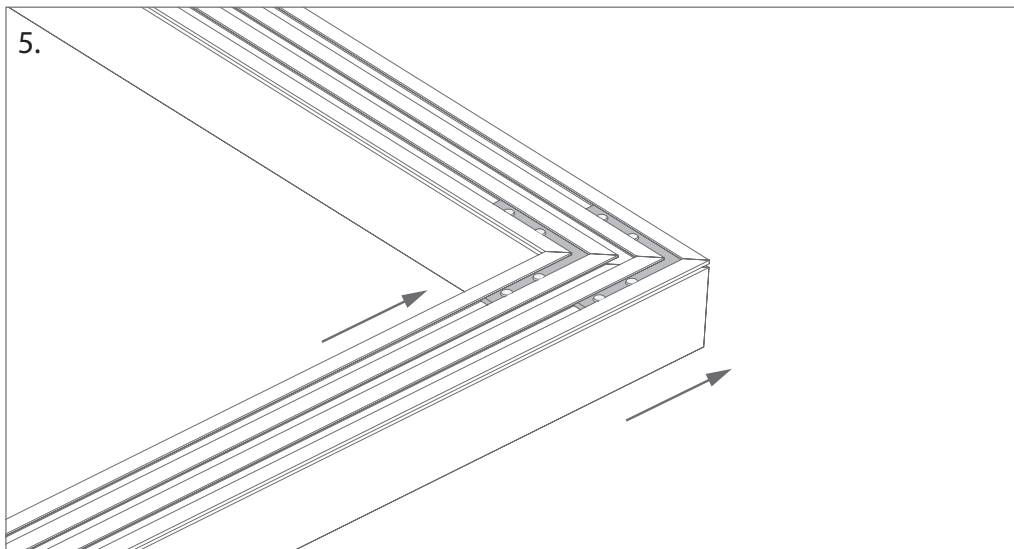

types of connectors

ZM-180

ZM-135

ZM-90

Attention! Rod, fastener for ceiling nor the fixture with LED are not included!

types of connectors

ZMPION-90

ZMPION-135

Mounting Instruction

Mounting Instruction

Profiles form KLUS, that can be used with ZM connectors.

LIPOD
Ref. B5554ANODA

LOKOM
Ref. B5553ANODA

LARKO
Ref. B5552ANODA

LESTO
Ref. B5551ANODA

GIZA
Ref. B5556ANODA