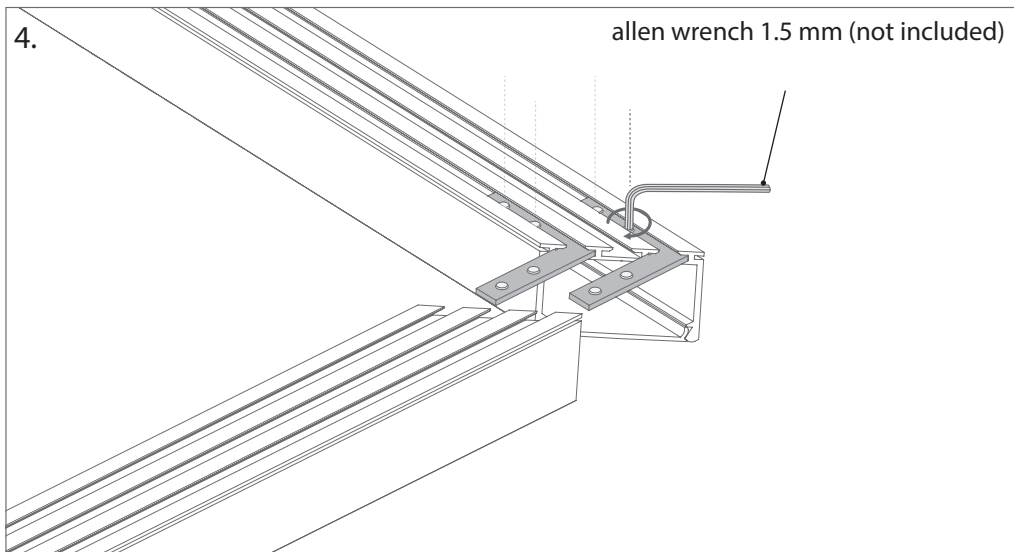

types of connectors

ZM-180

ZM-135

ZM-90

Attention! Rod, fastener for ceiling nor the fixture with LED are not included!

types of connectors

ZMPION-90

ZMPION-135

Mounting Instruction

Mounting Instruction

Profiles form KLUS, that can be used with ZM connectors.

LIPOD
Ref. B5554ANODA

LOKOM
Ref. B5553ANODA

LARKO
Ref. B5552ANODA

LESTO
Ref. B5551ANODA

GIZA
Ref. B5556ANODA