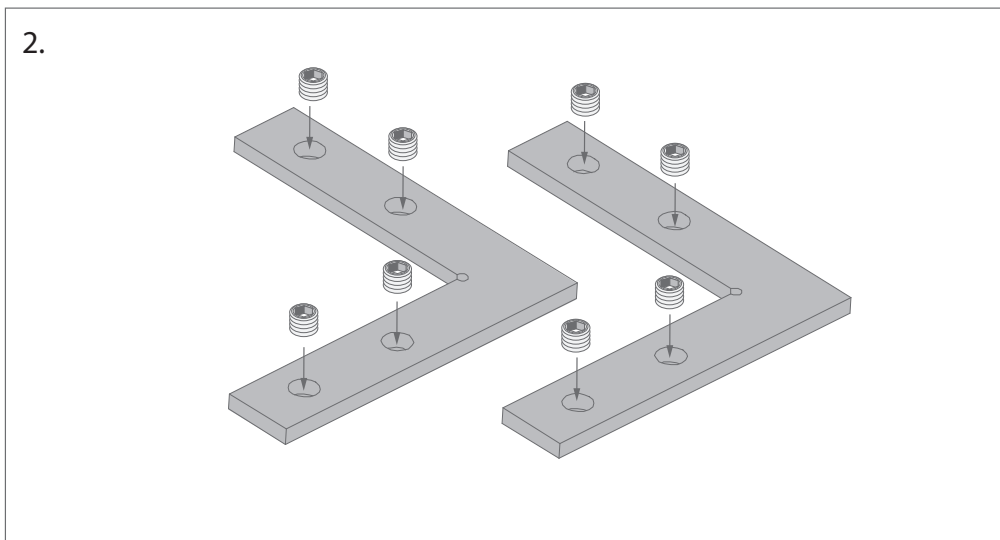

types of connectors

ZM-180

ZM-135

ZM-90

Attention! Rod, fastener for ceiling nor the fixture with LED are not included!

types of connectors

ZMPION-90

ZMPION-135

Mounting Instruction

Mounting Instruction

Profiles form KLUS, that can be used with ZM connectors.

LIPOD
Ref. B5554ANODA

LOKOM
Ref. B5553ANODA

LARKO
Ref. B5552ANODA

LESTO
Ref. B5551ANODA

GIZA
Ref. B5556ANODA