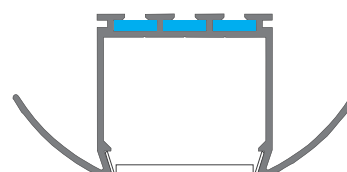

Mounting Instruction

Mounting Instruction

Profiles form KLUS, that can be used with ZM connectors.

LIPOD
Ref. B5554ANODA

LOKOM
Ref. B5553ANODA

LARKO
Ref. B5552ANODA

LESTO
Ref. B5551ANODA

GIZA
Ref. B5556ANODA