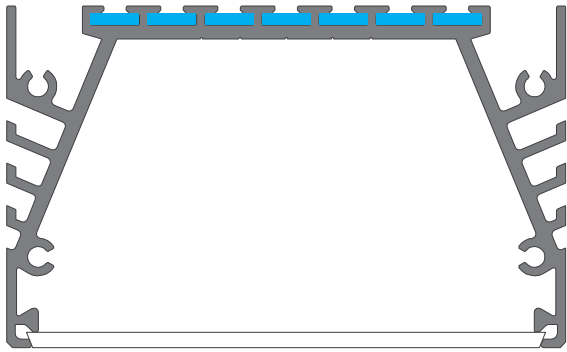

Mounting Instruction

Mounting Instruction

Profiles form KLUS, that can be used with ZM connectors.

LIPOD
Ref. B5554ANODA

LOKOM
Ref. B5553ANODA

LARKO
Ref. B5552ANODA

LESTO
Ref. B5551ANODA

GIZA
Ref. B5556ANODA

Profiles form KLUS, that can be used with ZM connectors.

SEPOD
Ref. B6593ANODA

SEKODU
Ref. B6597ANODA