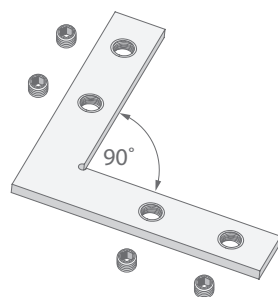

types of connectors

ZM-180

ZM-135

ZM-90

Attention! Rod, fastener for ceiling nor the fixture with LED are not included!

types of connectors

ZMPION-90

ZMPION-135

Mounting Instruction

Mounting Instruction

Profiles form KLUS, that can be used with ZM connectors.

LIPOD
Ref. B5554ANODA

LOKOM
Ref. B5553ANODA

LARKO
Ref. B5552ANODA

LESTO
Ref. B5551ANODA

GIZA
Ref. B5556ANODA