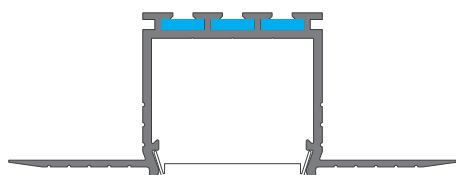

GIZA
Ref. B5556ANODA

KOZEL
Ref. B6454NA