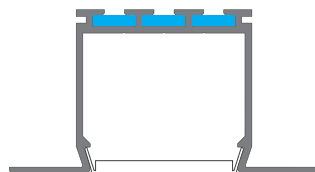

Mounting Instruction

Mounting Instruction

Profiles form KLUS, that can be used with ZM connectors.

LIPOD
Ref. B5554ANODA

LOKOM
Ref. B5553ANODA

LARKO
Ref. B5552ANODA

LESTO
Ref. B5551ANODA

GIZA
Ref. B5556ANODA