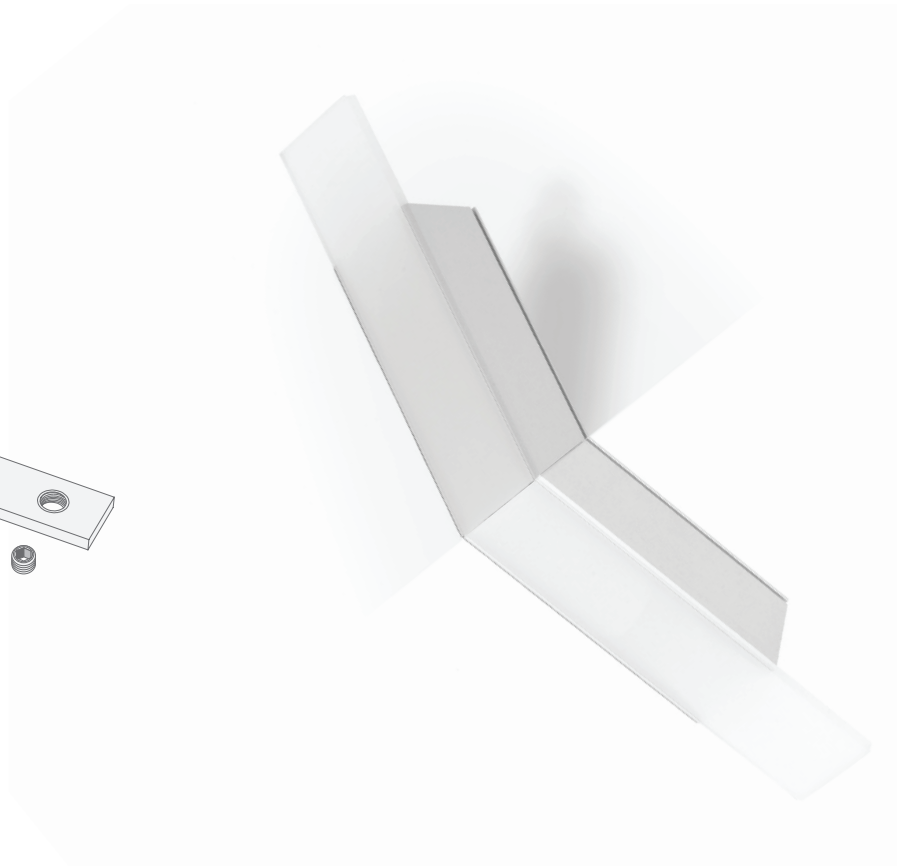

types of connectors

ZM-180

ZM-135

ZM-90

Attention! Rod, fastener for ceiling nor the fixture with LED are not included!

types of connectors

ZMPION-90

ZMPION-135

Mounting Instruction

Mounting Instruction

Profiles form KLUS, that can be used with ZM connectors.

LIPOD
Ref. B5554ANODA

LOKOM
Ref. B5553ANODA

LARKO
Ref. B5552ANODA

LESTO
Ref. B5551ANODA

GIZA
Ref. B5556ANODA

Profiles form KLUS, that can be used with ZM connectors.

SEPOD
Ref. B6593ANODA

SEKODU
Ref. B6597ANODA