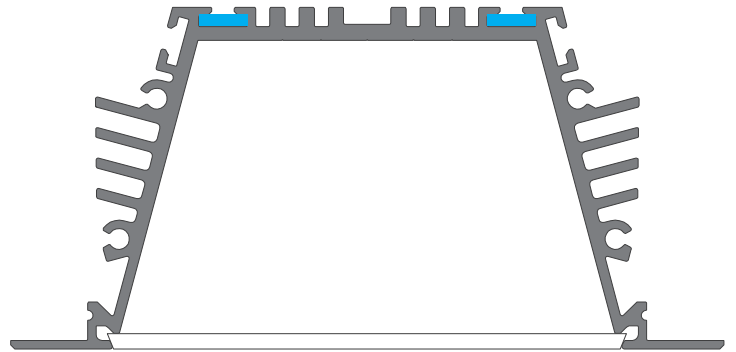

Mounting Instruction

Mounting Instruction

Profiles form KLUS, that can be used with ZM connectors.

LIPOD
Ref. B5554ANODA

LOKOM
Ref. B5553ANODA

LARKO
Ref. B5552ANODA

LESTO
Ref. B5551ANODA

GIZA
Ref. B5556ANODA

Profiles form KLUS, that can be used with ZM connectors.

SEPOD
Ref. B6593ANODA

SEKODU
Ref. B6597ANODA