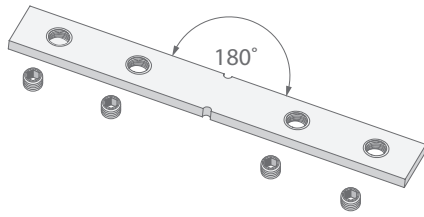

types of connectors

ZM-180

ZM-135

ZM-90

Attention! Rod, fastener for ceiling nor the fixture with LED are not included!

types of connectors

ZMPION-90

ZMPION-135

Mounting Instruction

Mounting Instruction

Profiles form KLUS, that can be used with ZM connectors.

LIPOD
Ref. B5554ANODA

LOKOM
Ref. B5553ANODA

LARKO
Ref. B5552ANODA

LESTO
Ref. B5551ANODA

GIZA
Ref. B5556ANODA