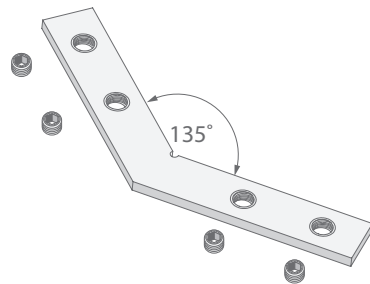

types of connectors

ZM-180

ZM-135

ZM-90

Attention! Rod, fastener for ceiling nor the fixture with LED are not included!

types of connectors

ZMPION-90

ZMPION-135

Mounting Instruction

Mounting Instruction

Profiles form KLUS, that can be used with ZM connectors.

LIPOD
Ref. B5554ANODA

LOKOM
Ref. B5553ANODA

LARKO
Ref. B5552ANODA

LESTO
Ref. B5551ANODA

GIZA
Ref. B5556ANODA