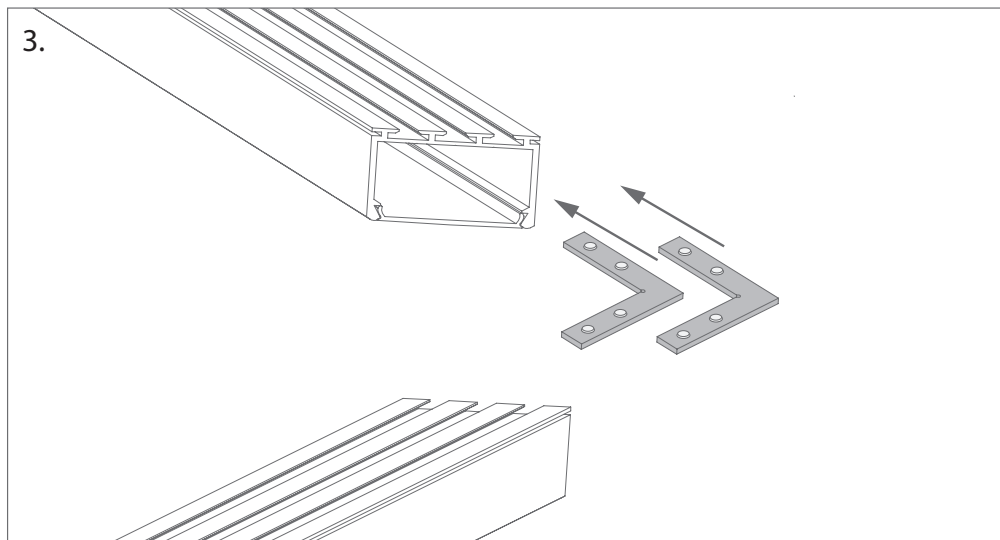

types of connectors

ZM-180

ZM-135

ZM-90

Attention! Rod, fastener for ceiling nor the fixture with LED are not included!

types of connectors

ZMPION-90

ZMPION-135

Mounting Instruction

Mounting Instruction

Profiles form KLUS, that can be used with ZM connectors.

LIPOD
Ref. B5554ANODA

LOKOM
Ref. B5553ANODA

LARKO
Ref. B5552ANODA

LESTO
Ref. B5551ANODA

GIZA
Ref. B5556ANODA