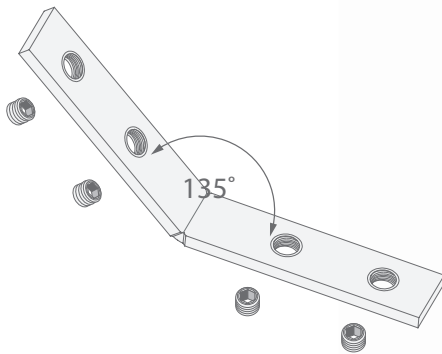

types of connectors

ZM-180

ZM-135

ZM-90

Attention! Rod, fastener for ceiling nor the fixture with LED are not included!

types of connectors

ZMPION-90

ZMPION-135

Mounting Instruction

Mounting Instruction

Profiles form KLUS, that can be used with ZM connectors.

LIPOD
Ref. B5554ANODA

LOKOM
Ref. B5553ANODA

LARKO
Ref. B5552ANODA

LESTO
Ref. B5551ANODA

GIZA
Ref. B5556ANODA