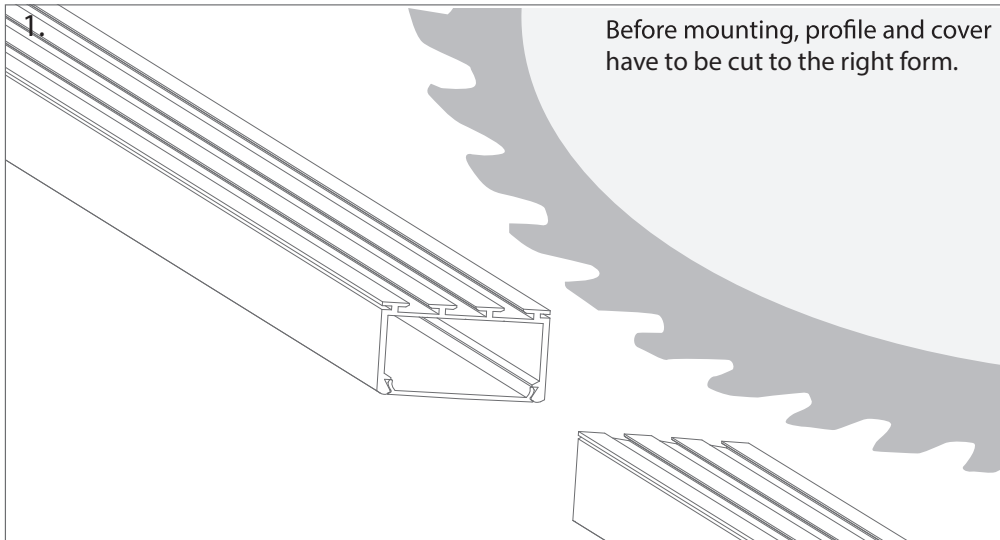

types of connectors

ZM-180

ZM-135

ZM-90

Attention! Rod, fastener for ceiling nor the fixture with LED are not included!

types of connectors

ZMPION-90

ZMPION-135

Mounting Instruction

Mounting Instruction

Profiles form KLUS, that can be used with ZM connectors.

LIPOD
Ref. B5554ANODA

LOKOM
Ref. B5553ANODA

LARKO
Ref. B5552ANODA

LESTO
Ref. B5551ANODA

GIZA
Ref. B5556ANODA