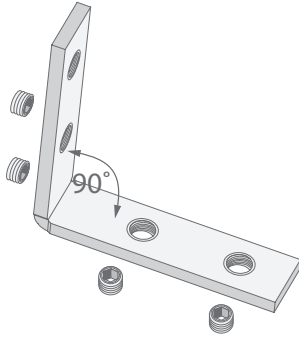

types of connectors

ZM-180

ZM-135

ZM-90

Attention! Rod, fastener for ceiling nor the fixture with LED are not included!

types of connectors

ZMPION-90

ZMPION-135

Mounting Instruction

Mounting Instruction

Profiles form KLUS, that can be used with ZM connectors.

LIPOD
Ref. B5554ANODA

LOKOM
Ref. B5553ANODA

LARKO
Ref. B5552ANODA

LESTO
Ref. B5551ANODA

GIZA
Ref. B5556ANODA