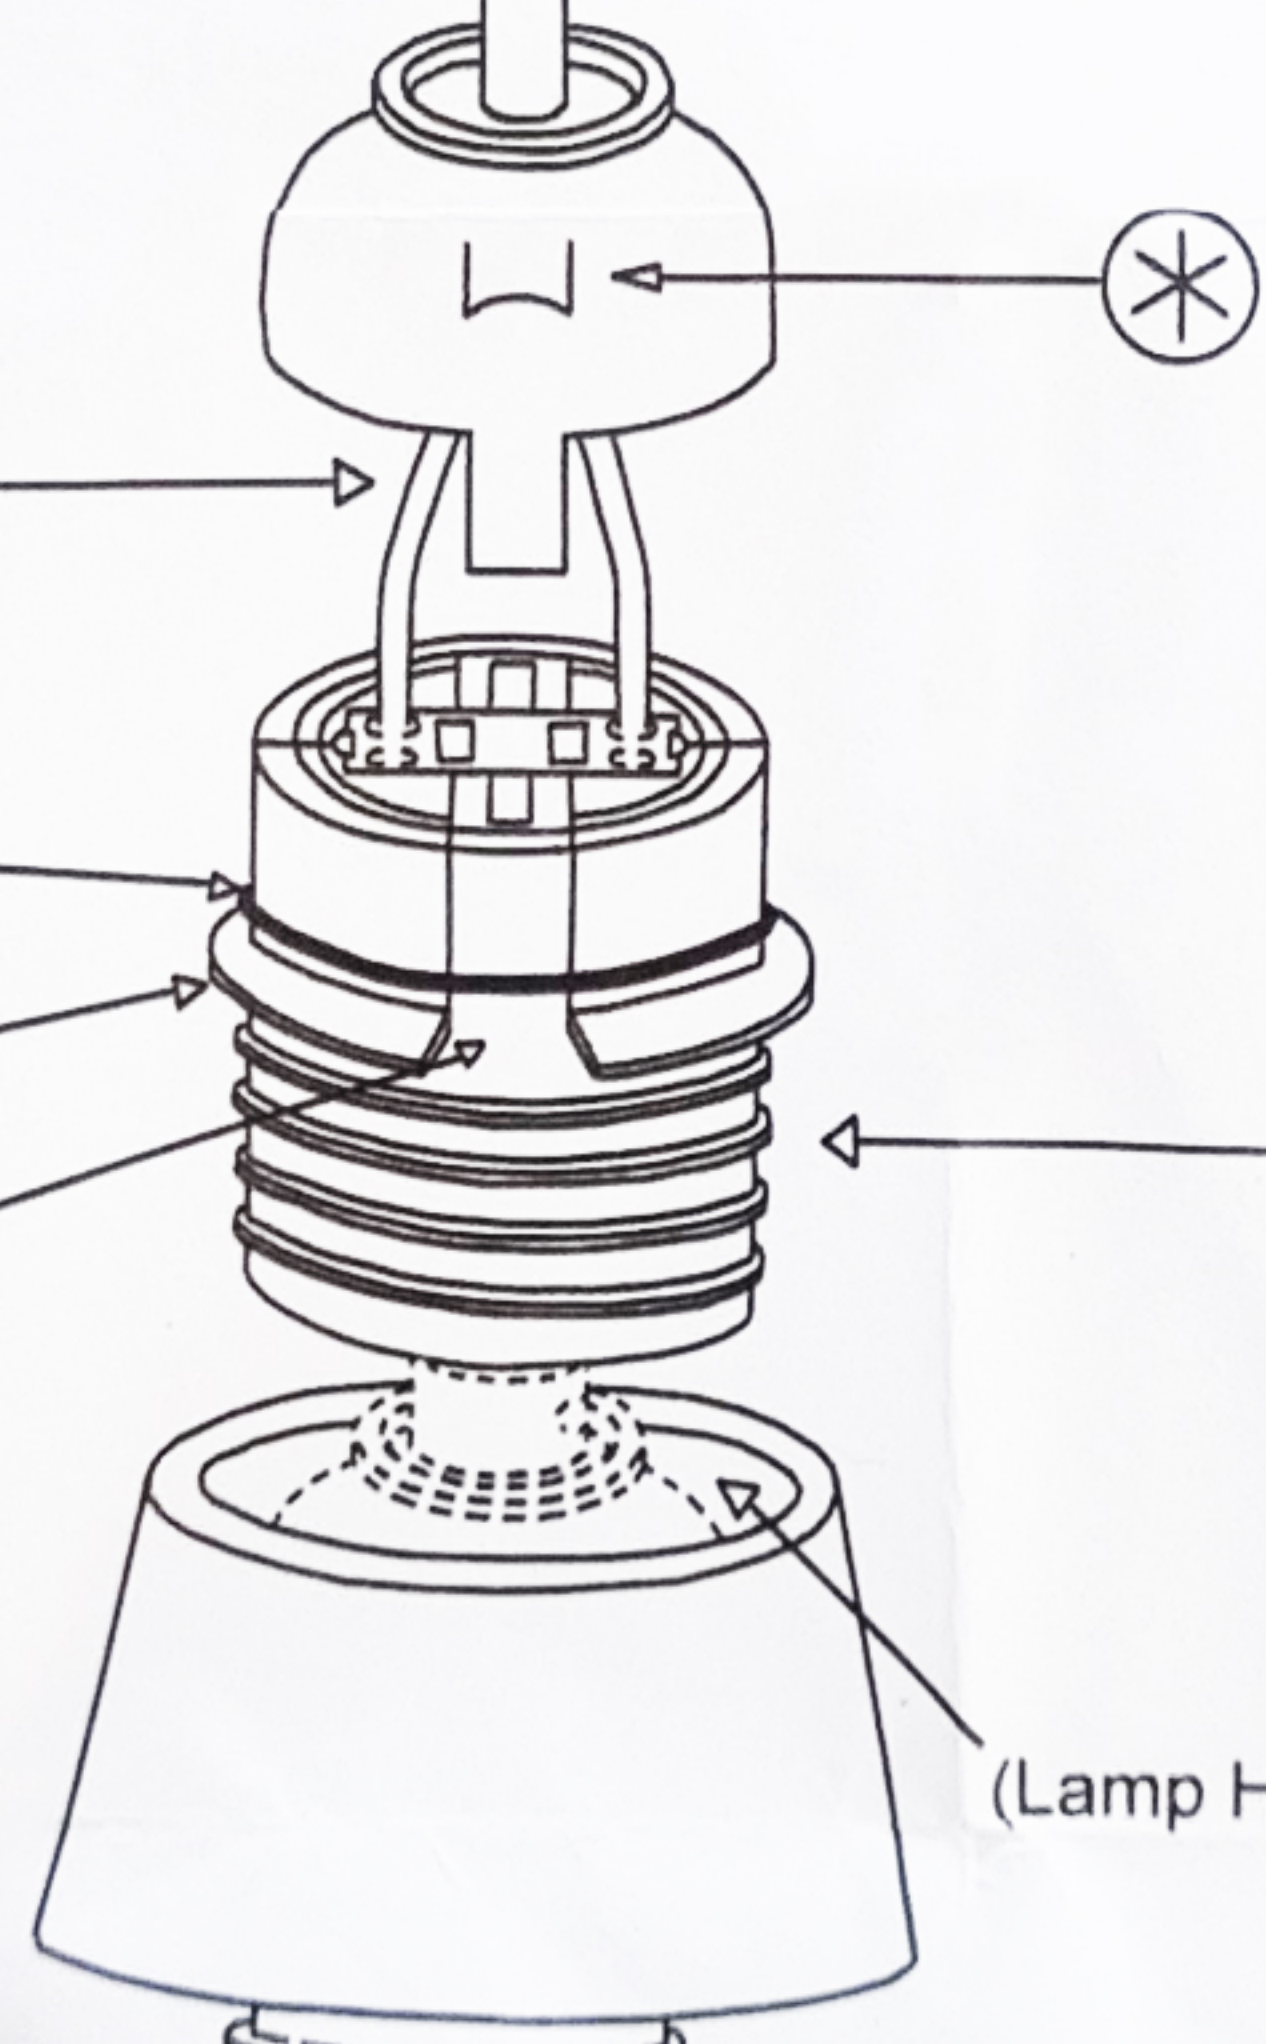

Cable Grip

Rubber Ring

Lamp Holder Flange

Locating Slot

(Lamp Holder When In Position)

Inner Locknut

Porcelain Shade Ring