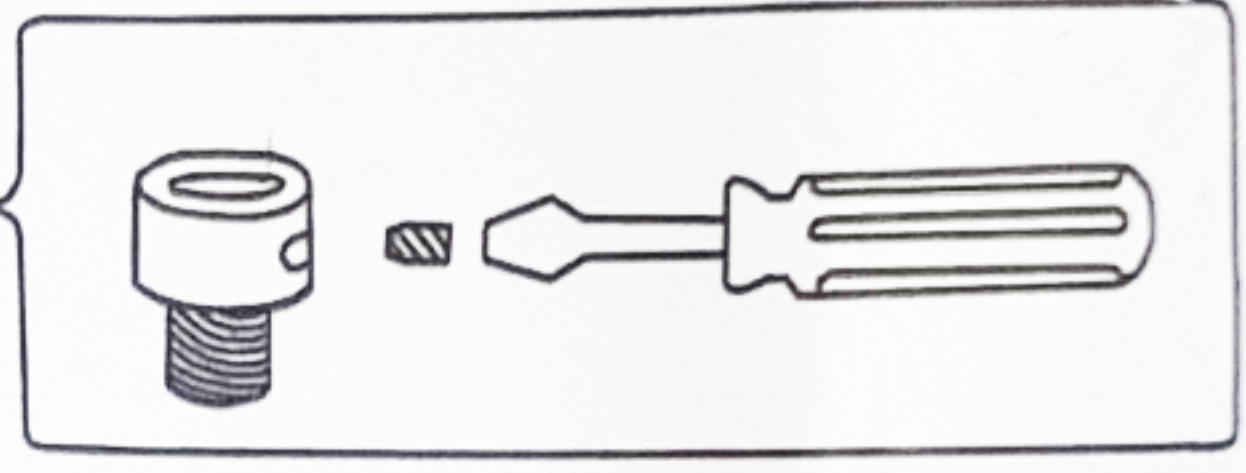

Cable Grip

Rubber Ring

Lamp Holder Flange

Locating Slot

(Lamp Holder When In Position)

Inner Locknut

Porcelain Shade Ring