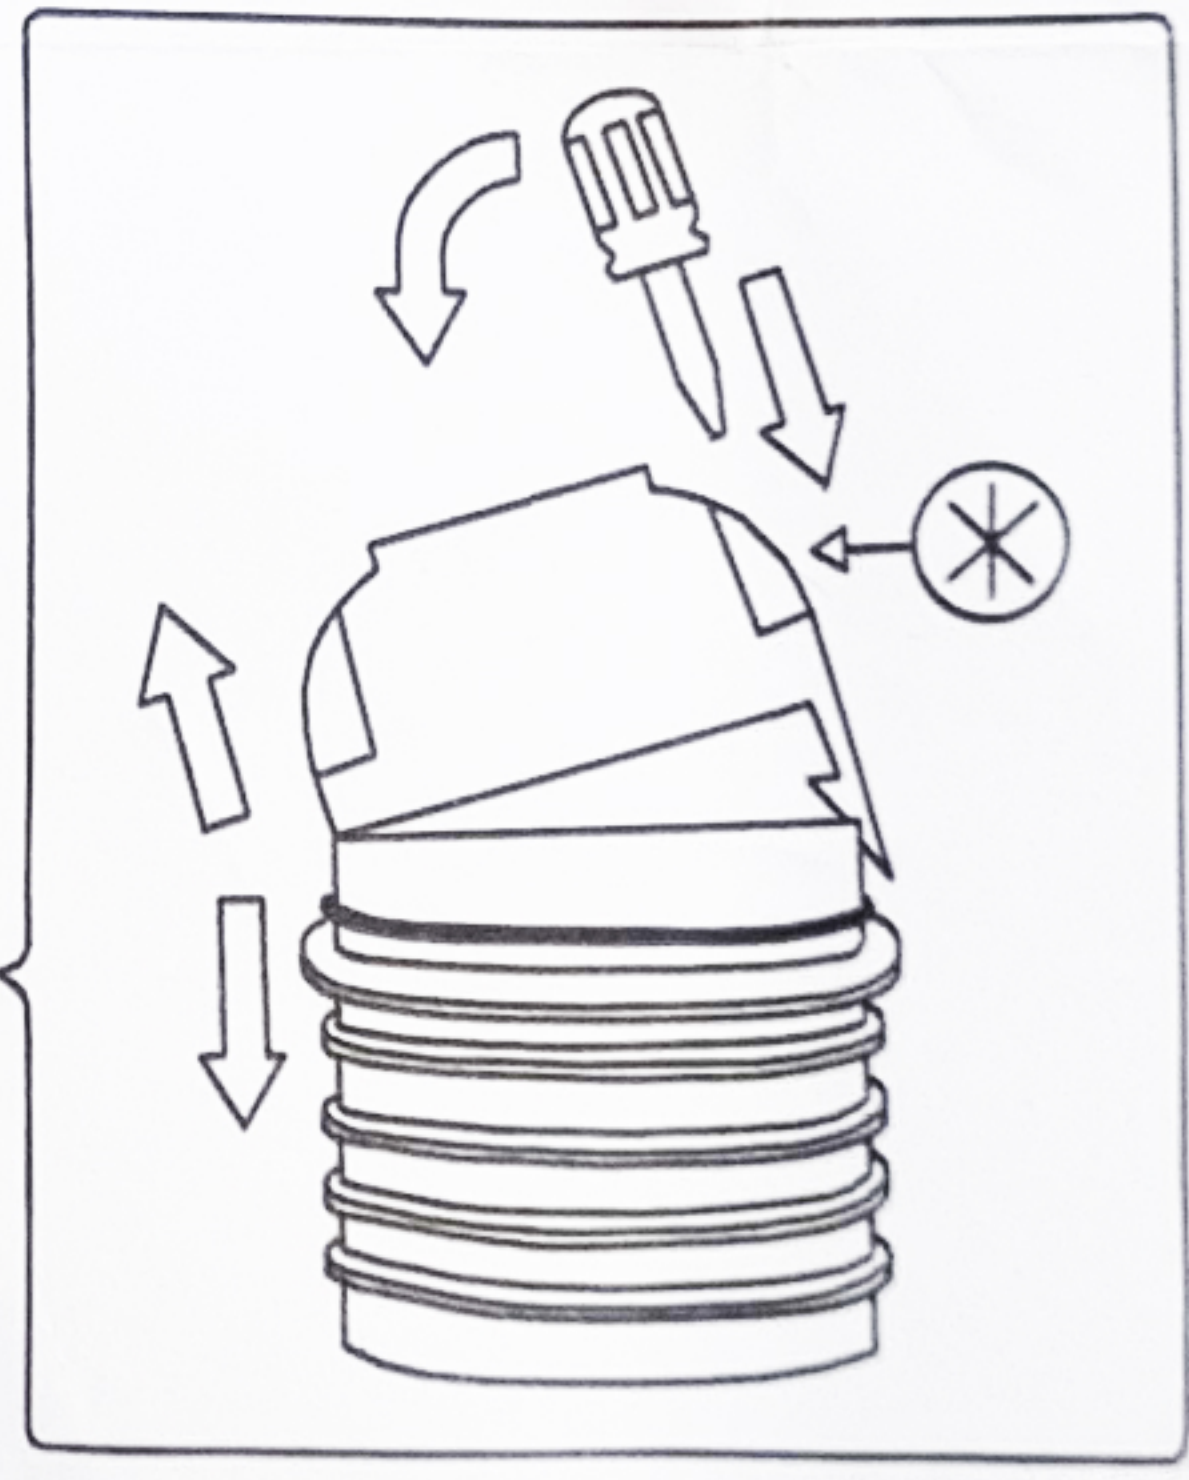

Cable Grip

Rubber Ring

Lamp Holder Flange

Locating Slot

(Lamp Holder When In Position)

Inner Locknut

Porcelain Shade Ring