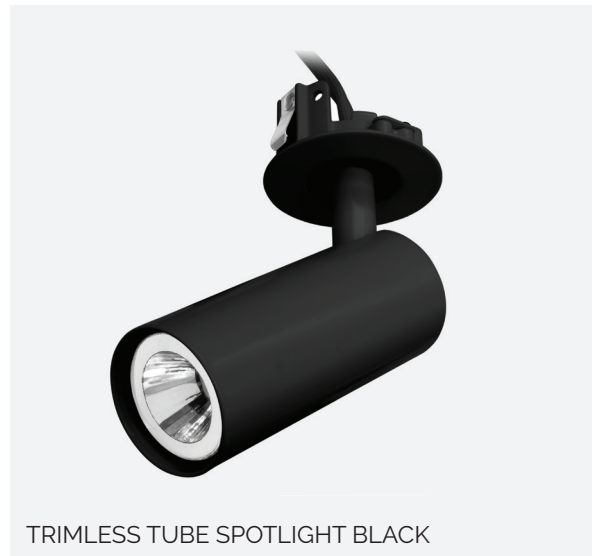

TRIMLESS TUBE SPOTLIGHT BLACK

Adjustable Single - 35mm Lamp

Order Code	Colour	Lampholder	Voltage	Wattage	IP Rating	Vertical Tilt
FRT35TUBE1 9010W	WHITE	GU11	240V	4W	IP20	90°
FRT35TUBE4 9004	BLACK	GU11	240V	4W	IP20	90°