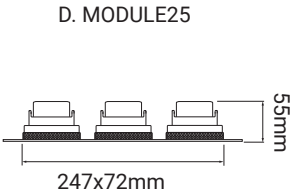

Firehood - FRT200 QR111HOOD

12V versions available on request | Accessories available - page 29-32 | Lamps available - page 37-39