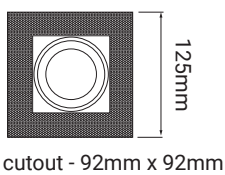

12V versions available on request | Accessories available - page 29-32 | Lamps available - page 37-39