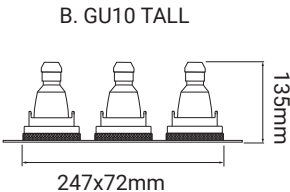

Firehood - FRT200 QR111HOOD

12V versions available on request | Accessories available - page 29-32 | Lamps available - page 37-39