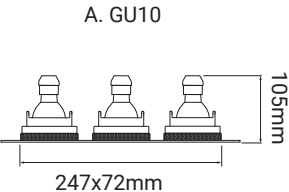

Firehood - FRT200 QR111HOOD

12V versions available on request | Accessories available - page 29-32 | Lamps available - page 37-39