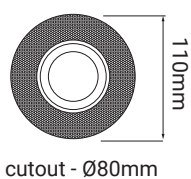

Accessories available - page 29-32 | Lamps available - page 37-39