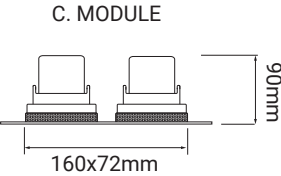

Accessories available - page 29-32 | Lamps available - page 37-39

Trimless Square Double GU10

TRIMLESS SQUARE DOUBLE WHITE

BLACK

BRONZE

Adjustable Double - 50mm Lamp

Order Code	Colour	Lampholder	Voltage	Wattage	IP Rating	Fire Rated	Vertical Tilt
FRTSQ2 WHT GU10	WHITE	GU10	240V	2 x 50W	IP20	No	40°
FRTSQ2 BLK GU10	BLACK	GU10	240V	2 x 50W	IP20	No	40°
FRTSQ2 BRZ GU10	BRONZE	GU10	240V	2 x 50W	IP20	No	40°