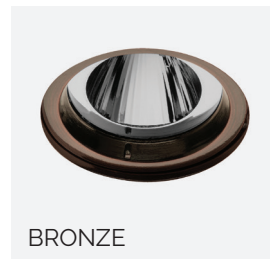

Accessories available - page 29-32 | Lamps available - page 37-39

Trimless Round Double GU10

Adjustable Double - 50mm Lamp

Order Code	Colour	Lampholder	Voltage	Wattage	IP Rating	Fire Rated	Vertical Tilt
FRTRD2 WHT GU10	WHITE	GU10	240V	2 x 50W	IP20	No	40°
FRTRD2 BLK GU10	BLACK	GU10	240V	2 x 50W	IP20	No	40°
FRTRD2 BRZ GU10	BRONZE	GU10	240V	2 x 50W	IP20	No	40°

Firehood - FRT100 MR16HOOD

Trimless Round Fixed GU10

Fixed Single - 50mm Lamp

Order Code	Colour	Lampholder	Voltage	Wattage	IP Rating	Fire Rated	Vertical Tilt
FRTRD1WHTGU10F	WHITE	GU10	240V	50W	IP20	No	Fixed
FRTRD1BRZGU10F	BRONZE	GU10	240V	50W	IP20	No	Fixed
FRTRD1CHRGU10F	CHROME	GU10	240V	50W	IP20	No	Fixed
FRTRD1NKLGU10F	NICKEL	GU10	240V	50W	IP20	No	Fixed