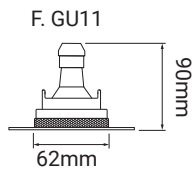

Adjustable Single - 35mm Lamp

Order Code	Colour	Lampholder	Voltage	Wattage	IP Rating	Fire Rated	Vertical Tilt
FRTSQGU11 WHITE	WHITE	GU11	240V	35W	IP20	No	40°
FRTSQGU11 BLACK	BLACK	GU11	240V	35W	IP20	No	40°