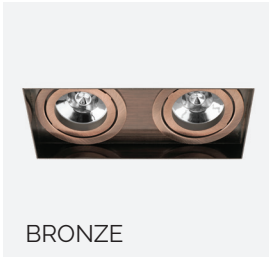

Accessories available - page 29-32 | Lamps available - page 37-39

Trimless Square Double GU10

TRIMLESS SQUARE DOUBLE WHITE

BLACK

BRONZE

Adjustable Double - 50mm Lamp

Order Code	Colour	Lampholder	Voltage	Wattage	IP Rating	Fire Rated	Vertical Tilt
FRTSQ2 WHT GU10	WHITE	GU10	240V	2 x 50W	IP20	No	40°
FRTSQ2 BLK GU10	BLACK	GU10	240V	2 x 50W	IP20	No	40°
FRTSQ2 BRZ GU10	BRONZE	GU10	240V	2 x 50W	IP20	No	40°