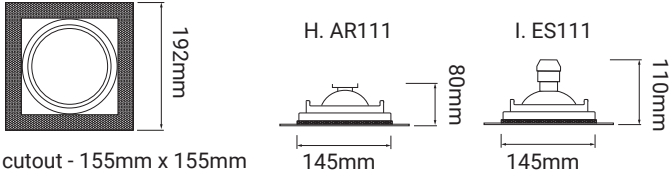

Trimless Square Large AR111 & ES111

Adjustable Single - 111mm Lamp

Order Code	Colour	Lampholder	Voltage	Wattage	IP Rating	Fire Rated	Vertical Tilt
FRTSQ AR111 WH	WHITE	G53 / AR111	12V	75W	IP20	No	40°
FRTSQ AR111 BL	BLACK	G53 / AR111	12V	75W	IP20	No	40°
FRTSQ ES111 WHI	WHITE	GU10 / ES111	240V	75W	IP20	No	40°
FRTSQ ES111 BLK	BLACK	GU10 / ES111	240V	75W	IP20	No	40°