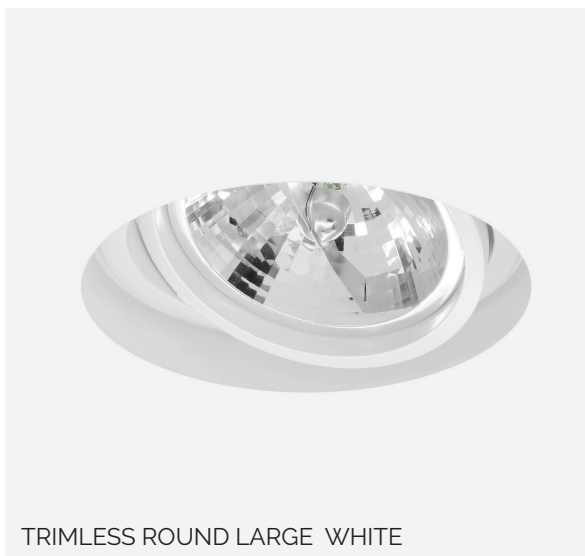

Trimless Round Large AR111 & ES111