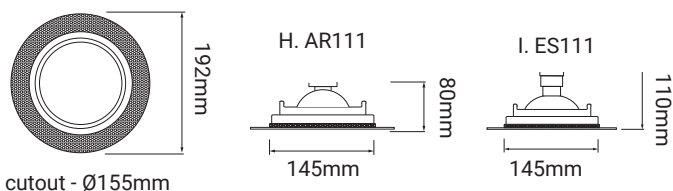

Firehood - HOOD DLC4

Trimless Round Large AR111 & ES111

Adjustable Single - 111mm Lamp

Order Code	Colour	Lampholder	Voltage	Wattage	IP Rating	Fire Rated	Vertical Tilt
FRTRD AR111 WH	WHITE	G53 / AR111	12V	75W	IP20	No	40°
FRTRD AR111 BL	BLACK	G53 / AR111	12V	75W	IP20	No	40°
FRTRD ES111 WHI	WHITE	GU10 / ES111	240V	75W	IP20	No	40°
FRTRD ES111 BLK	BLACK	GU10 / ES111	240V	75W	IP20	No	40°