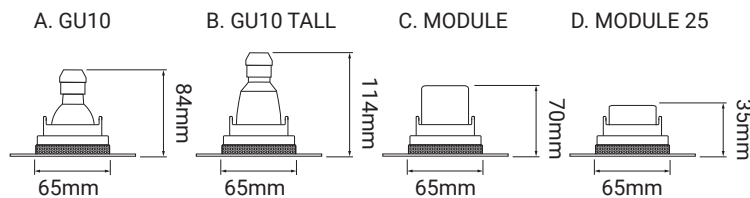

Fixed Single - 50mm Lamp

Order Code	Colour	Lampholder	Voltage	Wattage	IP Rating	Fire Rated	Vertical Tilt
FRTRD1WHTGU10F	WHITE	GU10	240V	50W	IP20	No	Fixed
FRTRD1BRZGU10F	BRONZE	GU10	240V	50W	IP20	No	Fixed
FRTRD1CHRGU10F	CHROME	GU10	240V	50W	IP20	No	Fixed
FRTRD1NKLGU10F	NICKEL	GU10	240V	50W	IP20	No	Fixed

Fire Rated Fixed Single - 50mm Lamp

Order Code	Colour	Lampholder	Voltage	Wattage	IP Rating	Fire Rated	Vertical Tilt
FIREFIXRDGU10 WH	WHITE	GU10	240V	50W	IP20	Yes	Fixed
FIREFIXRDGU10 BZ	BRONZE	GU10	240V	50W	IP20	Yes	Fixed
FIREFIXRDGU10 CH	CHROME	GU10	240V	50W	IP20	Yes	Fixed
FIREFIXRDGU10 NK	NICKEL	GU10	240V	50W	IP20	Yes	Fixed