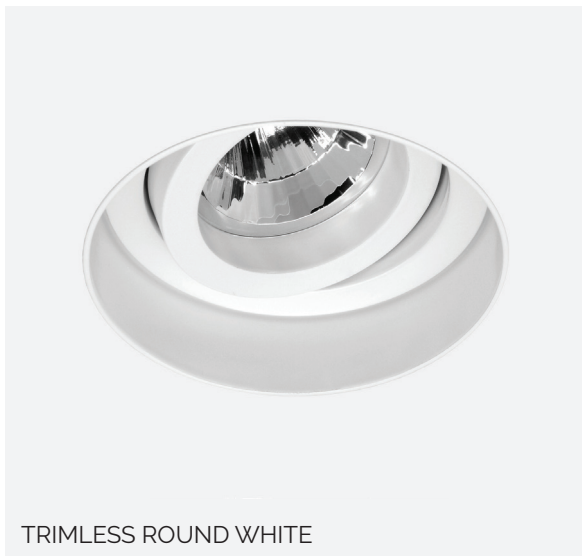

01

Thirty Nine Monte Carlo - Trimless Round Adjustable Downlights. *Lighting Design by Mr Resistor*

Trimless Round GU10

BLACK

BRONZE

Adjustable Single - 50mm Lamp

Order Code	Colour	Lampholder	Voltage	Wattage	IP Rating	Fire Rated	Vertical Tilt
FRTRD1WHTGU10A	WHITE	GU10	240V	50W	IP20	No	40°
FRTRD1BLKGU10A	BLACK	GU10	240V	50W	IP20	No	40°