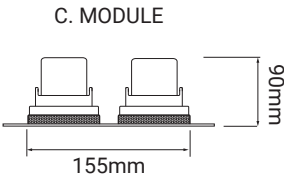

Accessories available - page 29-32 | Lamps available - page 37-39

Trimless Round Double GU10

Adjustable Double - 50mm Lamp

Order Code	Colour	Lampholder	Voltage	Wattage	IP Rating	Fire Rated	Vertical Tilt
FRTRD2 WHT GU10	WHITE	GU10	240V	2 x 50W	IP20	No	40°
FRTRD2 BLK GU10	BLACK	GU10	240V	2 x 50W	IP20	No	40°
FRTRD2 BRZ GU10	BRONZE	GU10	240V	2 x 50W	IP20	No	40°