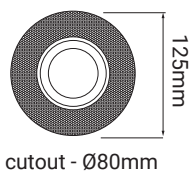

cutout - Ø80mm

Fire Rated Adjustable Single - 50mm Lamp

Order Code	Colour	Lampholder	Voltage	Wattage	IP Rating	Fire Rated	Vertical Tilt
FIREFRTRDGU10 WH	WHITE	GU10	240V	50W	IP20	Yes	40°
FIREFRTRDGU10 BL	BLACK	GU10	240V	50W	IP20	Yes	40°
FIREFRTRDGU10 BZ	BRONZE	GU10	240V	50W	IP20	Yes	40°