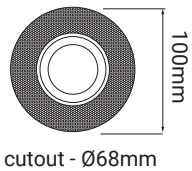

cutout - Ø80mm

Fire Rated Adjustable Single - 50mm Lamp

Order Code	Colour	Lampholder	Voltage	Wattage	IP Rating	Fire Rated	Vertical Tilt
FIREFRTRDGU10 WH	WHITE	GU10	240V	50W	IP20	Yes	40°
FIREFRTRDGU10 BL	BLACK	GU10	240V	50W	IP20	Yes	40°
FIREFRTRDGU10 BZ	BRONZE	GU10	240V	50W	IP20	Yes	40°

Accessories available - page 29-32 | Lamps available - page 37-39

Trimless Round Small GU11

Adjustable Single - 35mm Lamp

Order Code	Colour	Lampholder	Voltage	Wattage	IP Rating	Fire Rated	Vertical Tilt
FRTRDGU11 WHITE	WHITE	GU11	240V	35W	IP20	No	40°
FRTRDGU11 BLACK	BLACK	GU11	240V	35W	IP20	No	40°