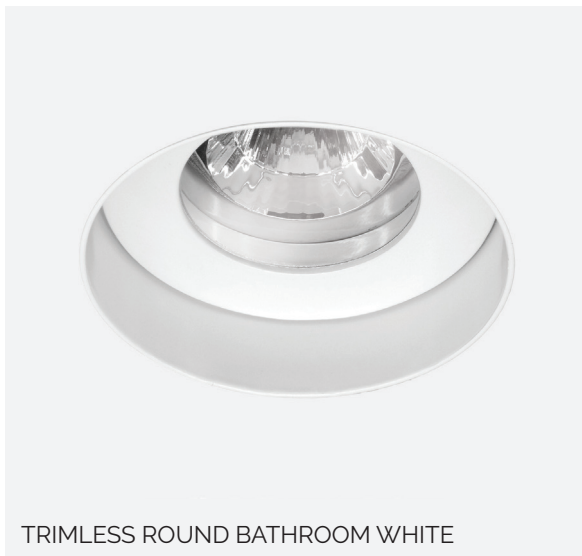

01

Thirty Nine Monte Carlo - Trimless Round Adjustable Downlights. *Lighting Design by Mr Resistor*

Trimless Round GU10

BLACK

BRONZE

Adjustable Single - 50mm Lamp

Order Code	Colour	Lampholder	Voltage	Wattage	IP Rating	Fire Rated	Vertical Tilt
FRTRD1WHTGU10A	WHITE	GU10	240V	50W	IP20	No	40°
FRTRD1BLKGU10A	BLACK	GU10	240V	50W	IP20	No	40°

cutout - Ø80mm

Fire Rated Adjustable Single - 50mm Lamp

Order Code	Colour	Lampholder	Voltage	Wattage	IP Rating	Fire Rated	Vertical Tilt
FIREFRTRDGU10 WH	WHITE	GU10	240V	50W	IP20	Yes	40°
FIREFRTRDGU10 BL	BLACK	GU10	240V	50W	IP20	Yes	40°
FIREFRTRDGU10 BZ	BRONZE	GU10	240V	50W	IP20	Yes	40°

cutout - Ø92mm

12V versions available on request | Accessories available - page 29-32 | Lamps available - page 37-39

Trimless Round Bathroom GU10 & MR16

Bathroom Fixed Single - 50mm Lamp

Order Code	Colour	Lampholder	Voltage	Wattage	IP Rating	Fire Rated	Vertical Tilt
FRTRD1WHTGU1055W	WHITE	GU10	240V	50W	IP55	No	Fixed
FRTRD1BLKGU1055B	BLACK	GU10	240V	50W	IP55	No	Fixed
FRTRD1WHTMR1655W	WHITE	GU5.3 / MR16	12V	50W	IP55	No	Fixed
FRTRD1BLKMR1655B	BLACK	GU5.3 / MR16	12V	50W	IP55	No	Fixed