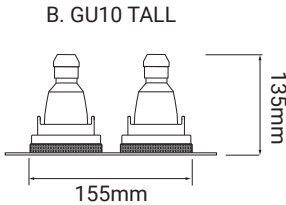

Adjustable Double - 50mm Lamp

Order Code	Colour	Lampholder	Voltage	Wattage	IP Rating	Fire Rated	Vertical Tilt
FRTRD2 WHT GU10	WHITE	GU10	240V	2 x 50W	IP20	No	40°
FRTRD2 BLK GU10	BLACK	GU10	240V	2 x 50W	IP20	No	40°
FRTRD2 BRZ GU10	BRONZE	GU10	240V	2 x 50W	IP20	No	40°