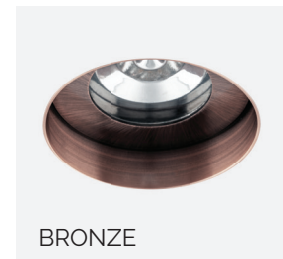

cutout - Ø92mm

12V versions available on request | Accessories available - page 29-32 | Lamps available - page 37-39

Trimless Round Bathroom GU10 & MR16

Bathroom Fixed Single - 50mm Lamp

Order Code	Colour	Lampholder	Voltage	Wattage	IP Rating	Fire Rated	Vertical Tilt
FRTRD1WHTGU1055W	WHITE	GU10	240V	50W	IP55	No	Fixed
FRTRD1BLKGU1055B	BLACK	GU10	240V	50W	IP55	No	Fixed
FRTRD1WHTMR1655W	WHITE	GU5.3 / MR16	12V	50W	IP55	No	Fixed
FRTRD1BLKMR1655B	BLACK	GU5.3 / MR16	12V	50W	IP55	No	Fixed