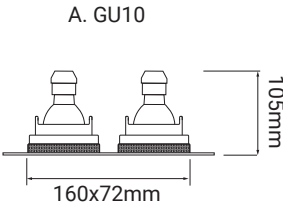

Fixed Double - 50mm Lamp

Order Code	Colour	Lampholder	Voltage	Wattage	IP Rating	Fire Rated	Vertical Tilt
FRTSQ2 WHT IP55GU10	WHITE	GU10	240V	2 x 50W	IP55	No	Fixed
FRTSQ2 BLK IP55GU10	BLACK	GU10	240V	2 x 50W	IP55	No	Fixed
FRTSQ2 WHT IP55MR16	WHITE	GU5.3 / MR16	12V	2 x 50W	IP55	No	Fixed
FRTSQ2 BLK IP55MR16	BLACK	GU5.3 / MR16	12V	2 x 50W	IP55	No	Fixed