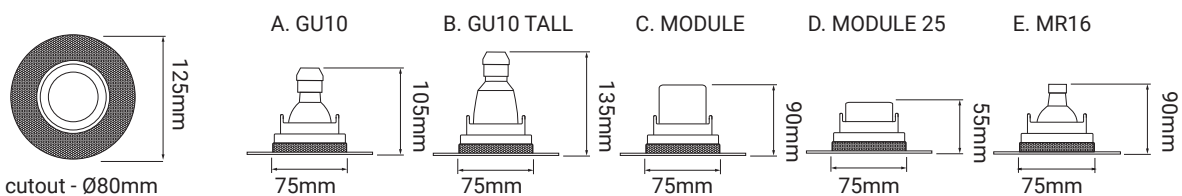

cutout - Ø80mm

Fire Rated Adjustable Single - 50mm Lamp

Order Code	Colour	Lampholder	Voltage	Wattage	IP Rating	Fire Rated	Vertical Tilt
FIREFRTRDGU10 WH	WHITE	GU10	240V	50W	IP20	Yes	40°
FIREFRTRDGU10 BL	BLACK	GU10	240V	50W	IP20	Yes	40°
FIREFRTRDGU10 BZ	BRONZE	GU10	240V	50W	IP20	Yes	40°

cutout - Ø92mm

12V versions available on request | Accessories available - page 29-32 | Lamps available - page 37-39

Trimless Round Bathroom GU10 & MR16

Bathroom Fixed Single - 50mm Lamp

Order Code	Colour	Lampholder	Voltage	Wattage	IP Rating	Fire Rated	Vertical Tilt
FRTRD1WHTGU1055W	WHITE	GU10	240V	50W	IP55	No	Fixed
FRTRD1BLKGU1055B	BLACK	GU10	240V	50W	IP55	No	Fixed
FRTRD1WHTMR1655W	WHITE	GU5.3 / MR16	12V	50W	IP55	No	Fixed
FRTRD1BLKMR1655B	BLACK	GU5.3 / MR16	12V	50W	IP55	No	Fixed