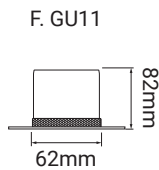

Fire Rated Adjustable Single - 35mm Lamp

Order Code	Colour	Lampholder	Voltage	Wattage	IP Rating	Fire Rated	Vertical Tilt
FIREFRTSQGU11 WH	WHITE	GU11	240V	35W	IP20	Yes	Vertical Tilt
FIREFRTSQGU11 BL	BLACK	GU11	240V	35W	IP20	Yes	40°
							40°