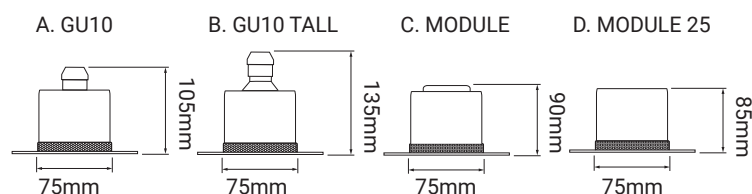

12V versions available on request | Accessories available - page 29-32 | Lamps available - page 37-39