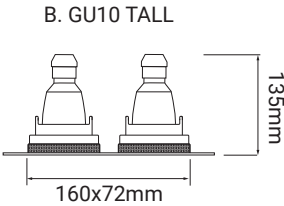

Fixed Double - 50mm Lamp

Order Code	Colour	Lampholder	Voltage	Wattage	IP Rating	Fire Rated	Vertical Tilt
FRTSQ2 WHT IP55GU10	WHITE	GU10	240V	2 x 50W	IP55	No	Fixed
FRTSQ2 BLK IP55GU10	BLACK	GU10	240V	2 x 50W	IP55	No	Fixed
FRTSQ2 WHT IP55MR16	WHITE	GU5.3 / MR16	12V	2 x 50W	IP55	No	Fixed
FRTSQ2 BLK IP55MR16	BLACK	GU5.3 / MR16	12V	2 x 50W	IP55	No	Fixed