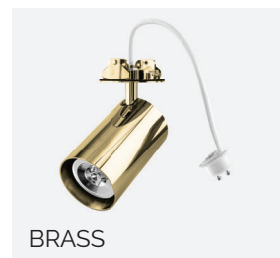

Trimless Tube Spotlight GU10