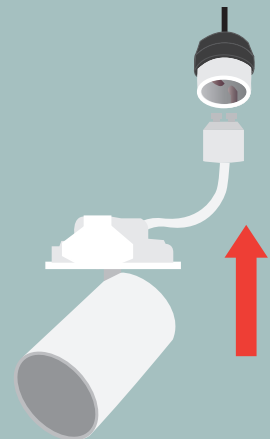

2.

wire & screw/
glue to ceiling

3.

fix in
polystyrene
protector

4.

plaster over
downlights

5.

remove
polystyrene
protector

6.

install lamp and
twist in to place
to finish

INSTALLING TRIMLESS SPOTLIGHTS

1.

install trimless
downlight if not
existing

2.

twist and
remove
downlight ring

3.