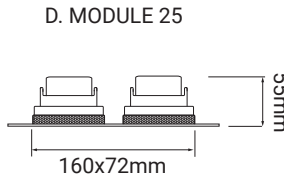

Fixed Double - 50mm Lamp

Order Code	Colour	Lampholder	Voltage	Wattage	IP Rating	Fire Rated	Vertical Tilt
FRTSQ2 WHT IP55GU10	WHITE	GU10	240V	2 x 50W	IP55	No	Fixed
FRTSQ2 BLK IP55GU10	BLACK	GU10	240V	2 x 50W	IP55	No	Fixed
FRTSQ2 WHT IP55MR16	WHITE	GU5.3 / MR16	12V	2 x 50W	IP55	No	Fixed
FRTSQ2 BLK IP55MR16	BLACK	GU5.3 / MR16	12V	2 x 50W	IP55	No	Fixed