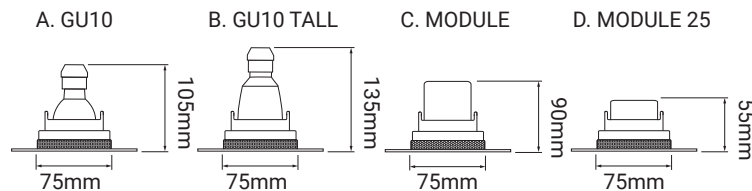

cutout - Ø80mm

Fire Rated Adjustable Single - 50mm Lamp

Order Code	Colour	Lampholder	Voltage	Wattage	IP Rating	Fire Rated	Vertical Tilt
FIREFRTRDGU10 WH	WHITE	GU10	240V	50W	IP20	Yes	40°
FIREFRTRDGU10 BL	BLACK	GU10	240V	50W	IP20	Yes	40°
FIREFRTRDGU10 BZ	BRONZE	GU10	240V	50W	IP20	Yes	40°