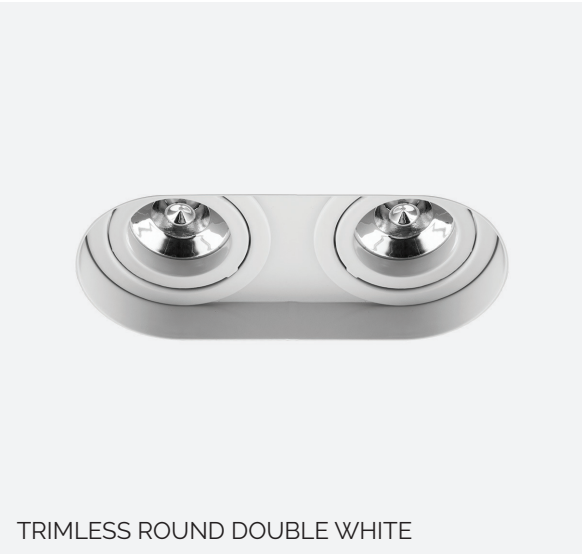

01

Thirty Nine Monte Carlo - Trimless Round Adjustable Downlights. *Lighting Design by Mr Resistor*

Trimless Round GU10

BLACK

BRONZE

Adjustable Single - 50mm Lamp

Order Code	Colour	Lampholder	Voltage	Wattage	IP Rating	Fire Rated	Vertical Tilt
FRTRD1WHTGU10A	WHITE	GU10	240V	50W	IP20	No	40°
FRTRD1BLKGU10A	BLACK	GU10	240V	50W	IP20	No	40°

cutout - Ø92mm

12V versions available on request | Accessories available - page 29-32 | Lamps available - page 37-39

Trimless Round Bathroom GU10 & MR16

Bathroom Fixed Single - 50mm Lamp

Order Code	Colour	Lampholder	Voltage	Wattage	IP Rating	Fire Rated	Vertical Tilt
FRTRD1WHTGU1055W	WHITE	GU10	240V	50W	IP55	No	Fixed
FRTRD1BLKGU1055B	BLACK	GU10	240V	50W	IP55	No	Fixed
FRTRD1WHTMR1655W	WHITE	GU5.3 / MR16	12V	50W	IP55	No	Fixed
FRTRD1BLKMR1655B	BLACK	GU5.3 / MR16	12V	50W	IP55	No	Fixed

Accessories available - page 29-32 | Lamps available - page 37-39

Trimless Round Double GU10

Adjustable Double - 50mm Lamp

Order Code	Colour	Lampholder	Voltage	Wattage	IP Rating	Fire Rated	Vertical Tilt
FRTRD2 WHT GU10	WHITE	GU10	240V	2 x 50W	IP20	No	40°
FRTRD2 BLK GU10	BLACK	GU10	240V	2 x 50W	IP20	No	40°
FRTRD2 BRZ GU10	BRONZE	GU10	240V	2 x 50W	IP20	No	40°