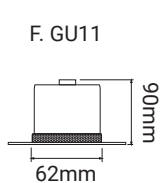

Fire Rated Adjustable Single - 35mm Lamp

Order Code	Colour	Lampholder	Voltage	Wattage	IP Rating	Fire Rated	Vertical Tilt
FIREFRTRDGU11 WH	WHITE	GU11	240V	35W	IP20	Yes	40°
FIREFRTRDGU11 BL	BLACK	GU11	240V	35W	IP20	Yes	40°