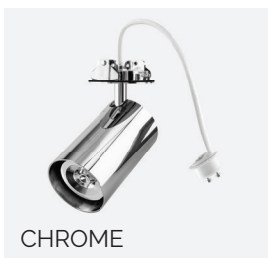

Trimless Tube Spotlight GU10