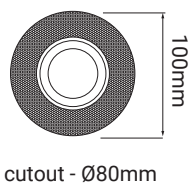

Fire Rated Adjustable Single - 35mm Lamp

Order Code	Colour	Lampholder	Voltage	Wattage	IP Rating	Fire Rated	Vertical Tilt
FIREFRTRDGU11 WH	WHITE	GU11	240V	35W	IP20	Yes	40°
FIREFRTRDGU11 BL	BLACK	GU11	240V	35W	IP20	Yes	40°