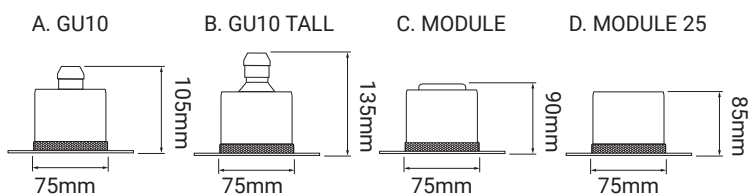

Fire Rated Adjustable Single - 50mm Lamp

Order Code	Colour	Lampholder	Voltage	Wattage	IP Rating	Fire Rated	Vertical Tilt
FIREFRTSQGU10 WH	WHITE	GU10	240V	50W	IP20	Yes	40°
FIREFRTSQGU10 BL	BLACK	GU10	240V	50W	IP20	Yes	40°
FIREFRTSQGU10 NK	NICKEL	GU10	240V	50W	IP20	Yes	40°