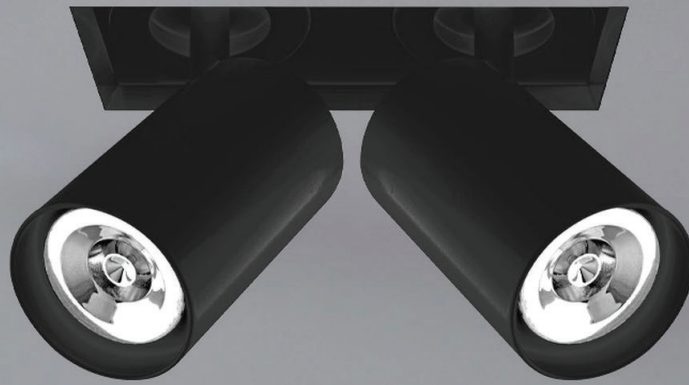

Firehood - HOOD DLC4

Trimless Tube Spotlight GU10

The Tube Spotlight Trimless Downlight Adaptor allows for the easy conversion of existing GU10 and GU11 trimless downlights into spotlights. It provides a seamless appearance, perfectly matching existing trimless designs. Installation is straightforward—simply plug the spotlight's power cable into the downlight's GU10 lampholder. It's so simple that no electrician is required.