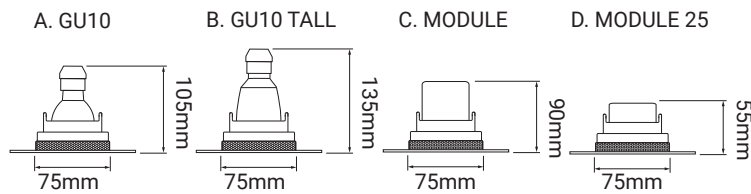

Adjustable Single - 50mm Lamp

Order Code	Colour	Lampholder	Voltage	Wattage	IP Rating	Fire Rated	Vertical Tilt
FRTSQ1 WHT GU10	WHITE	GU10	240V	50W	IP20	No	40°
FRTSQ1 BLK GU10	BLACK	GU10	240V	50W	IP20	No	40°