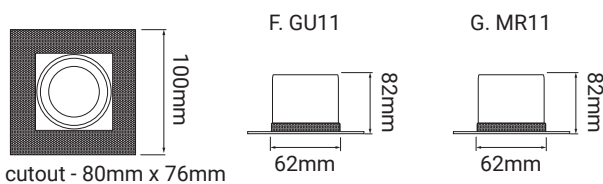

Fire Rated Fixed Single - 35mm Lamp

Order Code	Colour	Lampholder	Voltage	Wattage	IP Rating	Fire Rated	Vertical Tilt
FIREFRTSQGU11 IP WH	WHITE	GU11	240V	35W	IP55	Yes	Fixed
FIREFRTSQGU11 IP BL	BLACK	GU11	240V	35W	IP55	Yes	Fixed
FIREFRTSQMR11 IP WH	WHITE	GU4/MR11	12V	35W	IP55	Yes	Fixed
FIREFRTSQMR11 IP BL	BLACK	GU4/MR11	12V	35W	IP55	Yes	Fixed