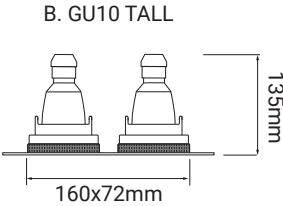

Firehood - FRT100 MR16HOOD

12V versions available on request | Accessories available - page 29-32 | Lamps available - page 37-39