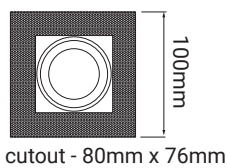

Fire Rated Adjustable Single - 35mm Lamp

Order Code	Colour	Lampholder	Voltage	Wattage	IP Rating	Fire Rated	Vertical Tilt
FIREFRTSQGU11 WH	WHITE	GU11	240V	35W	IP20	Yes	Vertical Tilt
FIREFRTSQGU11 BL	BLACK	GU11	240V	35W	IP20	Yes	40°
							40°