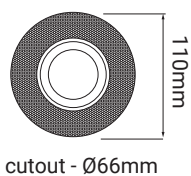

Fixed Single - 50mm Lamp

Order Code	Colour	Lampholder	Voltage	Wattage	IP Rating	Fire Rated	Vertical Tilt
FRTRD1WHTGU10F	WHITE	GU10	240V	50W	IP20	No	Fixed
FRTRD1BRZGU10F	BRONZE	GU10	240V	50W	IP20	No	Fixed
FRTRD1CHRGU10F	CHROME	GU10	240V	50W	IP20	No	Fixed
FRTRD1NKLGU10F	NICKEL	GU10	240V	50W	IP20	No	Fixed

Fire Rated Fixed Single - 50mm Lamp

Order Code	Colour	Lampholder	Voltage	Wattage	IP Rating	Fire Rated	Vertical Tilt
FIREFIXRDGU10 WH	WHITE	GU10	240V	50W	IP20	Yes	Fixed
FIREFIXRDGU10 BZ	BRONZE	GU10	240V	50W	IP20	Yes	Fixed
FIREFIXRDGU10 CH	CHROME	GU10	240V	50W	IP20	Yes	Fixed
FIREFIXRDGU10 NK	NICKEL	GU10	240V	50W	IP20	Yes	Fixed