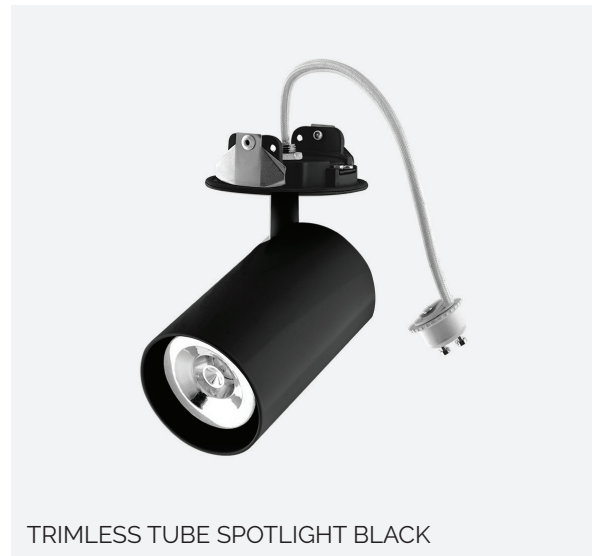

Firehood - HOOD DLC4

Trimless Tube Spotlight GU10

The Tube Spotlight Trimless Downlight Adaptor allows for the easy conversion of existing GU10 and GU11 trimless downlights into spotlights. It provides a seamless appearance, perfectly matching existing trimless designs. Installation is straightforward—simply plug the spotlight's power cable into the downlight's GU10 lampholder. It's so simple that no electrician is required.

TRIMLESS ROUND SPOTLIGHT WHITE

TRIMLESS SQUARE SPOTLIGHT BLACK

TRIMLESS ROUND DOUBLE SPOTLIGHT BRONZE

TRIMLESS SQUARE DOUBLE SPOTLIGHT BLACK

TRIMLESS ROUND SMALL SPOTLIGHT WHITE

TRIMLESS SQUARE SMALL SPOTLIGHT BLACK

Trimless Tube Spotlight GU10

Adjustable Single - 50mm Lamp

Order Code	Colour	Lampholder	Voltage	Wattage	IP Rating	Vertical Tilt
FRTTUBE1 9010T	WHITE	GU10	240V	50W	IP20	90°
FRTTUBE4 9004T	BLACK	GU10	240V	50W	IP20	90°
FRTTUBE2 CHR	CHROME	GU10	240V	50W	IP20	90°
FRTTUBE5 BRZ	BRONZE	GU10	240V	50W	IP20	90°
FRTTUBE6 NKL	NICKEL	GU10	240V	50W	IP20	90°
FRTTUBE3 BRA	BRASS	GU10	240V	50W	IP20	90°