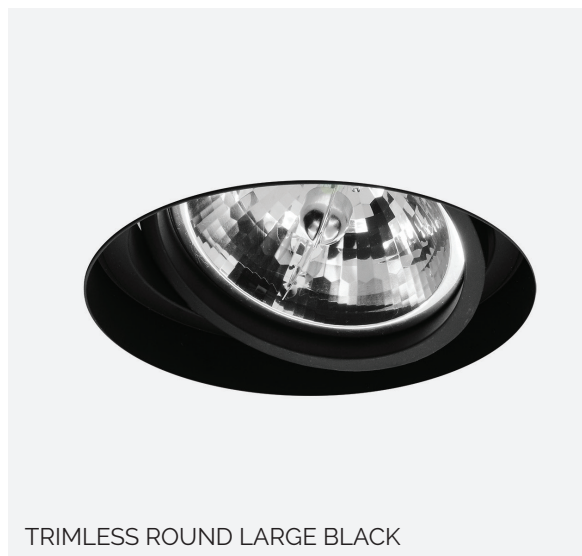

Firehood - HOOD DLC4

Trimless Round Large AR111 & ES111

Adjustable Single - 111mm Lamp

Order Code	Colour	Lampholder	Voltage	Wattage	IP Rating	Fire Rated	Vertical Tilt
FRTRD AR111 WH	WHITE	G53 / AR111	12V	75W	IP20	No	40°
FRTRD AR111 BL	BLACK	G53 / AR111	12V	75W	IP20	No	40°
FRTRD ES111 WHI	WHITE	GU10 / ES111	240V	75W	IP20	No	40°
FRTRD ES111 BLK	BLACK	GU10 / ES111	240V	75W	IP20	No	40°