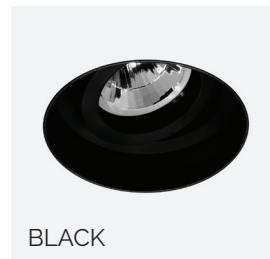

The Trimless downlights are available in round or square, white, black, bronze and nickel. There are fire-rated versions available, IP rated bathroom versions. They are also available in standard, small and large sizes, for whatever area you wish to light.

01

Thirty Nine Monte Carlo - Trimless Round Adjustable Downlights. *Lighting Design by Mr Resistor*

Trimless Round GU10

BLACK

BRONZE

Adjustable Single - 50mm Lamp

Order Code	Colour	Lampholder	Voltage	Wattage	IP Rating	Fire Rated	Vertical Tilt
FRTRD1WHTGU10A	WHITE	GU10	240V	50W	IP20	No	40°
FRTRD1BLKGU10A	BLACK	GU10	240V	50W	IP20	No	40°