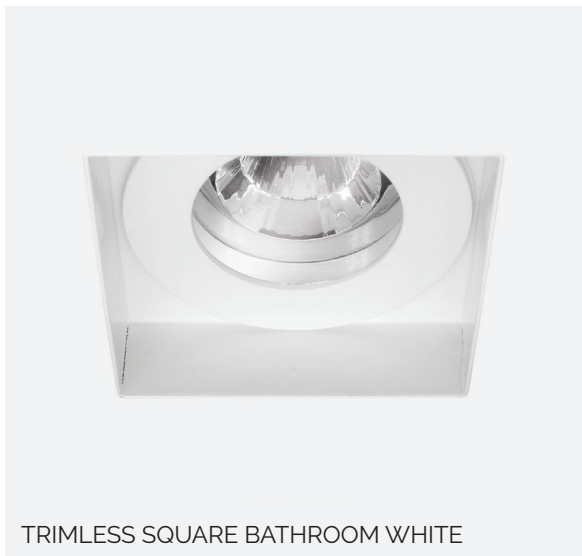

Trimless Square Bathroom GU10 & MR16