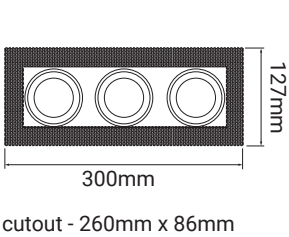

Firehood - FRT200 QR111HOOD

12V versions available on request | Accessories available - page 29-32 | Lamps available - page 37-39