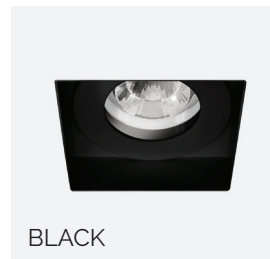

Trimless Square Bathroom GU10 & MR16