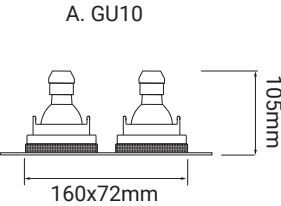

Firehood - FRT100 MR16HOOD

12V versions available on request | Accessories available - page 29-32 | Lamps available - page 37-39