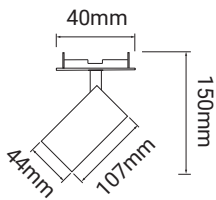

Trimless Tube Spotlight GU11

TRIMLESS TUBE SPOTLIGHT WHITE

TRIMLESS TUBE SPOTLIGHT BLACK

Adjustable Single - 35mm Lamp

Order Code	Colour	Lampholder	Voltage	Wattage	IP Rating	Vertical Tilt
FRT35TUBE1 9010W	WHITE	GU11	240V	4W	IP20	90°
FRT35TUBE4 9004	BLACK	GU11	240V	4W	IP20	90°