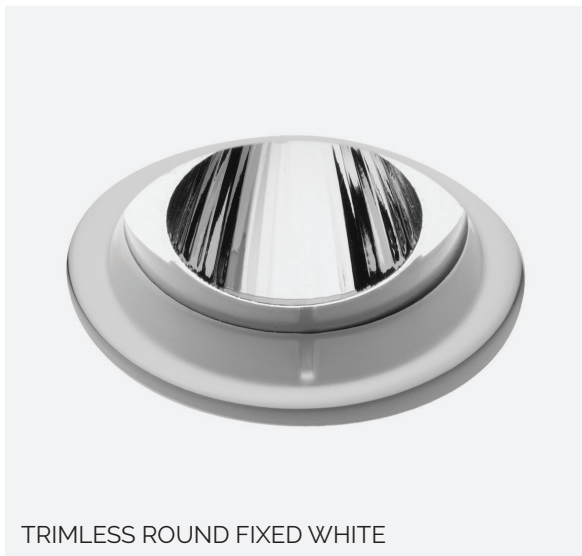

Accessories available - page 29-32 | Lamps available - page 37-39

Trimless Round Double GU10

Adjustable Double - 50mm Lamp

Order Code	Colour	Lampholder	Voltage	Wattage	IP Rating	Fire Rated	Vertical Tilt
FRTRD2 WHT GU10	WHITE	GU10	240V	2 x 50W	IP20	No	40°
FRTRD2 BLK GU10	BLACK	GU10	240V	2 x 50W	IP20	No	40°
FRTRD2 BRZ GU10	BRONZE	GU10	240V	2 x 50W	IP20	No	40°

Firehood - FRT100 MR16HOOD

Trimless Round Fixed GU10

Fixed Single - 50mm Lamp

Order Code	Colour	Lampholder	Voltage	Wattage	IP Rating	Fire Rated	Vertical Tilt
FRTRD1WHTGU10F	WHITE	GU10	240V	50W	IP20	No	Fixed
FRTRD1BRZGU10F	BRONZE	GU10	240V	50W	IP20	No	Fixed
FRTRD1CHRGU10F	CHROME	GU10	240V	50W	IP20	No	Fixed
FRTRD1NKLGU10F	NICKEL	GU10	240V	50W	IP20	No	Fixed