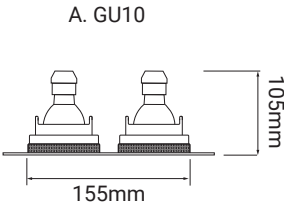

Accessories available - page 29-32 | Lamps available - page 37-39

Trimless Round Double GU10

Adjustable Double - 50mm Lamp

Order Code	Colour	Lampholder	Voltage	Wattage	IP Rating	Fire Rated	Vertical Tilt
FRTRD2 WHT GU10	WHITE	GU10	240V	2 x 50W	IP20	No	40°
FRTRD2 BLK GU10	BLACK	GU10	240V	2 x 50W	IP20	No	40°
FRTRD2 BRZ GU10	BRONZE	GU10	240V	2 x 50W	IP20	No	40°