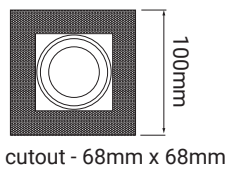

Adjustable Single - 35mm Lamp

Order Code	Colour	Lampholder	Voltage	Wattage	IP Rating	Fire Rated	Vertical Tilt
FRTSQGU11 WHITE	WHITE	GU11	240V	35W	IP20	No	40°
FRTSQGU11 BLACK	BLACK	GU11	240V	35W	IP20	No	40°