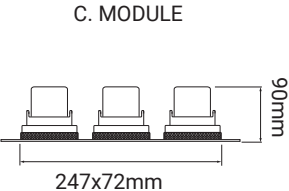

Firehood - FRT200 QR111HOOD

12V versions available on request | Accessories available - page 29-32 | Lamps available - page 37-39