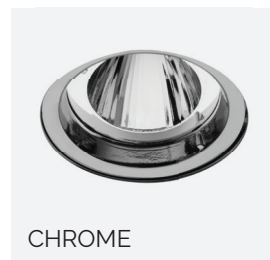

Accessories available - page 29-32 | Lamps available - page 37-39

Trimless Round Double GU10

Adjustable Double - 50mm Lamp

Order Code	Colour	Lampholder	Voltage	Wattage	IP Rating	Fire Rated	Vertical Tilt
FRTRD2 WHT GU10	WHITE	GU10	240V	2 x 50W	IP20	No	40°
FRTRD2 BLK GU10	BLACK	GU10	240V	2 x 50W	IP20	No	40°
FRTRD2 BRZ GU10	BRONZE	GU10	240V	2 x 50W	IP20	No	40°

Firehood - FRT100 MR16HOOD

Trimless Round Fixed GU10

Fixed Single - 50mm Lamp

Order Code	Colour	Lampholder	Voltage	Wattage	IP Rating	Fire Rated	Vertical Tilt
FRTRD1WHTGU10F	WHITE	GU10	240V	50W	IP20	No	Fixed
FRTRD1BRZGU10F	BRONZE	GU10	240V	50W	IP20	No	Fixed
FRTRD1CHRGU10F	CHROME	GU10	240V	50W	IP20	No	Fixed
FRTRD1NKLGU10F	NICKEL	GU10	240V	50W	IP20	No	Fixed