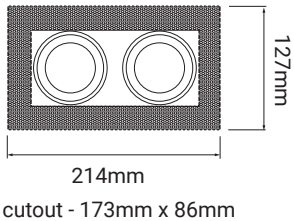

Accessories available - page 29-32 | Lamps available - page 37-39

Trimless Square Double GU10

TRIMLESS SQUARE DOUBLE WHITE

BLACK

BRONZE

Adjustable Double - 50mm Lamp

Order Code	Colour	Lampholder	Voltage	Wattage	IP Rating	Fire Rated	Vertical Tilt
FRTSQ2 WHT GU10	WHITE	GU10	240V	2 x 50W	IP20	No	40°
FRTSQ2 BLK GU10	BLACK	GU10	240V	2 x 50W	IP20	No	40°
FRTSQ2 BRZ GU10	BRONZE	GU10	240V	2 x 50W	IP20	No	40°