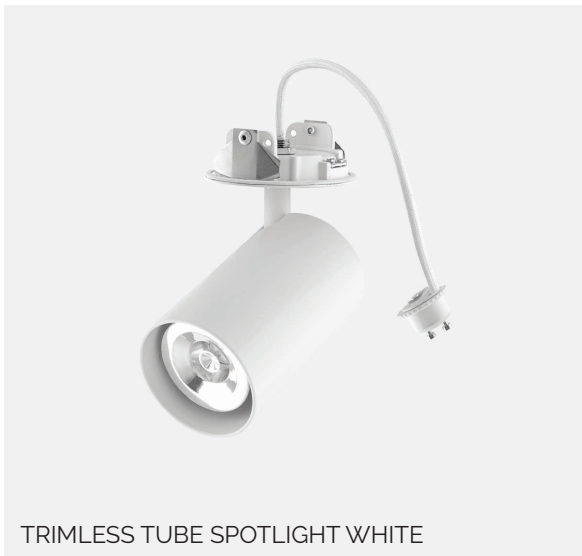

Firehood - HOOD DLC4

Trimless Tube Spotlight GU10

The Tube Spotlight Trimless Downlight Adaptor allows for the easy conversion of existing GU10 and GU11 trimless downlights into spotlights. It provides a seamless appearance, perfectly matching existing trimless designs. Installation is straightforward—simply plug the spotlight's power cable into the downlight's GU10 lampholder. It's so simple that no electrician is required.

TRIMLESS ROUND SPOTLIGHT WHITE

TRIMLESS SQUARE SPOTLIGHT BLACK

TRIMLESS ROUND DOUBLE SPOTLIGHT BRONZE

TRIMLESS SQUARE DOUBLE SPOTLIGHT BLACK

TRIMLESS ROUND SMALL SPOTLIGHT WHITE

TRIMLESS SQUARE SMALL SPOTLIGHT BLACK

Trimless Tube Spotlight GU10

Adjustable Single - 50mm Lamp

Order Code	Colour	Lampholder	Voltage	Wattage	IP Rating	Vertical Tilt
FRTTUBE1 9010T	WHITE	GU10	240V	50W	IP20	90°
FRTTUBE4 9004T	BLACK	GU10	240V	50W	IP20	90°
FRTTUBE2 CHR	CHROME	GU10	240V	50W	IP20	90°
FRTTUBE5 BRZ	BRONZE	GU10	240V	50W	IP20	90°
FRTTUBE6 NKL	NICKEL	GU10	240V	50W	IP20	90°
FRTTUBE3 BRA	BRASS	GU10	240V	50W	IP20	90°