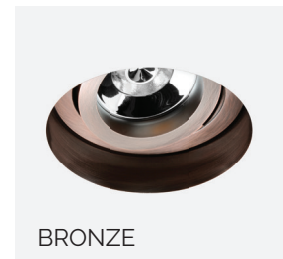

01

Thirty Nine Monte Carlo - Trimless Round Adjustable Downlights. *Lighting Design by Mr Resistor*

Trimless Round GU10

BLACK

BRONZE

Adjustable Single - 50mm Lamp

Order Code	Colour	Lampholder	Voltage	Wattage	IP Rating	Fire Rated	Vertical Tilt
FRTRD1WHTGU10A	WHITE	GU10	240V	50W	IP20	No	40°
FRTRD1BLKGU10A	BLACK	GU10	240V	50W	IP20	No	40°