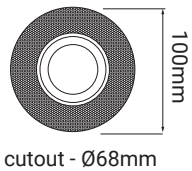

Bathroom Fixed Single - 35mm Lamp

Order Code	Colour	Lampholder	Voltage	Wattage	IP Rating	Fire Rated	Vertical Tilt
FRTRDGU11 IP WHITE	WHITE	GU11	240V	35W	IP55	No	Fixed
FRTRDGU11 IP BLACK	BLACK	GU11	240V	35W	IP55	No	Fixed