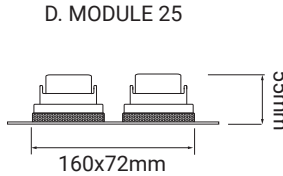

Accessories available - page 29-32 | Lamps available - page 37-39

Trimless Square Double GU10

TRIMLESS SQUARE DOUBLE WHITE

BLACK

BRONZE

Adjustable Double - 50mm Lamp

Order Code	Colour	Lampholder	Voltage	Wattage	IP Rating	Fire Rated	Vertical Tilt
FRTSQ2 WHT GU10	WHITE	GU10	240V	2 x 50W	IP20	No	40°
FRTSQ2 BLK GU10	BLACK	GU10	240V	2 x 50W	IP20	No	40°
FRTSQ2 BRZ GU10	BRONZE	GU10	240V	2 x 50W	IP20	No	40°