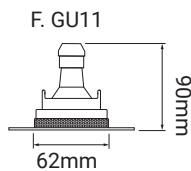

Bathroom Fixed Single - 35mm Lamp

Order Code	Colour	Lampholder	Voltage	Wattage	IP Rating	Fire Rated	Vertical Tilt
FRTRDGU11 IP WHITE	WHITE	GU11	240V	35W	IP55	No	Fixed
FRTRDGU11 IP BLACK	BLACK	GU11	240V	35W	IP55	No	Fixed