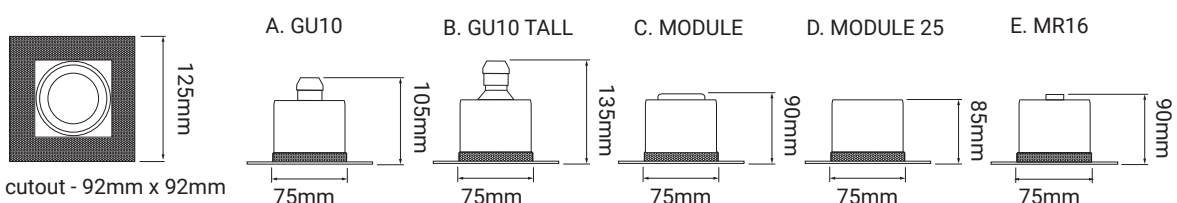

Accessories available - page 29-32 | Lamps available - page 37-39