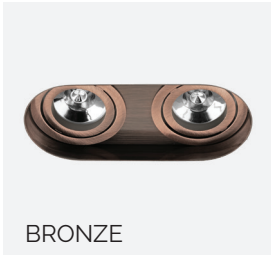

Trimless Round Double GU10