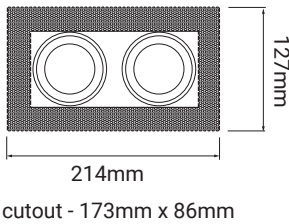

Fixed Double - 50mm Lamp

Order Code	Colour	Lampholder	Voltage	Wattage	IP Rating	Fire Rated	Vertical Tilt
FRTSQ2 WHT IP55GU10	WHITE	GU10	240V	2 x 50W	IP55	No	Fixed
FRTSQ2 BLK IP55GU10	BLACK	GU10	240V	2 x 50W	IP55	No	Fixed
FRTSQ2 WHT IP55MR16	WHITE	GU5.3 / MR16	12V	2 x 50W	IP55	No	Fixed
FRTSQ2 BLK IP55MR16	BLACK	GU5.3 / MR16	12V	2 x 50W	IP55	No	Fixed