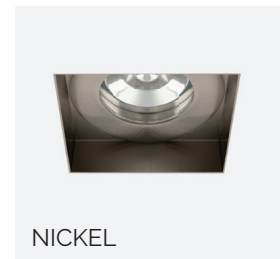

Trimless Square Bathroom GU10 & MR16