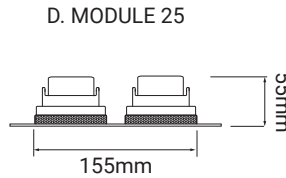

Accessories available - page 29-32 | Lamps available - page 37-39

Trimless Round Double GU10

Adjustable Double - 50mm Lamp

Order Code	Colour	Lampholder	Voltage	Wattage	IP Rating	Fire Rated	Vertical Tilt
FRTRD2 WHT GU10	WHITE	GU10	240V	2 x 50W	IP20	No	40°
FRTRD2 BLK GU10	BLACK	GU10	240V	2 x 50W	IP20	No	40°
FRTRD2 BRZ GU10	BRONZE	GU10	240V	2 x 50W	IP20	No	40°