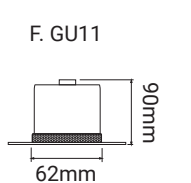

Fire Rated Bathroom Fixed Single - 35mm Lamp

Order Code	Colour	Lampholder	Voltage	Wattage	IP Rating	Fire Rated	Vertical Tilt
FIREFRTRDGU11 IP WH	WHITE	GU11	240V	35W	IP55	Yes	Fixed
FIREFRTRDGU11 IP BL	BLACK	GU11	240V	35W	IP55	Yes	Fixed