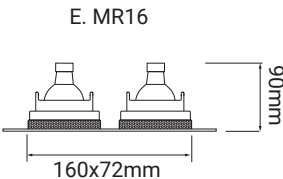

Firehood - FRT100 MR16HOOD

12V versions available on request | Accessories available - page 29-32 | Lamps available - page 37-39

Trimless Square Double Bathroom GU10 & MR16

Fixed Double - 50mm Lamp

Order Code	Colour	Lampholder	Voltage	Wattage	IP Rating	Fire Rated	Vertical Tilt
FRTSQ2 WHT IP55GU10	WHITE	GU10	240V	2 x 50W	IP55	No	Fixed
FRTSQ2 BLK IP55GU10	BLACK	GU10	240V	2 x 50W	IP55	No	Fixed
FRTSQ2 WHT IP55MR16	WHITE	GU5.3 / MR16	12V	2 x 50W	IP55	No	Fixed
FRTSQ2 BLK IP55MR16	BLACK	GU5.3 / MR16	12V	2 x 50W	IP55	No	Fixed