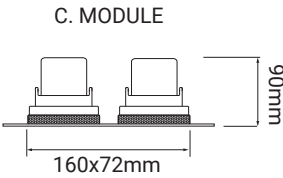

Fixed Double - 50mm Lamp

Order Code	Colour	Lampholder	Voltage	Wattage	IP Rating	Fire Rated	Vertical Tilt
FRTSQ2 WHT IP55GU10	WHITE	GU10	240V	2 x 50W	IP55	No	Fixed
FRTSQ2 BLK IP55GU10	BLACK	GU10	240V	2 x 50W	IP55	No	Fixed
FRTSQ2 WHT IP55MR16	WHITE	GU5.3 / MR16	12V	2 x 50W	IP55	No	Fixed
FRTSQ2 BLK IP55MR16	BLACK	GU5.3 / MR16	12V	2 x 50W	IP55	No	Fixed