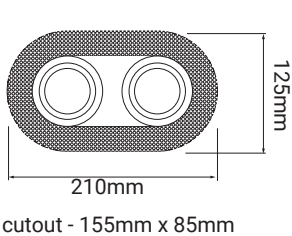

cutout - Ø80mm

Fire Rated Adjustable Single - 50mm Lamp

Order Code	Colour	Lampholder	Voltage	Wattage	IP Rating	Fire Rated	Vertical Tilt
FIREFRTRDGU10 WH	WHITE	GU10	240V	50W	IP20	Yes	40°
FIREFRTRDGU10 BL	BLACK	GU10	240V	50W	IP20	Yes	40°
FIREFRTRDGU10 BZ	BRONZE	GU10	240V	50W	IP20	Yes	40°

Accessories available - page 29-32 | Lamps available - page 37-39

Trimless Round Double GU10

Adjustable Double - 50mm Lamp

Order Code	Colour	Lampholder	Voltage	Wattage	IP Rating	Fire Rated	Vertical Tilt
FRTRD2 WHT GU10	WHITE	GU10	240V	2 x 50W	IP20	No	40°
FRTRD2 BLK GU10	BLACK	GU10	240V	2 x 50W	IP20	No	40°
FRTRD2 BRZ GU10	BRONZE	GU10	240V	2 x 50W	IP20	No	40°