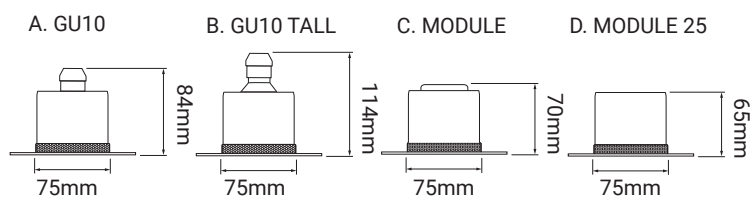

Accessories available - page 29-32 | Lamps available - page 37-39