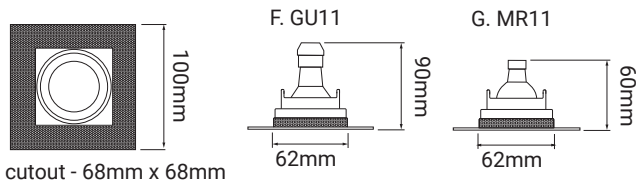

Fixed Single - 35mm Lamp

Order Code	Colour	Lampholder	Voltage	Wattage	IP Rating	Fire Rated	Vertical Tilt
FRTSQGU11 IP WH	WHITE	GU11	240V	35W	IP55	No	Fixed
FRTSQGU11 IP BL	BLACK	GU11	240V	35W	IP55	No	Fixed
FRTSQMR11 IP WH	WHITE	GU4/MR11	12V	35W	IP55	No	Fixed
FRTSQMR11 IP BL	BLACK	GU4/MR11	12V	35W	IP55	No	Fixed