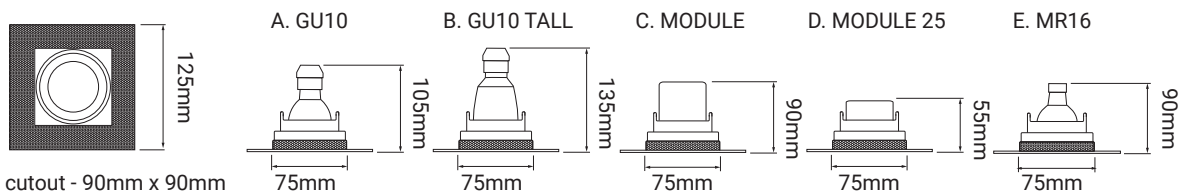

12V versions available on request | Accessories available - page 29-32 | Lamps available - page 37-39

Trimless Square Bathroom GU10 & MR16

Fixed Single - 50mm Lamp

Order Code	Colour	Lampholder	Voltage	Wattage	IP Rating	Fire Rated	Vertical Tilt
FRTSQ1WHTGU1055W	WHITE	GU10	240V	50W	IP55	No	Fixed
FRTSQ1BLKGU1055B	BLACK	GU10	240V	50W	IP55	No	Fixed
FRTSQ1WHTMR1655W	WHITE	GU5.3 / MR16	12V	50W	IP55	No	Fixed
FRTSQ1BLKMR1655B	BLACK	GU5.3 / MR16	12V	50W	IP55	No	Fixed