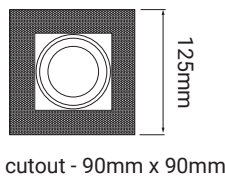

Adjustable Single - 50mm Lamp

Order Code	Colour	Lampholder	Voltage	Wattage	IP Rating	Fire Rated	Vertical Tilt
FRTSQ1 WHT GU10	WHITE	GU10	240V	50W	IP20	No	40°
FRTSQ1 BLK GU10	BLACK	GU10	240V	50W	IP20	No	40°

Fire Rated Adjustable Single - 50mm Lamp

Order Code	Colour	Lampholder	Voltage	Wattage	IP Rating	Fire Rated	Vertical Tilt
FIREFRTSQGU10 WH	WHITE	GU10	240V	50W	IP20	Yes	40°
FIREFRTSQGU10 BL	BLACK	GU10	240V	50W	IP20	Yes	40°
FIREFRTSQGU10 NK	NICKEL	GU10	240V	50W	IP20	Yes	40°