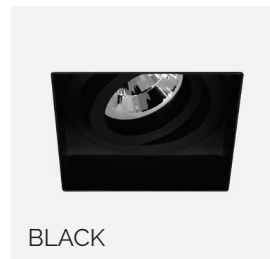

Firehood - HOOD DLC4

Trimless Round Large AR111 & ES111

Adjustable Single - 111mm Lamp

Order Code	Colour	Lampholder	Voltage	Wattage	IP Rating	Fire Rated	Vertical Tilt
FRTRD AR111 WH	WHITE	G53 / AR111	12V	75W	IP20	No	40°
FRTRD AR111 BL	BLACK	G53 / AR111	12V	75W	IP20	No	40°
FRTRD ES111 WHI	WHITE	GU10 / ES111	240V	75W	IP20	No	40°
FRTRD ES111 BLK	BLACK	GU10 / ES111	240V	75W	IP20	No	40°

Firehood - HOOD DLC4

All Lighting Design by Mr Resistor

Trimless Square GU10

Adjustable Single - 50mm Lamp

Order Code	Colour	Lampholder	Voltage	Wattage	IP Rating	Fire Rated	Vertical Tilt
FRTSQ1 WHT GU10	WHITE	GU10	240V	50W	IP20	No	40°
FRTSQ1 BLK GU10	BLACK	GU10	240V	50W	IP20	No	40°