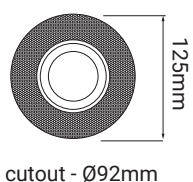

cutout - Ø80mm

Fire Rated Adjustable Single - 50mm Lamp

Order Code	Colour	Lampholder	Voltage	Wattage	IP Rating	Fire Rated	Vertical Tilt
FIREFRTRDGU10 WH	WHITE	GU10	240V	50W	IP20	Yes	40°
FIREFRTRDGU10 BL	BLACK	GU10	240V	50W	IP20	Yes	40°
FIREFRTRDGU10 BZ	BRONZE	GU10	240V	50W	IP20	Yes	40°