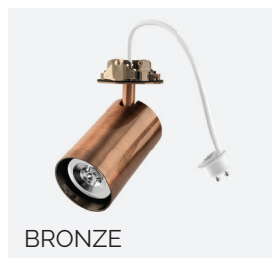

Trimless Tube Spotlight GU10