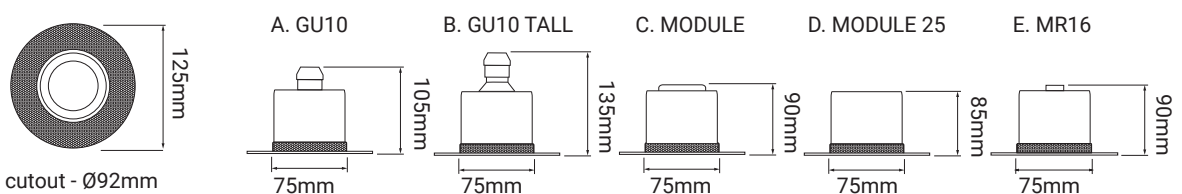

Accessories available - page 29-32 | Lamps available - page 37-39