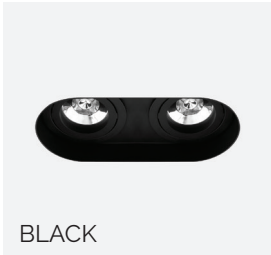

Trimless Round Double GU10