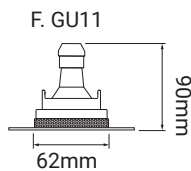

Accessories available - page 29-32 | Lamps available - page 37-39

Trimless Round Small GU11

Adjustable Single - 35mm Lamp

Order Code	Colour	Lampholder	Voltage	Wattage	IP Rating	Fire Rated	Vertical Tilt
FRTRDGU11 WHITE	WHITE	GU11	240V	35W	IP20	No	40°
FRTRDGU11 BLACK	BLACK	GU11	240V	35W	IP20	No	40°