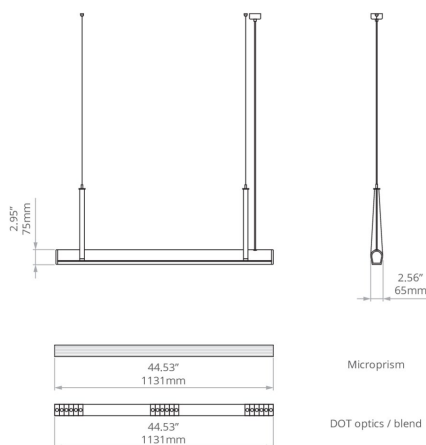

Fixture TU BEAM, color black, length 44.5", 4000 k, down, mounting type suspended

Ref. FPTY014-0740V0B

TECHNICAL SPECIFICATIONS

Color	■ black anodized
Cover	DOT optics / blend
Mounting type	Suspended
Lighting direction	down
IP protection rating	20
Luminous flux of the fixture	1750 lm
Luminare power	27 W
Efficiency	65 lm/W
Color temperature	4000 K
Lifetime	70000 h
Color Rendering Index CRI	95
MacAdam's ellipse	3 SDCM
Input voltage	24 V
Protection class	I
Dimensions LxHxW	44.5" x 3" x 2.4"

TECHNICAL DRAWING

- Easy and intuitive adjustment, thanks to specially designed belts - the design provides full freedom of rotation, in every direction, by 360 degrees
- Two types of optics - focusing optics with blend, lamellas
- Possibility to obtain UGR < 10
- Three unique stylistic variants - Coastal, Industrial and Natural
- Modern soft shape of the profile
- Equipped with a light source, electronics and mounting accessories