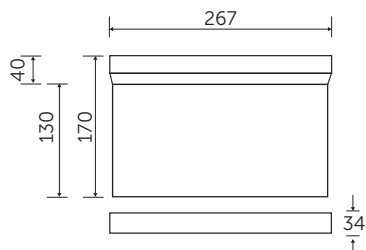

Manual Push Test Indicator

Once activated, unit illuminates for 5 minutes to indicate fitting is functioning correctly. Key Test feature can also be used.