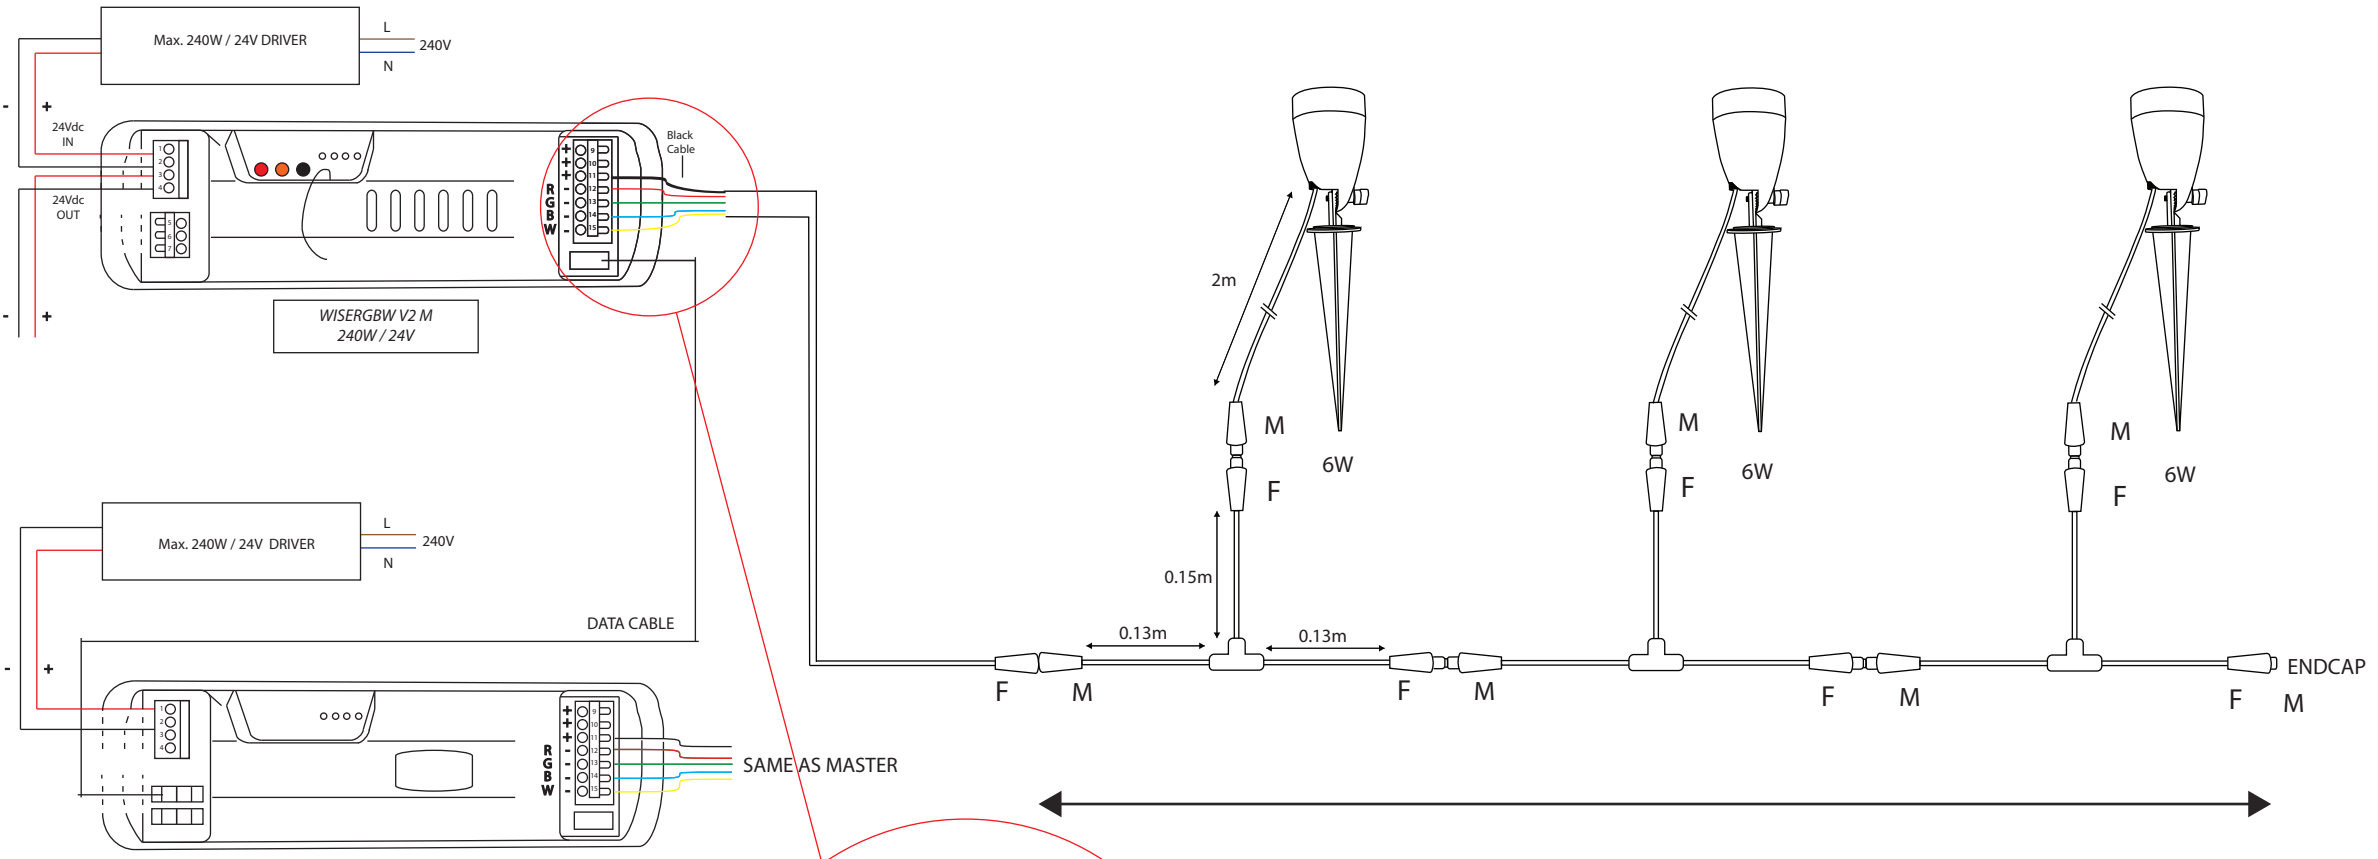

SUBRGBW 3K SPIKE

M: MALE
F: FEMALE

MAX. LENGHT 20M
MAX. 12 LIGHTS ON ONE POWER CABLE