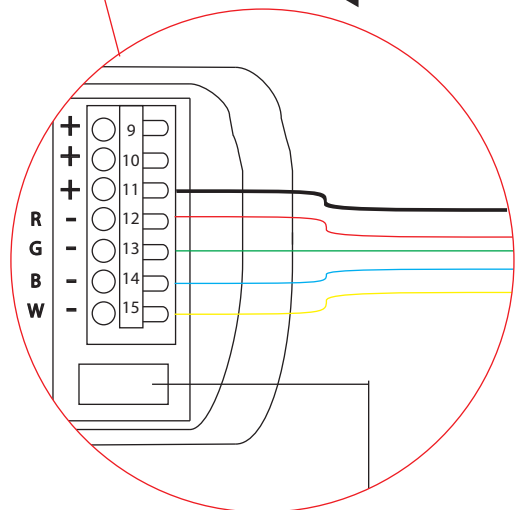

SUBRGBW 3K SPIKE

M: MALE
F: FEMALE

MAX. LENGHT 20M
MAX. 12 LIGHTS ON ONE POWER CABLE