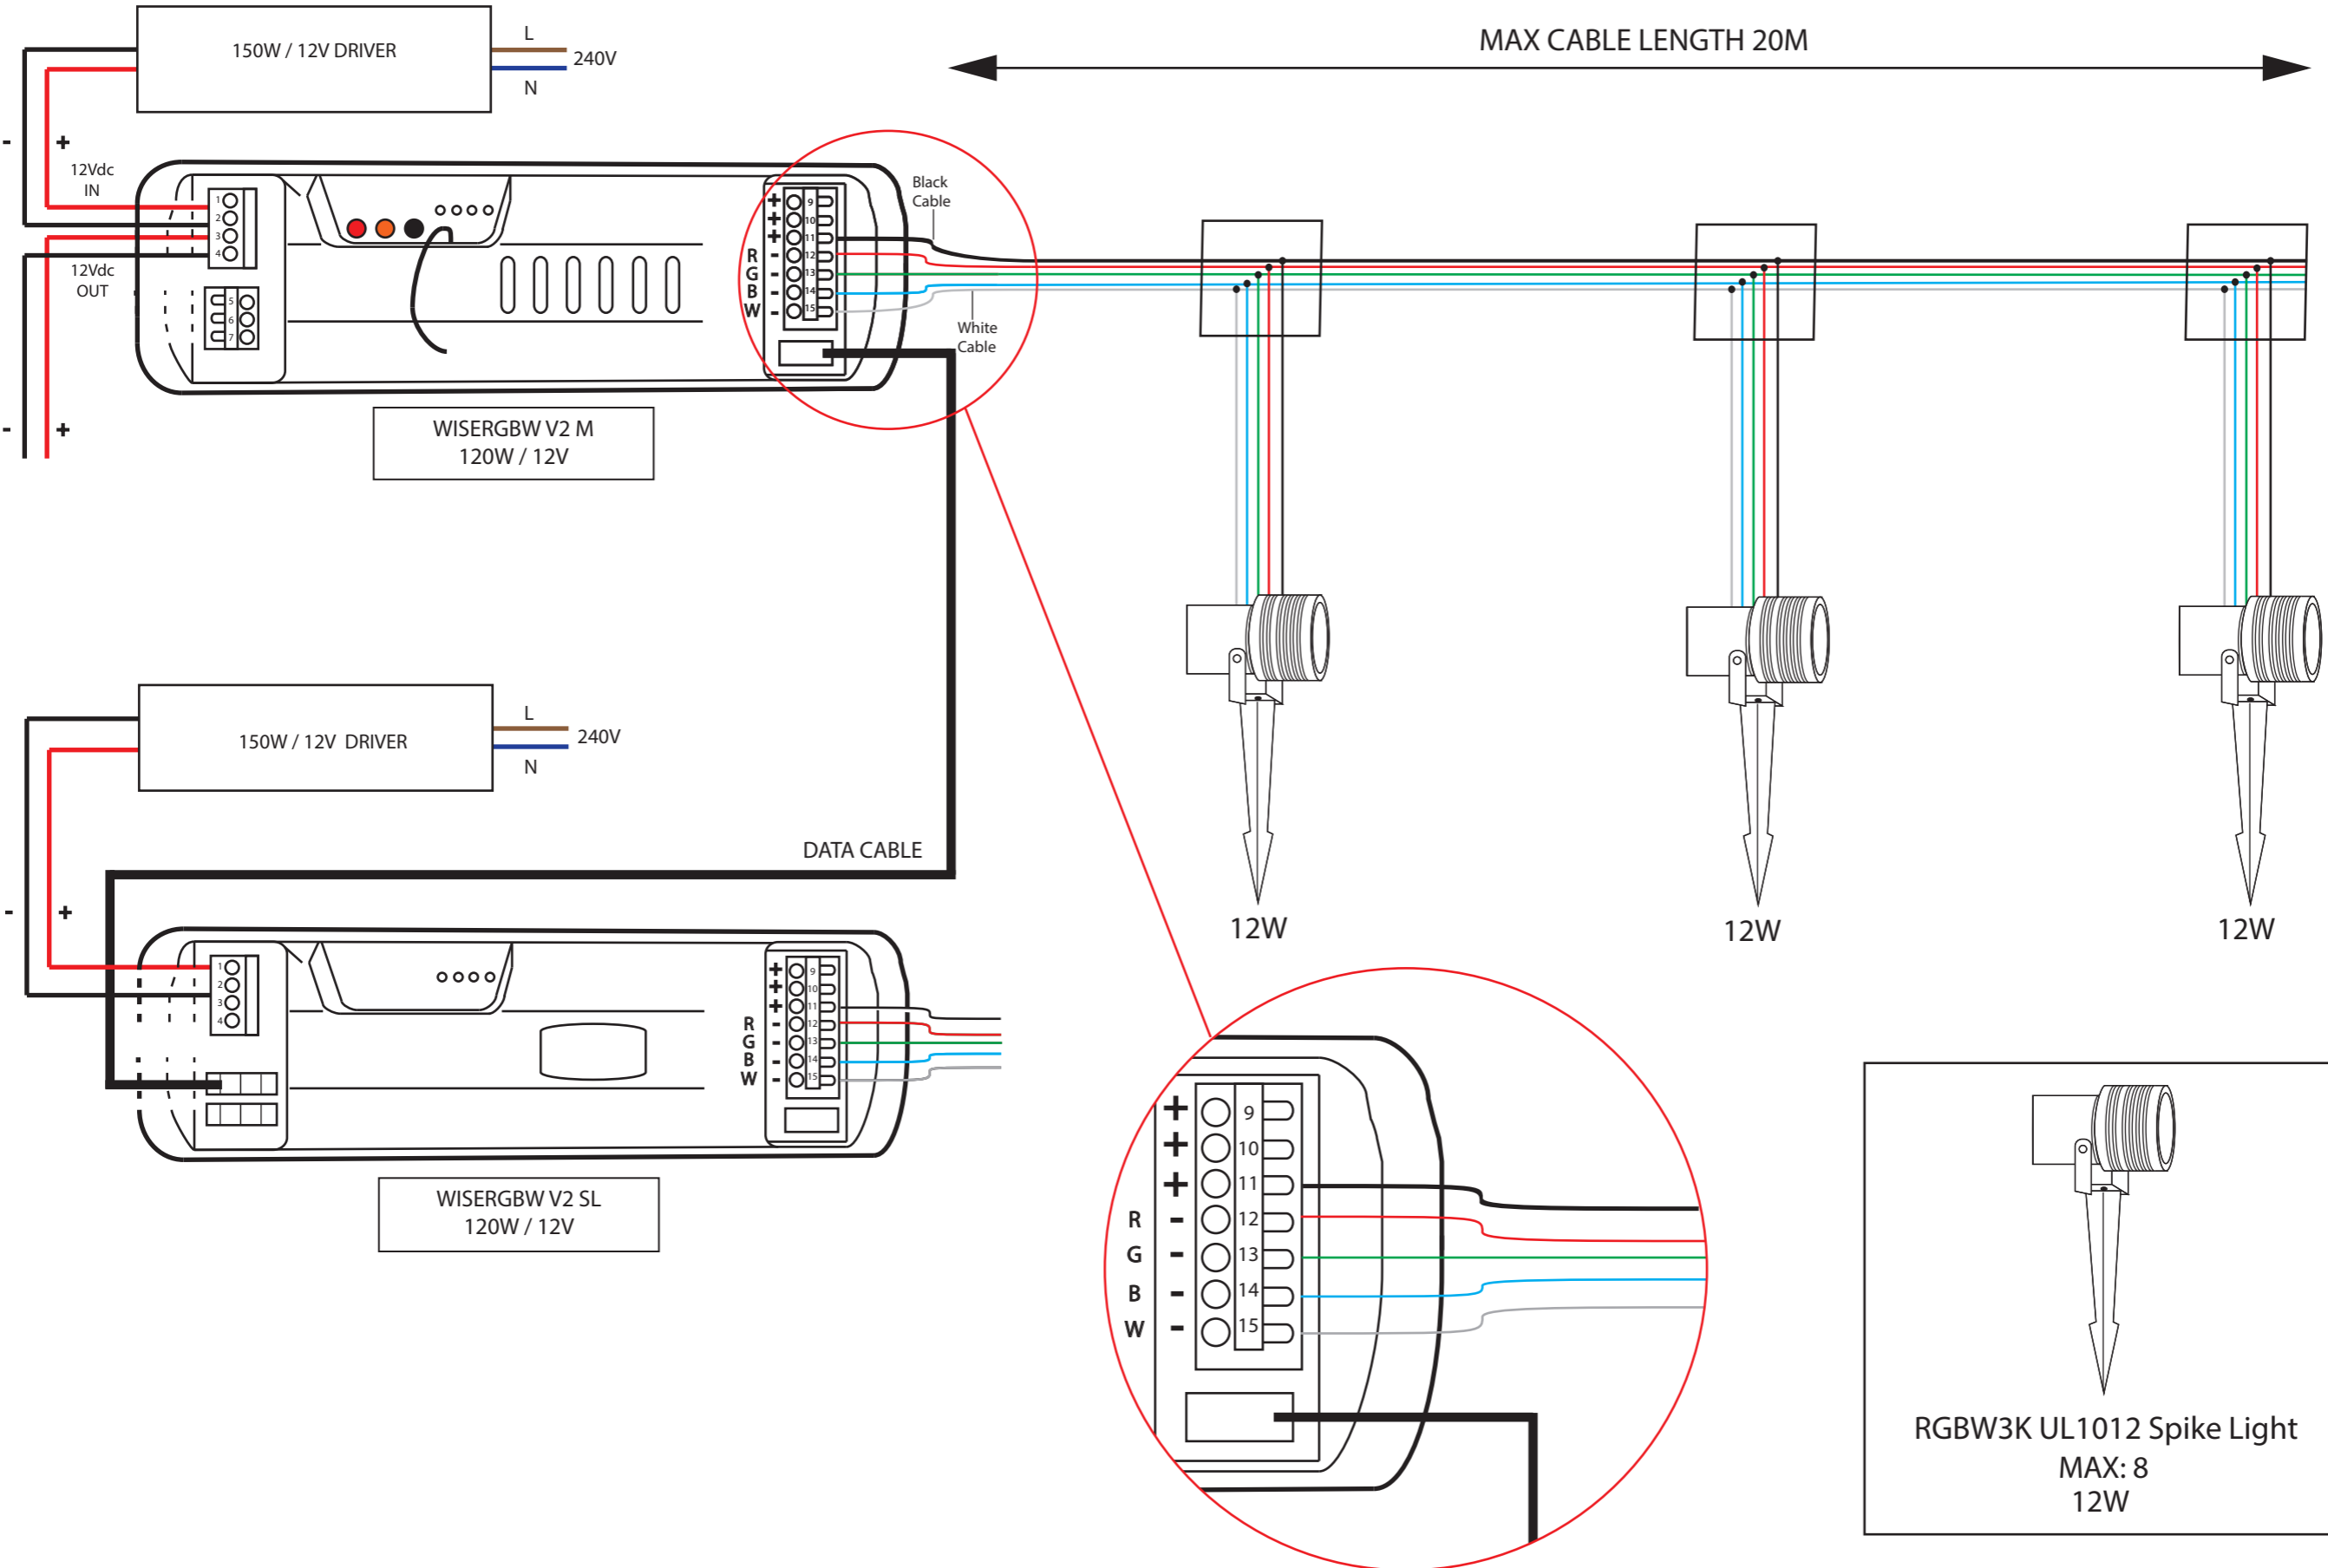

# RGBW3K UL1012 Spike Light

MAX CABLE LENGTH 20M

150W / 12V DRIVER

L 240V  
N

12Vdc IN

12Vdc OUT

WISERGBW V2 M  
120W / 12V

Black Cable

RGBW3K UL1012 Spike Light  
MAX: 8  
12W