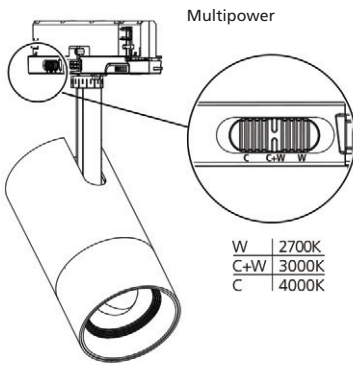

Pixo Zoom Multipower & On-board dimming settings