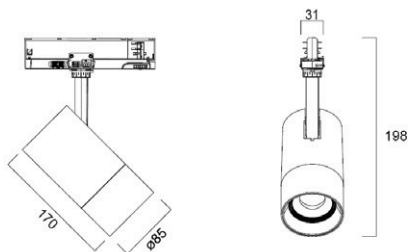

## Features

- Simple and slick integral design with no driver box and without any visible screws
- Improved thermal resistance with in-track driver
- Adjustable beam angle between 17° - 60° degree
- High colour consistency, SDCM≤3 LED source (at 2700K, 4000K)
- 3CCT change: 2700K – 3000K – 4000K switch on the adaptor for multipower and on-board dimming versions, CCT changeable from DALI system for DALI version (tunable white between 2700K - 4000K)
- Lumen output up to 2200lm
- Efficacy up to 92lm/w (on-board dimming version)
- High colour rendering index, CRI>90

## Dimensions (mm)

Pixo Zoom Multipower