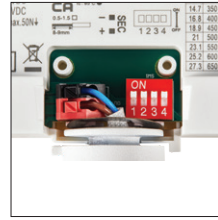

Pixo Zoom Multipower settings

1	2	3	4	Io [mA]	[W]
○	○	○	○	300	12W
○	○	●	●	450	18W
○	●	●	○	600	25W

Pixo Zoom Multipower