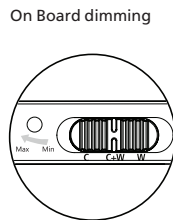

Pixo Zoom Multipower & On-board dimming settings

Pixo Zoom 3CCT switch for Multipower and On Board dimming