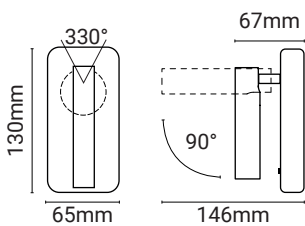

TUNNEL Surface Reading Light

Code	Colour	Colour Temp	Watt	Input	Lumens	CRI	Class	
TUNNEL/BR	Bronze	2700K	3W	240V	131	80		✓
TUNNEL/MB	Matt Black	2700K	3W	240V	131	80		✓
TUNNEL/SN	Satin Nickel	2700K	3W	240V	131	80		✓