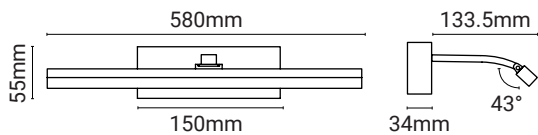

OSLO Semi-Recessed Reading Light

Code	Colour	Colour Temp	Watt	Input	Lumens	CRI	Class	
OSLO/BR	Bronze	2700K	3W	240V	131	80		✓
OSLO/MB	Matt Black	2700K	3W	240V	131	80		✓
OSLO/MW	Matt White	2700K	3W	240V	131	80		✓
OSLO/SN	Satin Nickel	2700K	3W	240V	131	80		✓