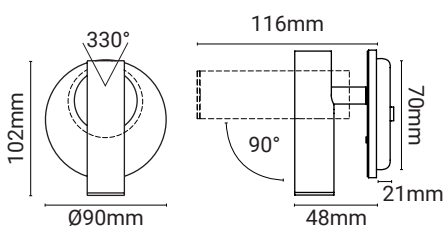

Code	Colour	Colour Temp	Watt	Input	Lumens	CRI	Class	
OSLO/BR	Bronze	2700K	3W	240V	131	80		✓
OSLO/MB	Matt Black	2700K	3W	240V	131	80		✓
OSLO/MW	Matt White	2700K	3W	240V	131	80		✓
OSLO/SN	Satin Nickel	2700K	3W	240V	131	80		✓