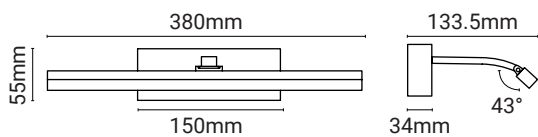

MASK 380mm Dimmable Picture Light

Code	Colour	Colour Temp	Watt	Input	Lumens	CRI	Class	
MASK380/BRZ	Bronze	2700K	7.5W	240V	226	80		✓
MASK380/MB	Matt Black	2700K	7.5W	240V	226	80		✓
MASK380/SN	Satin Nickel	2700K	7.5W	240V	226	80		✓