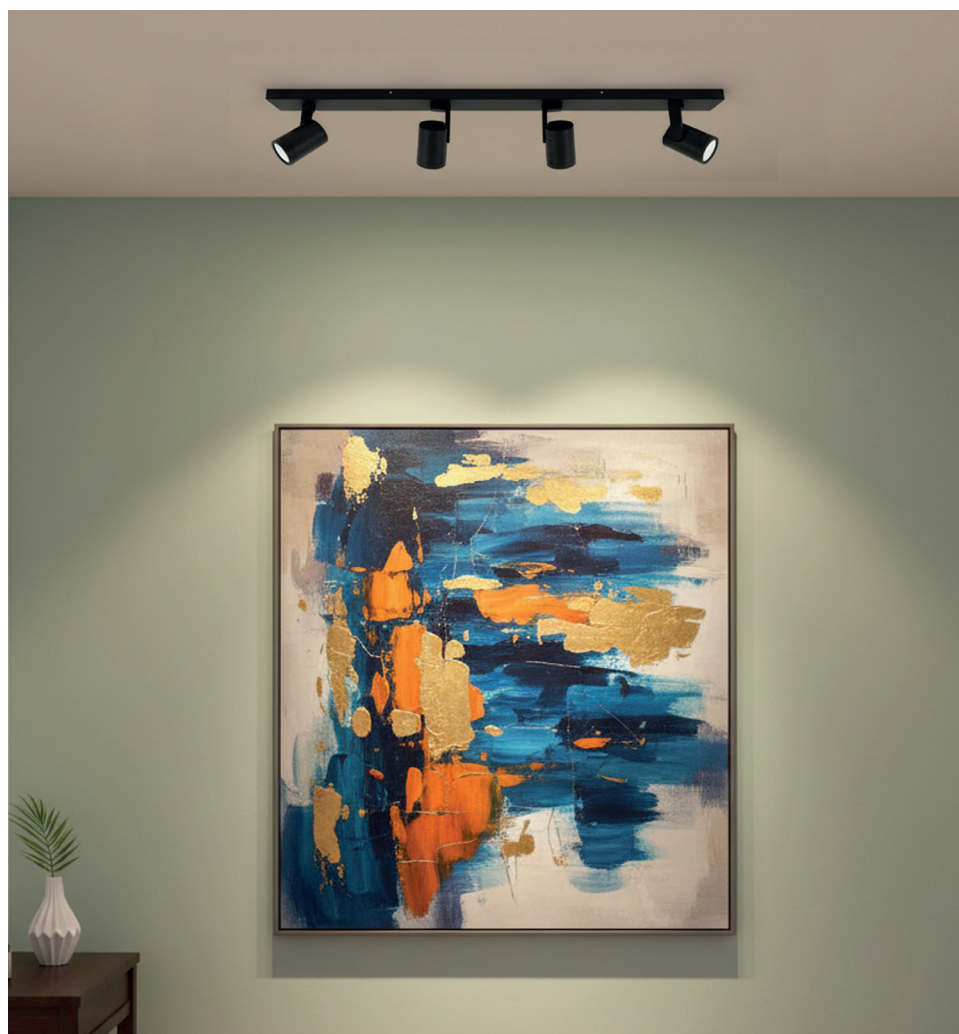

LETA Compatible LED Lamps

Focus LED Dimmable GU10 Lamps

Code	Colour Temp	Watt	Beam	Lumens	CRI	
LEDFGU1063K38D	3000K	6W	38°	600	90	✓
LEDFGU1062K38D	2700K	6W	38°	620	90	✓