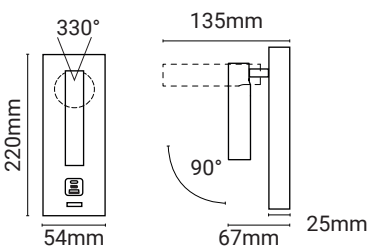

VECTOR Surface USB-A+C Reading Light

BRZ

SN

Code	Colour	Colour Temp	Watt	Input	Lumens	CRI	Class	
VECTOR/BRZ	Bronze	2700K	3W	240V	131	80		✓
VECTOR/SN	Satin Nickel	2700K	3W	240V	131	80		✓

ARIES Illuminated Magnifying Mirror