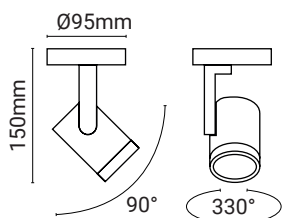

Code	Colour	Lamp	Watt	Input	IP	Class	
LETA1/AB	Antique Brass	GU10	6W	240V	54		✓
LETA1/BR	Bronze	GU10	6W	240V	54		✓
LETA1/MB	Matt Black	GU10	6W	240V	54		✓
LETA1/MW	Matt White	GU10	6W	240V	54		✓
LETA1/SN	Satin Nickel	GU10	6W	240V	54		✓