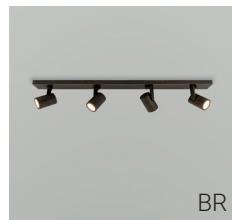

LETA Quadruple Spotlight