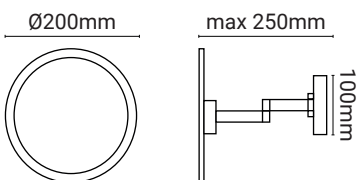

ARIES Illuminated Magnifying Mirror

Code	Colour	Colour Temp	Watt	Input	Lumens	CRI	IP	Class	
ARIES/PC	Chrome	3000K	7W	240V	226	80	44		✓