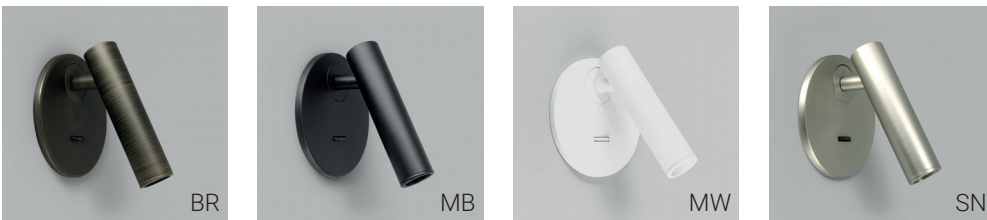

OSLO Semi-Recessed Reading Light