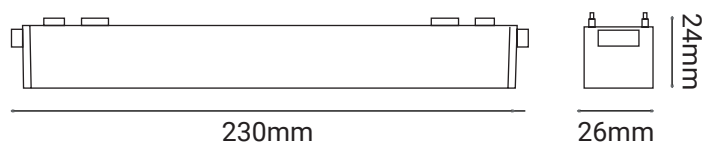

Medium Downlight

Order Number	Wattage	Voltage	Lumen	Beam Angle	Colour Temp	CRI
○ LAS10048 WH/WH	12W	48V	960lm	24°	3000K	90+
● LAS10048 BL/BL	12W	48V	960lm	24°	3000K	90+