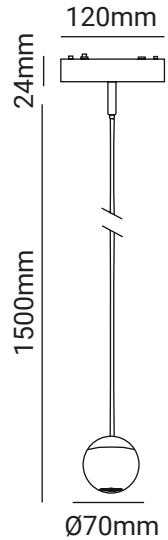

LASER LED FITTINGS

Ball Large Pendant

Order Number	Wattage	Voltage	Lumen	Beam Angle	Colour Temp	CRI
○ LAS10013 WH/WH	8.5W	48V	480lm	38°	3000K	90+
● LAS10013 BL/BL	8.5W	48V	480lm	38°	3000K	90+