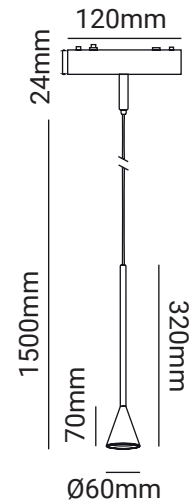

LASER LED FITTINGS

Cone Pendant

Order Number	Wattage	Voltage	Lumen	Beam Angle	Colour Temp	CRI
○ LAS10026 WHT	6W	48V	240lm	38°	3000K	90+
● LAS10026 BLK	6W	48V	240lm	38°	3000K	90+