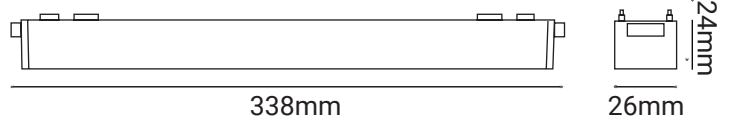

LASER LED FITTINGS

Long Downlight

Order Number	Wattage	Voltage	Lumen	Beam Angle	Colour Temp	CRI
○ LAS10049 WH/WH	18W	48V	1440lm	24°	3000K	90+
● LAS10049 BL/BL	18W	48V	1440lm	24°	3000K	90+