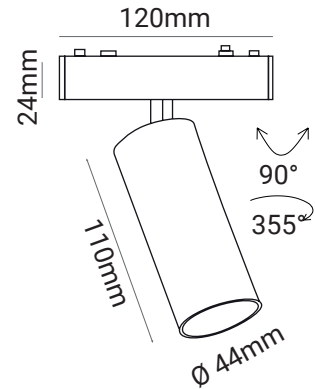

- DIMDRIV2 48V150W

LASER LED FITTINGS

LASER LED FITTINGS

Short Spotlight

Order Number	Wattage	Voltage	Lumen	Beam Angle	Colour Temp	CRI
○ LAS10067 WHT	9W	48V	720lm	24°	3000K	90+
● LAS10067 BLK	9W	48V	720lm	24°	3000K	90+

Slim Spotlight

Order Number	Wattage	Voltage	Lumen	Beam Angle	Colour Temp	CRI
○ LAS10023 WHT	4.5W	48V	240lm	15°	3000K	90+
● LAS10023 BLK	4.5W	48V	240lm	15°	3000K	90+

LASER LED FITTINGS

Long Spotlight

Order Number	Wattage	Voltage	Lumen	Beam Angle	Colour Temp	CRI
○ LAS10069 WHT	18W	48V	1440lm	24°	3000K	90+
● LAS10069 BLK	18W	48V	1440lm	24°	3000K	90+