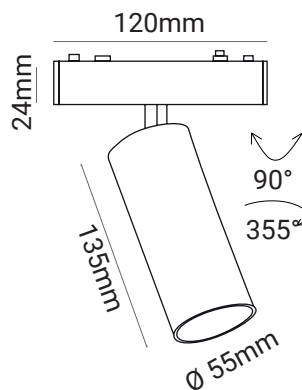

LASER LED FITTINGS

Long Spotlight

Order Number	Wattage	Voltage	Lumen	Beam Angle	Colour Temp	CRI
○ LAS10069 WHT	18W	48V	1440lm	24°	3000K	90+
● LAS10069 BLK	18W	48V	1440lm	24°	3000K	90+