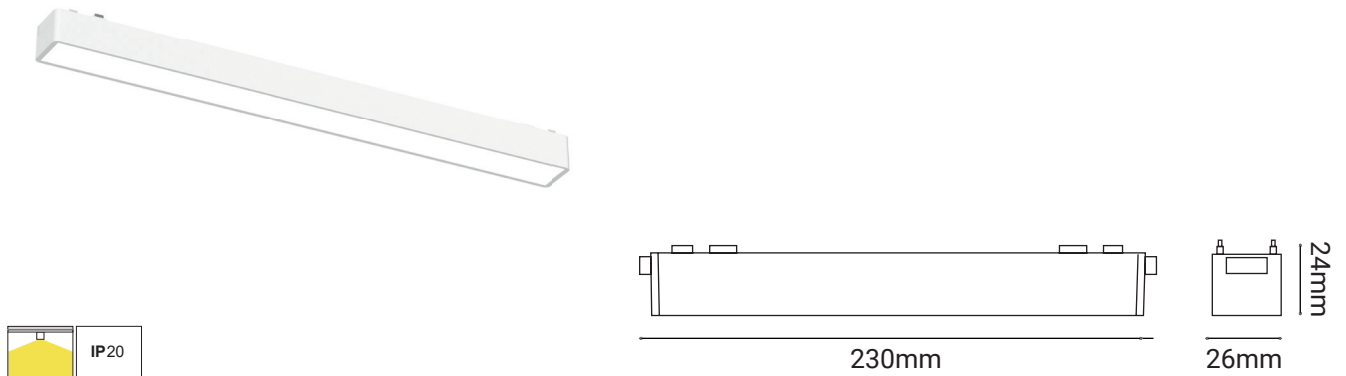

LASER LED FITTINGS

Medium Panel

Order Number	Wattage	Voltage	Lumen	Beam Angle	Colour Temp	CRI
○ LAS10051 WH/WH	10W	48V	500lm	24°	3000K	90+
● LAS10051 BL/BL	10W	48V	500lm	24°	3000K	90+