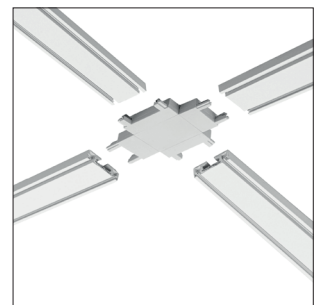

Installation is a breeze – simply click the sections together and attach the power feed. We offer an array of LED fixtures, each designed to deliver a unique lighting effect tailored to various tasks. Thanks to the ingenious magnetic fittings, your light fixtures can be easily repositioned on the track, allowing you the freedom to modify your lighting arrangement or explore new schemes at any time.

6mm
Depth

The flexible LED track system

The Laser track system enables you to effortlessly combine a variety of LED fixtures on a single track, granting you ultimate flexibility in lighting design. With simple magnetic fittings, you can place the fixtures wherever you please, eliminating the need for an electrician's involvement. The system boasts an extensive selection of LED fixtures, enabling you to craft impactful and customized lighting schemes for any space.

INSTALLING SURFACED LASER TRACK

INSTALLING LASER TRACK SWITCHING TRANSFORMER

INSTALLING LASER TRACK REMOTE TRANSFORMER

The maximum length from the remote LED Driver to the Laser Track is 10 metres

The maximum length of Laser Track is 10 metres

LASER SURFACED TRACK

Order Number	Length	Voltage
○ LAS10118-1M WH	1000mm	48V
● LAS10118-1M BLK	1000mm	48V
○ LAS10118-2M WHT	2000mm	48V
● LAS10118-2M BLK	2000mm	48V

Two track splicing

Corner splicing

T-Joint