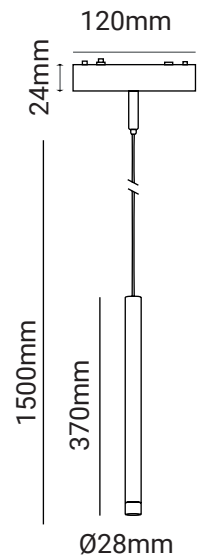

Ice Pendant

Order Number	Wattage	Voltage	Lumen	Beam Angle	Colour Temp	CRI
○ LAS10016-370 WHT	6W	48V	240lm	86°	3000K	90+
● LAS10016-370 BLK	6W	48V	240lm	86°	3000K	90+