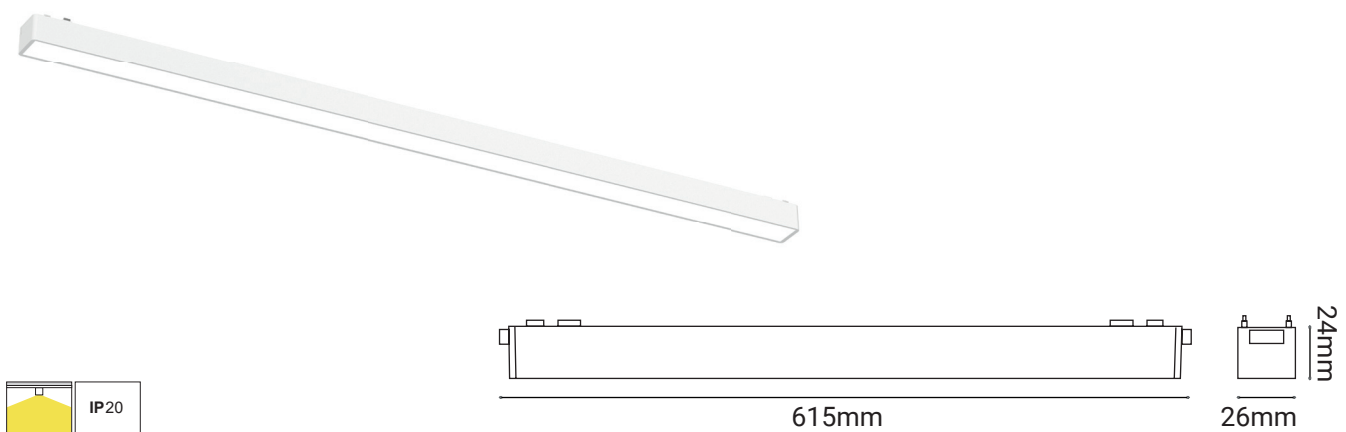

Long Panel

Order Number	Wattage	Voltage	Lumen	Beam Angle	Colour Temp	CRI
○ LAS10052 WH/WH	20W	48V	1000lm	24°	3000K	90+
● LAS10052 BL/BL	20W	48V	1000lm	24°	3000K	90+