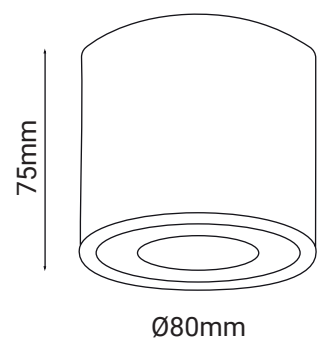

Adjustable Beam Long Spotlight

Order Number	Wattage	Voltage	Lumen	Beam Angle	Colour Temp	CRI
○ LAS10076 WHT	24W	48V	1920lm	10-55°	3000K	90+
● LAS10076 BLK	24W	48V	1920lm	10-55°	3000K	90+

Ball Spotlight

Order Number	Wattage	Voltage	Lumen	Beam Angle	Colour Temp	CRI
○ LAS10023 WHT	5W	48V	300lm	38°	3000K	90+
● LAS10023 BLK	5W	48V	300lm	38°	3000K	90+

LASER LED FITTINGS

Ball Large Spotlight

Order Number	Wattage	Voltage	Lumen	Beam Angle	Colour Temp	CRI
○ LAS10069 WHT	9.5W	48V	600lm	36°	3000K	90+
● LAS10069 BLK	9.5W	48V	600lm	36°	3000K	90+

Can Downlight