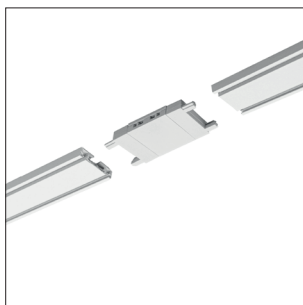

6mm
Depth

The flexible LED track system

The Laser track system enables you to effortlessly combine a variety of LED fixtures on a single track, granting you ultimate flexibility in lighting design. With simple magnetic fittings, you can place the fixtures wherever you please, eliminating the need for an electrician's involvement. The system boasts an extensive selection of LED fixtures, enabling you to craft impactful and customized lighting schemes for any space.

INSTALLING SURFACED LASER TRACK

INSTALLING LASER TRACK SWITCHING TRANSFORMER

INSTALLING LASER TRACK REMOTE TRANSFORMER

The maximum length from the remote LED Driver to the Laser Track is 10 metres

The maximum length of Laser Track is 10 metres

LASER SURFACED TRACK

Order Number	Length	Voltage
○ LAS10118-1M WH	1000mm	48V
● LAS10118-1M BLK	1000mm	48V
○ LAS10118-2M WHT	2000mm	48V
● LAS10118-2M BLK	2000mm	48V

Two track splicing

Corner splicing

T-Joint