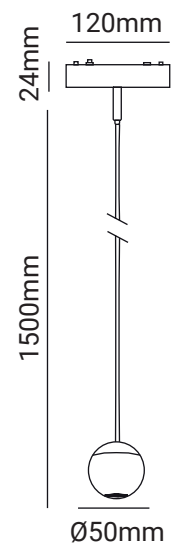

Ball Pendant

Order Number	Wattage	Voltage	Lumen	Beam Angle	Colour Temp	CRI
○ LAS10012 WH/WH	4.5W	48V	240lm	38°	3000K	90+
● LAS10012 BL/BL	4.5W	48V	240lm	38°	3000K	90+