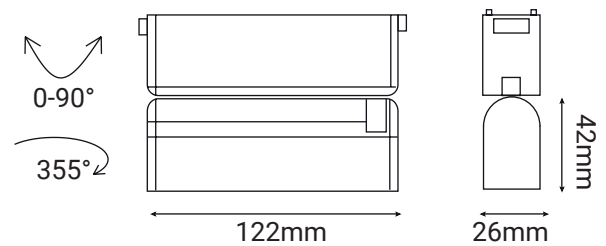

LASER LED FITTINGS

Focus Wall Washer

Order Number	Wattage	Voltage	Lumen	Beam Angle	Colour Temp	CRI
○ LAS10053 WHT	6W	48V	480lm	24°	3000K	90+
● LAS10053 BLK	6W	48V	480lm	24°	3000K	90+