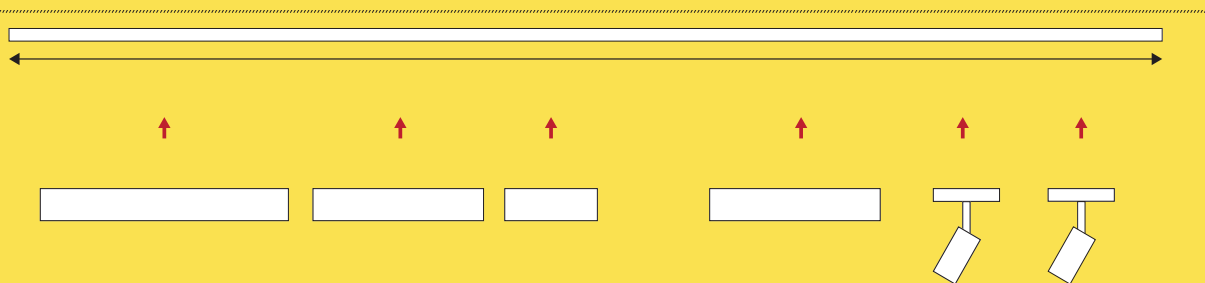

6mm
Depth

The flexible LED track system

The Laser track system enables you to effortlessly combine a variety of LED fixtures on a single track, granting you ultimate flexibility in lighting design. With simple magnetic fittings, you can place the fixtures wherever you please, eliminating the need for an electrician's involvement. The system boasts an extensive selection of LED fixtures, enabling you to craft impactful and customized lighting schemes for any space.

INSTALLING SURFACED LASER TRACK

INSTALLING LASER TRACK SWITCHING TRANSFORMER

INSTALLING LASER TRACK REMOTE TRANSFORMER

The maximum length from the remote LED Driver to the Laser Track is 10 metres

The maximum length of Laser Track is 10 metres

LASER SURFACED TRACK

Order Number	Length	Voltage
○ LAS10118-1M WH	1000mm	48V
● LAS10118-1M BLK	1000mm	48V
○ LAS10118-2M WHT	2000mm	48V
● LAS10118-2M BLK	2000mm	48V

Two track splicing

Corner splicing

T-Joint