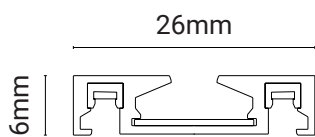

INSTALLING SURFACED LASER TRACK

INSTALLING LASER TRACK SWITCHING TRANSFORMER

INSTALLING LASER TRACK REMOTE TRANSFORMER

The maximum length from the remote LED Driver to the Laser Track is 10 metres

The maximum length of Laser Track is 10 metres

LASER SURFACED TRACK

Order Number	Length	Voltage
○ LAS10118-1M WH	1000mm	48V
● LAS10118-1M BLK	1000mm	48V
○ LAS10118-2M WHT	2000mm	48V
● LAS10118-2M BLK	2000mm	48V

Two track splicing

Corner splicing

T-Joint