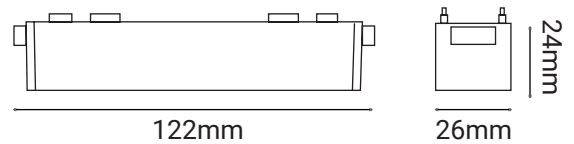

LASER LED FITTINGS

Short Downlight

Order Number	Wattage	Voltage	Lumen	Beam Angle	Colour Temp	CRI
○ LAS10047 WH/WH	6W	48V	480lm	24°	3000K	90+
● LAS10047 BL/BL	6W	48V	480lm	24°	3000K	90+