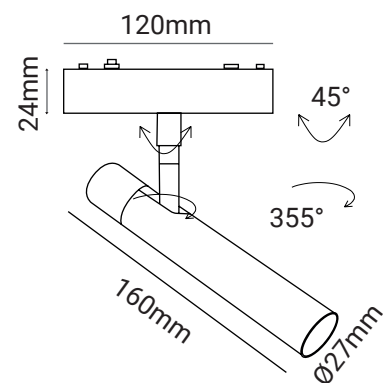

Slim Spotlight

Order Number	Wattage	Voltage	Lumen	Beam Angle	Colour Temp	CRI
○ LAS10023 WHT	4.5W	48V	240lm	15°	3000K	90+
● LAS10023 BLK	4.5W	48V	240lm	15°	3000K	90+