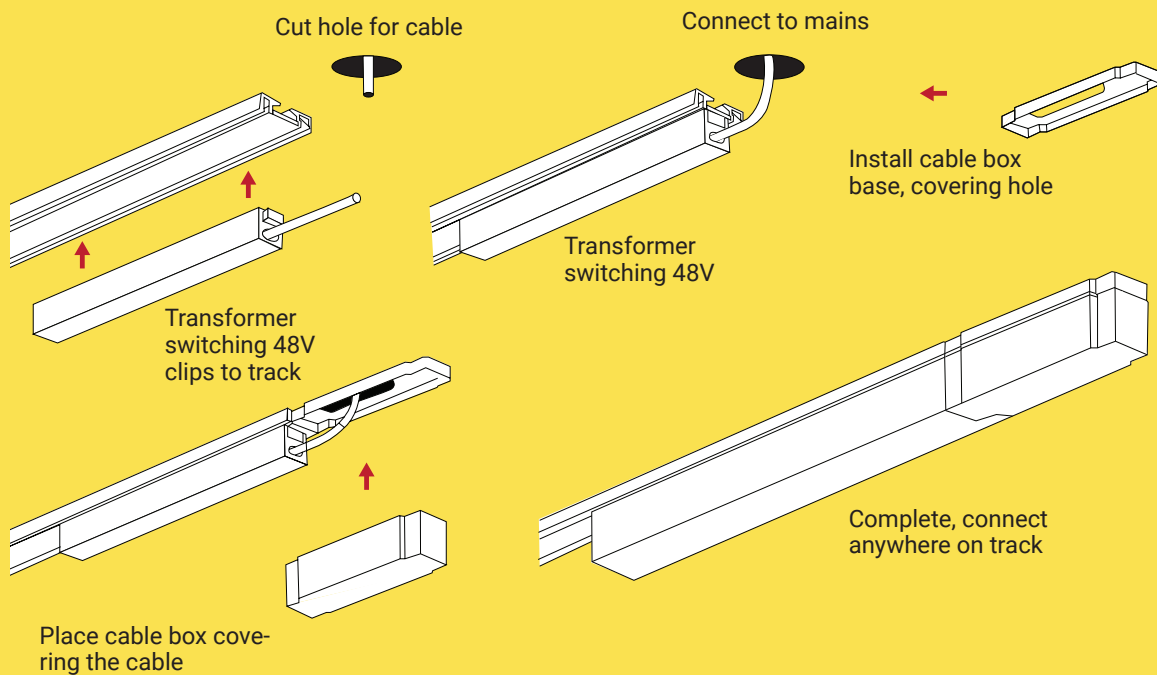

MR. RESISTOR[®]
Lighting Specialist Est. 1968

LASER TRACK

*The Ultra Slim,
48V LED Magnetic
Track System*

1 Laser Track

LASER TRACK

Introducing Laser Track: the cutting-edge surface-mounted LED track system, powered by 48V technology. With its sleek and slender 6mm depth, Laser Track offers a seamlessly minimalistic aesthetic that enhances any space. The diverse range of joints available provides unparalleled flexibility, enabling you to effortlessly run the track along ceilings and down walls in any desired direction.

Installation is a breeze – simply click the sections together and attach the power feed. We offer an array of LED fixtures, each designed to deliver a unique lighting effect tailored to various tasks. Thanks to the ingenious magnetic fittings, your light fixtures can be easily repositioned on the track, allowing you the freedom to modify your lighting arrangement or explore new schemes at any time.

6mm
Depth

The flexible LED track system

The Laser track system enables you to effortlessly combine a variety of LED fixtures on a single track, granting you ultimate flexibility in lighting design. With simple magnetic fittings, you can place the fixtures wherever you please, eliminating the need for an electrician's involvement. The system boasts an extensive selection of LED fixtures, enabling you to craft impactful and customized lighting schemes for any space.

INSTALLING SURFACED LASER TRACK

INSTALLING LASER TRACK SWITCHING TRANSFORMER

INSTALLING LASER TRACK REMOTE TRANSFORMER

The maximum length from the remote LED Driver to the Laser Track is 10 metres

The maximum length of Laser Track is 10 metres