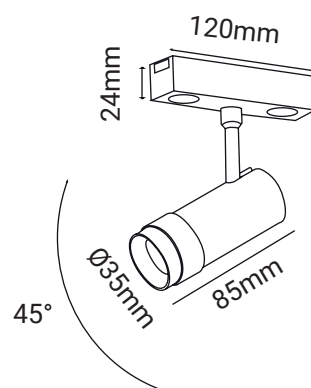

Adjustable Beam Short Spotlight

Order Number	Wattage	Voltage	Lumen	Beam Angle	Colour Temp	CRI
○ LAS10073 WHT	7W	48V	560lm	15-55°	3000K	90+
● LAS10073 BLK	7W	48V	560lm	15-55°	3000K	90+