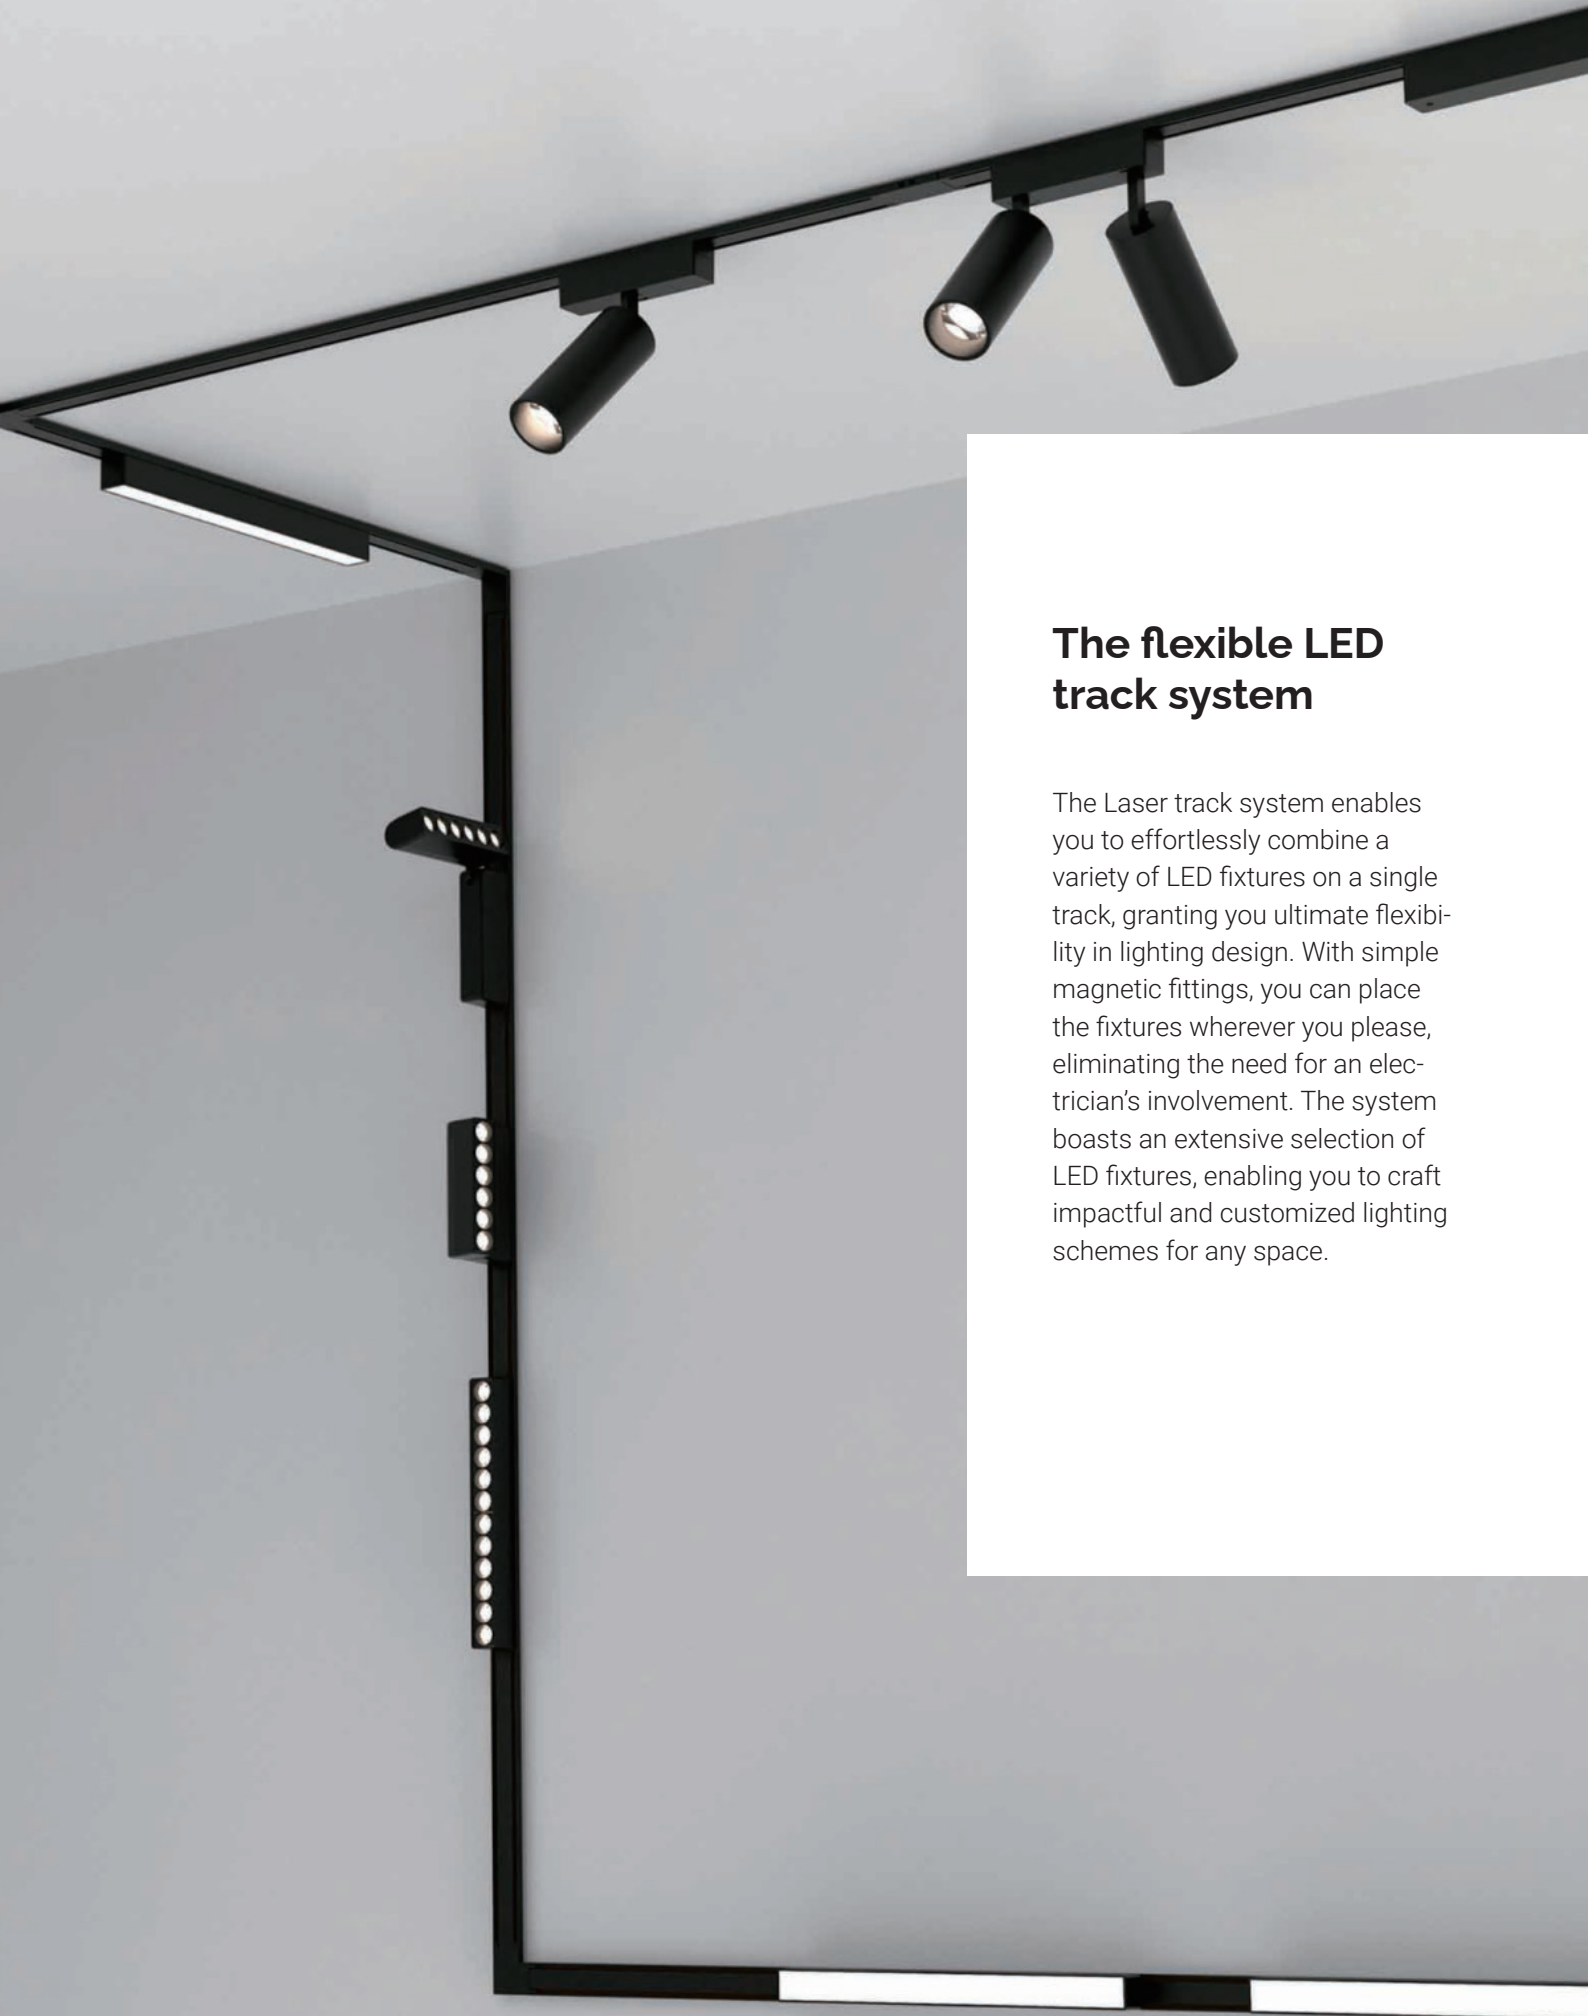

MR. RESISTOR[®]
Lighting Specialist Est. 1968

LASER TRACK

*The Ultra Slim,
48V LED Magnetic
Track System*

1 Laser Track

LASER TRACK

Introducing Laser Track: the cutting-edge surface-mounted LED track system, powered by 48V technology. With its sleek and slender 6mm depth, Laser Track offers a seamlessly minimalistic aesthetic that enhances any space. The diverse range of joints available provides unparalleled flexibility, enabling you to effortlessly run the track along ceilings and down walls in any desired direction.

Installation is a breeze – simply click the sections together and attach the power feed. We offer an array of LED fixtures, each designed to deliver a unique lighting effect tailored to various tasks. Thanks to the ingenious magnetic fittings, your light fixtures can be easily repositioned on the track, allowing you the freedom to modify your lighting arrangement or explore new schemes at any time.

6mm
Depth

The flexible LED track system

The Laser track system enables you to effortlessly combine a variety of LED fixtures on a single track, granting you ultimate flexibility in lighting design. With simple magnetic fittings, you can place the fixtures wherever you please, eliminating the need for an electrician's involvement. The system boasts an extensive selection of LED fixtures, enabling you to craft impactful and customized lighting schemes for any space.