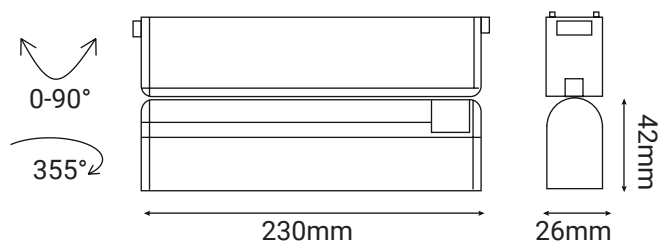

Diffuser Wall Washer

Order Number	Wattage	Voltage	Lumen	Beam Angle	Colour Temp	CRI
○ LAS10056 WHT	10W	48V	800lm	150°	3000K	90+
● LAS10056 BLK	10W	48V	800lm	150°	3000K	90+