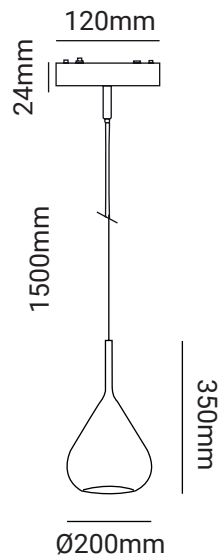

Medium Downlight

Order Number	Wattage	Voltage	Lumen	Beam Angle	Colour Temp	CRI
○ LAS10048 WH/WH	12W	48V	960lm	24°	3000K	90+
● LAS10048 BL/BL	12W	48V	960lm	24°	3000K	90+

LASER LED FITTINGS

Long Downlight

Order Number	Wattage	Voltage	Lumen	Beam Angle	Colour Temp	CRI
○ LAS10049 WH/WH	18W	48V	1440lm	24°	3000K	90+
● LAS10049 BL/BL	18W	48V	1440lm	24°	3000K	90+

Diffuser Wall Washer

Order Number	Wattage	Voltage	Lumen	Beam Angle	Colour Temp	CRI
○ LAS10056 WHT	10W	48V	800lm	150°	3000K	90+
● LAS10056 BLK	10W	48V	800lm	150°	3000K	90+

LASER LED FITTINGS

Flexible Tube

LASER LED FITTINGS

Cone Pendant

Order Number	Wattage	Voltage	Lumen	Beam Angle	Colour Temp	CRI
○ LAS10026 WHT	6W	48V	240lm	38°	3000K	90+
● LAS10026 BLK	6W	48V	240lm	38°	3000K	90+

Ball Pendant

Order Number	Wattage	Voltage	Lumen	Beam Angle	Colour Temp	CRI
○ LAS10012 WH/WH	4.5W	48V	240lm	38°	3000K	90+
● LAS10012 BL/BL	4.5W	48V	240lm	38°	3000K	90+

LASER LED FITTINGS

Ball Large Pendant

Order Number	Wattage	Voltage	Lumen	Beam Angle	Colour Temp	CRI
○ LAS10013 WH/WH	8.5W	48V	480lm	38°	3000K	90+
● LAS10013 BL/BL	8.5W	48V	480lm	38°	3000K	90+

Glass Bubble Pendant