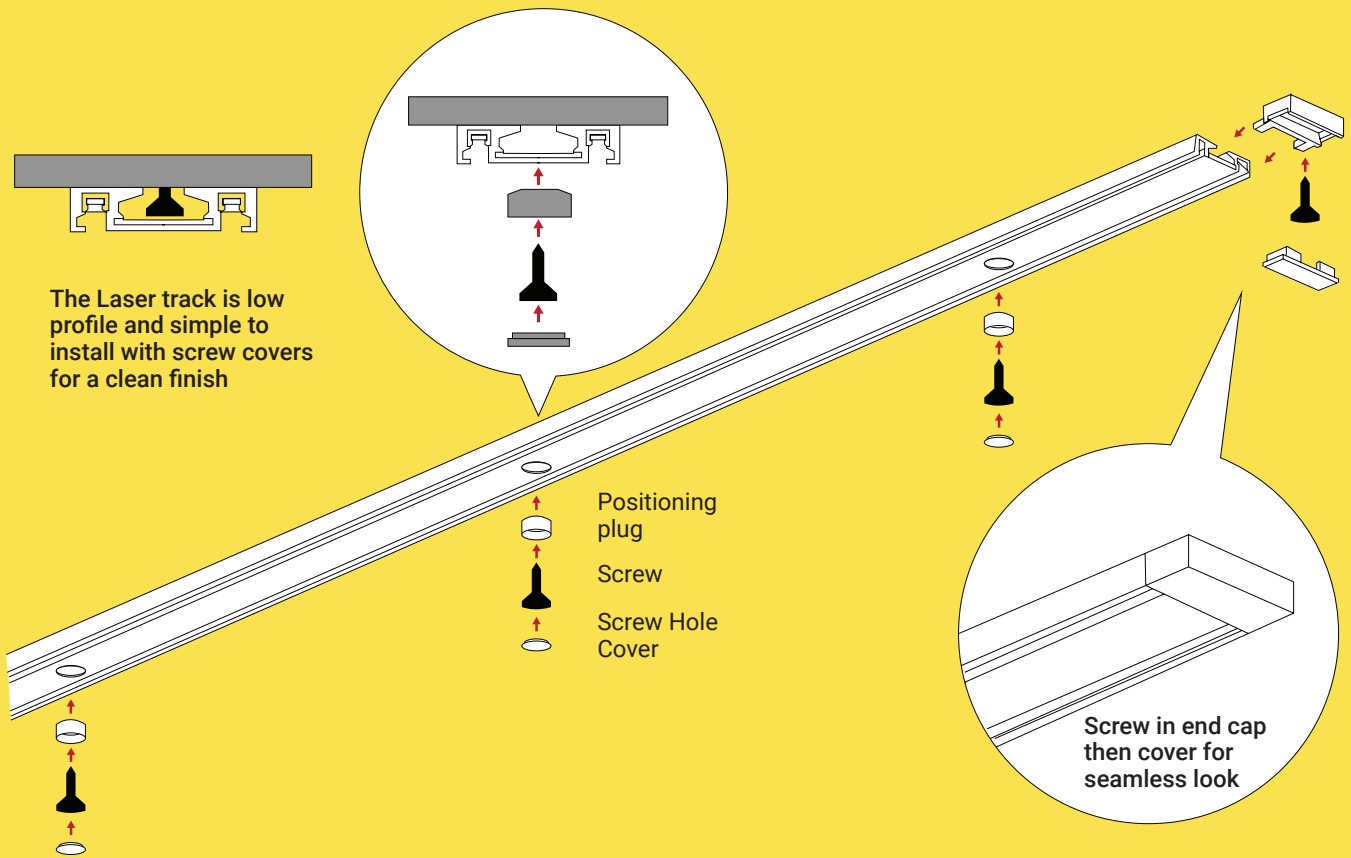

MR. RESISTOR[®]
Lighting Specialist Est. 1968

LASER TRACK

*The Ultra Slim,
48V LED Magnetic
Track System*

1 Laser Track

LASER TRACK

Introducing Laser Track: the cutting-edge surface-mounted LED track system, powered by 48V technology. With its sleek and slender 6mm depth, Laser Track offers a seamlessly minimalistic aesthetic that enhances any space. The diverse range of joints available provides unparalleled flexibility, enabling you to effortlessly run the track along ceilings and down walls in any desired direction.

Installation is a breeze – simply click the sections together and attach the power feed. We offer an array of LED fixtures, each designed to deliver a unique lighting effect tailored to various tasks. Thanks to the ingenious magnetic fittings, your light fixtures can be easily repositioned on the track, allowing you the freedom to modify your lighting arrangement or explore new schemes at any time.

6mm
Depth

The flexible LED track system

The Laser track system enables you to effortlessly combine a variety of LED fixtures on a single track, granting you ultimate flexibility in lighting design. With simple magnetic fittings, you can place the fixtures wherever you please, eliminating the need for an electrician's involvement. The system boasts an extensive selection of LED fixtures, enabling you to craft impactful and customized lighting schemes for any space.

INSTALLING SURFACED LASER TRACK

INSTALLING LASER TRACK SWITCHING TRANSFORMER

INSTALLING LASER TRACK REMOTE TRANSFORMER

The maximum length from the remote LED Driver to the Laser Track is 10 metres

The maximum length of Laser Track is 10 metres