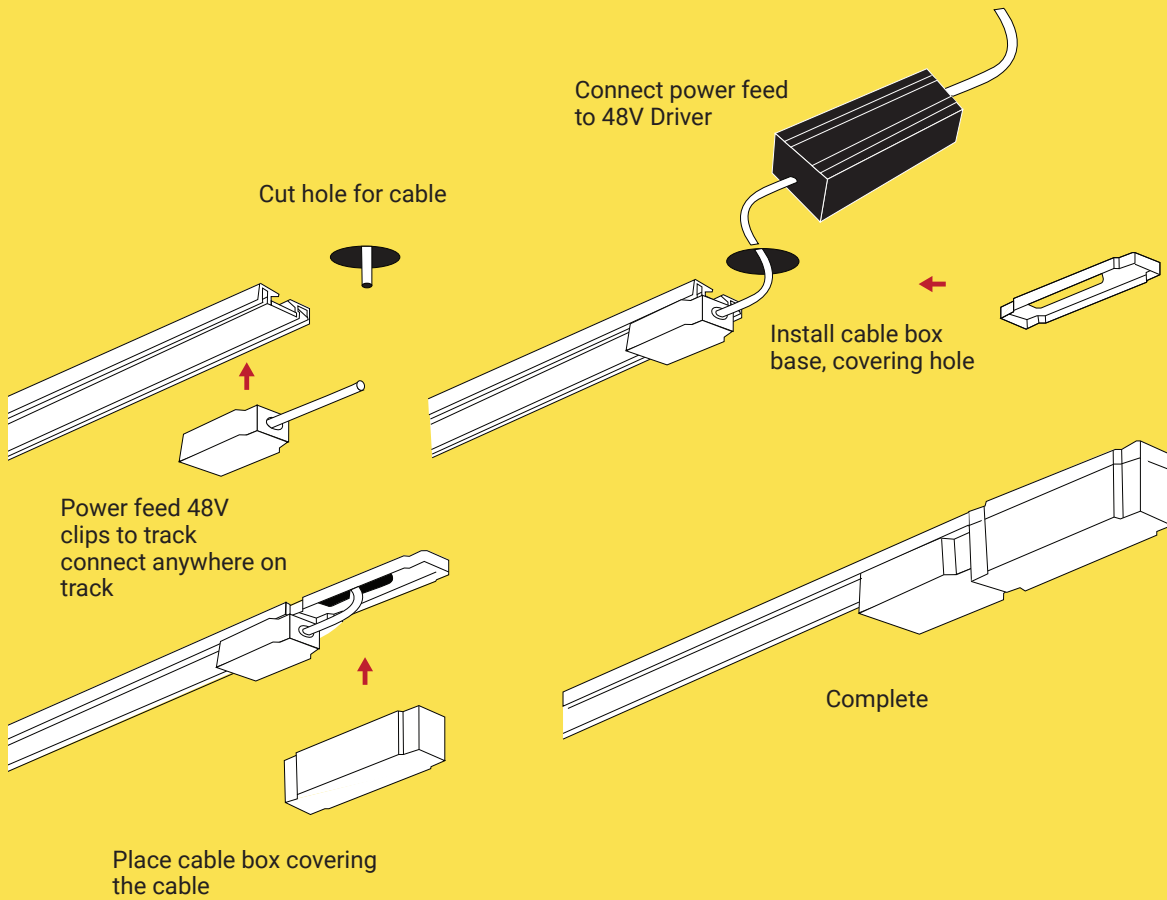

MR. RESISTOR[®]
Lighting Specialist Est. 1968

LASER TRACK

*The Ultra Slim,
48V LED Magnetic
Track System*

1 Laser Track

LASER TRACK

Introducing Laser Track: the cutting-edge surface-mounted LED track system, powered by 48V technology. With its sleek and slender 6mm depth, Laser Track offers a seamlessly minimalistic aesthetic that enhances any space. The diverse range of joints available provides unparalleled flexibility, enabling you to effortlessly run the track along ceilings and down walls in any desired direction.

Installation is a breeze – simply click the sections together and attach the power feed. We offer an array of LED fixtures, each designed to deliver a unique lighting effect tailored to various tasks. Thanks to the ingenious magnetic fittings, your light fixtures can be easily repositioned on the track, allowing you the freedom to modify your lighting arrangement or explore new schemes at any time.

6mm
Depth

The flexible LED track system

The Laser track system enables you to effortlessly combine a variety of LED fixtures on a single track, granting you ultimate flexibility in lighting design. With simple magnetic fittings, you can place the fixtures wherever you please, eliminating the need for an electrician's involvement. The system boasts an extensive selection of LED fixtures, enabling you to craft impactful and customized lighting schemes for any space.

INSTALLING SURFACED LASER TRACK

INSTALLING LASER TRACK SWITCHING TRANSFORMER

INSTALLING LASER TRACK REMOTE TRANSFORMER

The maximum length from the remote LED Driver to the Laser Track is 10 metres

The maximum length of Laser Track is 10 metres