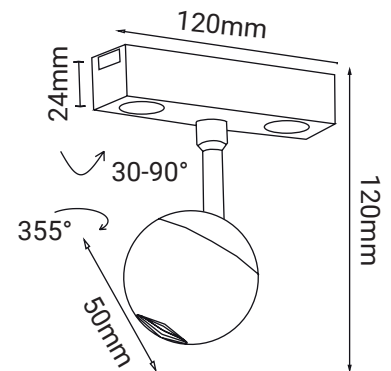

Ball Spotlight

Order Number	Wattage	Voltage	Lumen	Beam Angle	Colour Temp	CRI
○ LAS10023 WHT	5W	48V	300lm	38°	3000K	90+
● LAS10023 BLK	5W	48V	300lm	38°	3000K	90+