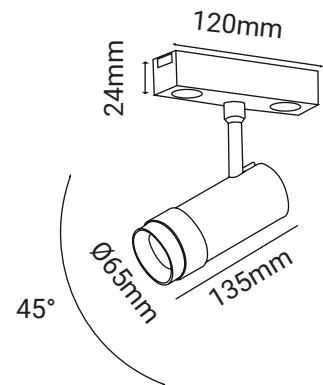

LASER LED FITTINGS

Adjustable Beam Long Spotlight

Order Number	Wattage	Voltage	Lumen	Beam Angle	Colour Temp	CRI
○ LAS10076 WHT	24W	48V	1920lm	10-55°	3000K	90+
● LAS10076 BLK	24W	48V	1920lm	10-55°	3000K	90+