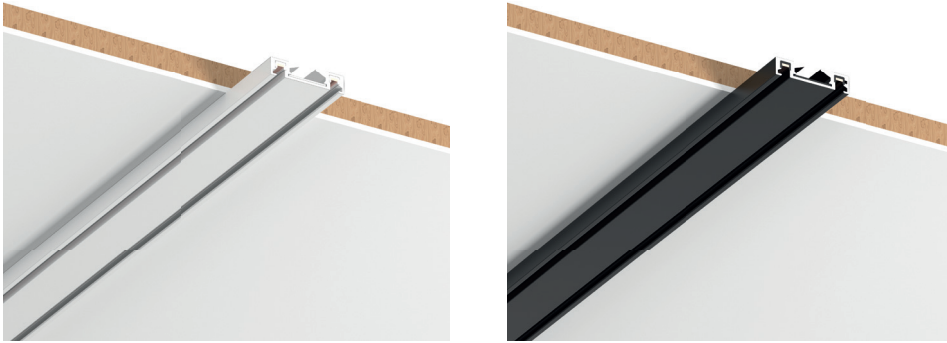

LASER SURFACED TRACK

Order Number	Length	Voltage
○ LAS10118-1M WH	1000mm	48V
● LAS10118-1M BLK	1000mm	48V
○ LAS10118-2M WHT	2000mm	48V
● LAS10118-2M BLK	2000mm	48V