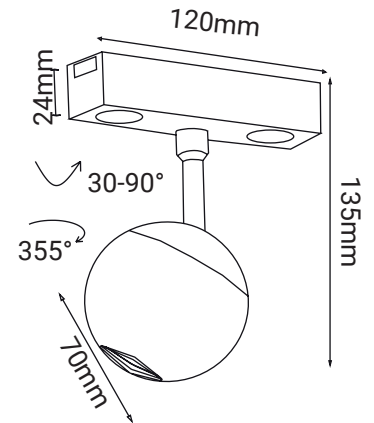

Adjustable Beam Long Spotlight

Order Number	Wattage	Voltage	Lumen	Beam Angle	Colour Temp	CRI
○ LAS10076 WHT	24W	48V	1920lm	10-55°	3000K	90+
● LAS10076 BLK	24W	48V	1920lm	10-55°	3000K	90+

Ball Spotlight

Order Number	Wattage	Voltage	Lumen	Beam Angle	Colour Temp	CRI
○ LAS10023 WHT	5W	48V	300lm	38°	3000K	90+
● LAS10023 BLK	5W	48V	300lm	38°	3000K	90+

LASER LED FITTINGS

Ball Large Spotlight

Order Number	Wattage	Voltage	Lumen	Beam Angle	Colour Temp	CRI
○ LAS10069 WHT	9.5W	48V	600lm	36°	3000K	90+
● LAS10069 BLK	9.5W	48V	600lm	36°	3000K	90+

Can Downlight