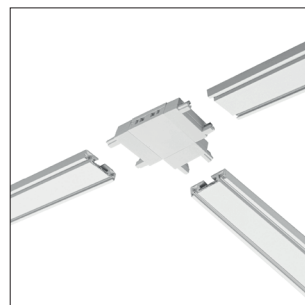

6mm
Depth

The flexible LED track system

The Laser track system enables you to effortlessly combine a variety of LED fixtures on a single track, granting you ultimate flexibility in lighting design. With simple magnetic fittings, you can place the fixtures wherever you please, eliminating the need for an electrician's involvement. The system boasts an extensive selection of LED fixtures, enabling you to craft impactful and customized lighting schemes for any space.

LASER SURFACED TRACK

Order Number	Length	Voltage
○ LAS10118-1M WH	1000mm	48V
● LAS10118-1M BLK	1000mm	48V
○ LAS10118-2M WHT	2000mm	48V
● LAS10118-2M BLK	2000mm	48V

Two track splicing

Corner splicing

T-Joint