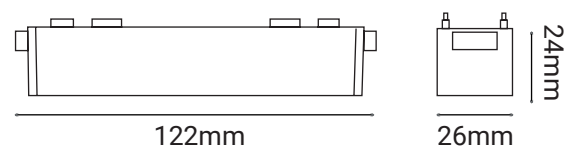

Short Panel

Order Number	Wattage	Voltage	Lumen	Beam Angle	Colour Temp	CRI
○ LAS10050 WH/WH	5W	48V	250lm	24°	3000K	90+
● LAS10050 BL/BL	5W	48V	250lm	24°	3000K	90+