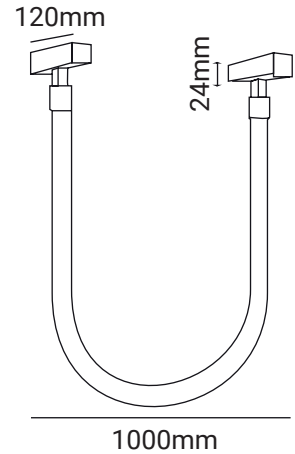

Order Number	Wattage	Voltage	Lumen	Beam Angle	Colour Temp	CRI
○ LAS10018 WHT	16W	48V	750lm	360°	3000K	90+
● LAS10018 BLK	16W	48V	750lm	360°	3000K	90+