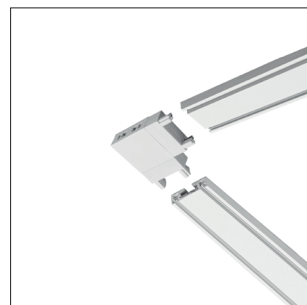

MR. RESISTOR[®]
Lighting Specialist Est. 1968

LASER TRACK

*The Ultra Slim,
48V LED Magnetic
Track System*

1 Laser Track

LASER TRACK

Introducing Laser Track: the cutting-edge surface-mounted LED track system, powered by 48V technology. With its sleek and slender 6mm depth, Laser Track offers a seamlessly minimalistic aesthetic that enhances any space. The diverse range of joints available provides unparalleled flexibility, enabling you to effortlessly run the track along ceilings and down walls in any desired direction.

6mm
Depth

The flexible LED track system

The Laser track system enables you to effortlessly combine a variety of LED fixtures on a single track, granting you ultimate flexibility in lighting design. With simple magnetic fittings, you can place the fixtures wherever you please, eliminating the need for an electrician's involvement. The system boasts an extensive selection of LED fixtures, enabling you to craft impactful and customized lighting schemes for any space.

INSTALLING SURFACED LASER TRACK

INSTALLING LASER TRACK SWITCHING TRANSFORMER

INSTALLING LASER TRACK REMOTE TRANSFORMER

The maximum length from the remote LED Driver to the Laser Track is 10 metres

The maximum length of Laser Track is 10 metres

LASER SURFACED TRACK

Order Number	Length	Voltage
○ LAS10118-1M WH	1000mm	48V
● LAS10118-1M BLK	1000mm	48V
○ LAS10118-2M WHT	2000mm	48V
● LAS10118-2M BLK	2000mm	48V

Two track splicing

Corner splicing

T-Joint