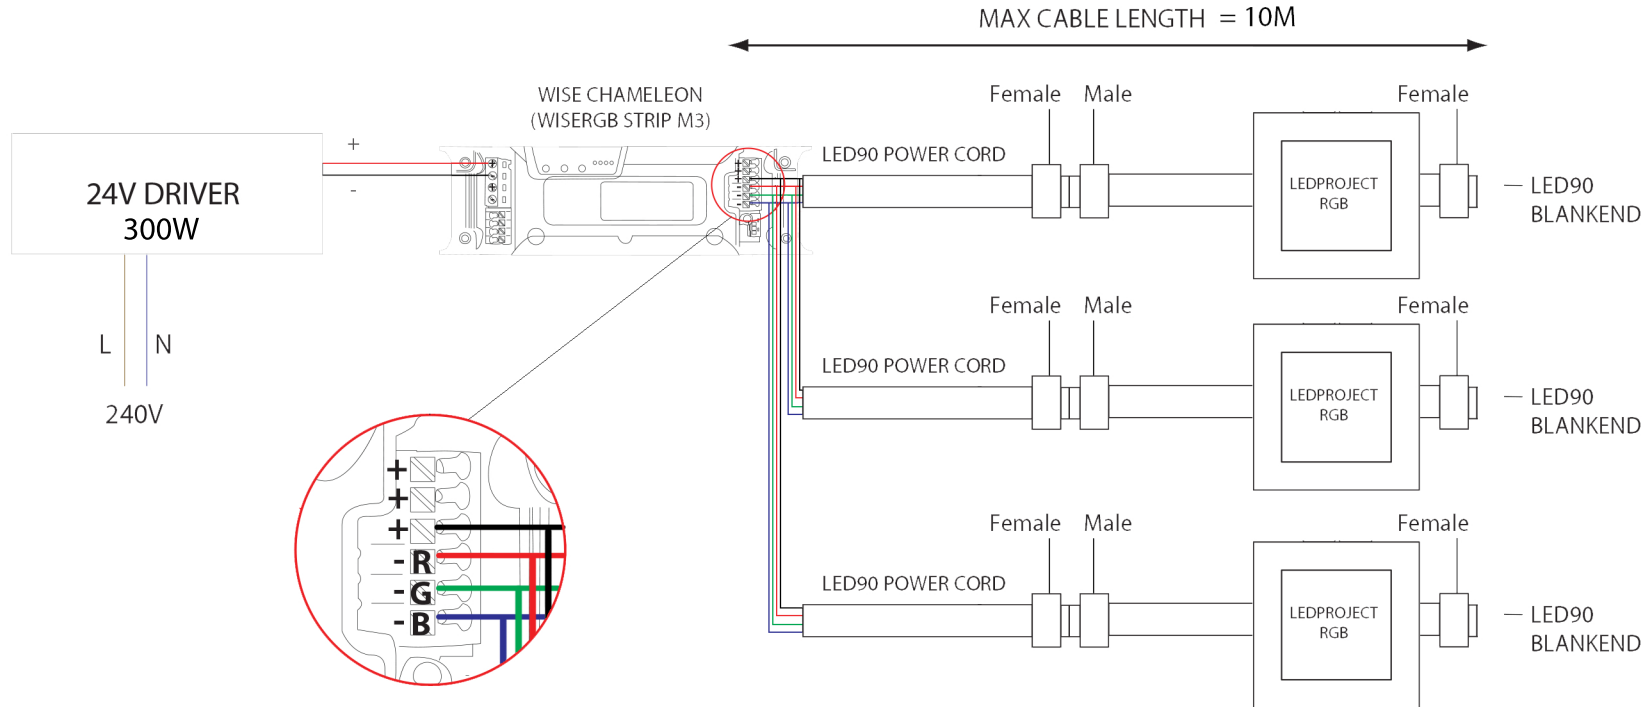

# LEDPROJECT RGBV2 - 100W / 24V

WIRING DIAGRAM TO SHOW THE LED PROJECT RGB FLOODLIGHT PROJECTOR WITH THE WISE CHAMELEON STRIP PACK

MAX CONNECTION - 3 UNITS