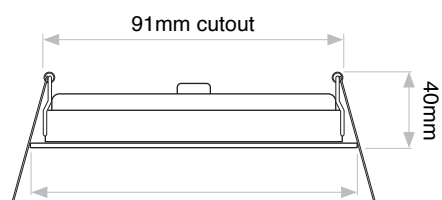

Colour	Colour Temp	Product Code	Dimming	Wattage	Comparable Halogen	Beam Angle	Power Factor	Lumens	Lumens per Watt	CRI
White	2700K	FIRE BLAJ2501IN	Yes	9W	75W	30°	0.90	600	90	90
White	3000K	FIRE BLAJ2501WW	Yes	9W	75W	30°	0.90	600	90	90