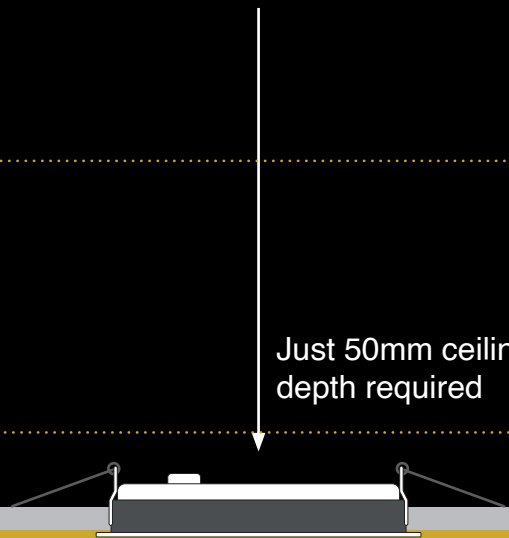

Low ceiling depth

Strong steel clips

STANDARD FIRE-RATED
DOWNLIGHT

At least 120mm ceiling
depth required

BLAZE LOW-PROFILE

Just 50mm ceiling
depth required

BLAZE LOW PROFILE DOWNLIGHTS ARE
IDEAL FOR IDEAL FOR SCENARIOS WHERE
CEILING DEPTH IS LIMITED.

ONLY 50MM CLEARANCE RECESSED DEPTH IS
REQUIRED FOR HEAT DISPERSAL.

BLAZE LOW-PROFILE ADJUSTABLE 6W

- Fire Rated - Part B
- Adjustable
- Soundproof - Part E
- Energy Efficient - Part L
- Rated IP65
- Small and Compact Size
- Dimmable with leading/trailing edge dimmers
- Double Insulated
- Depth 40mm
- 25,000 hours lifetime