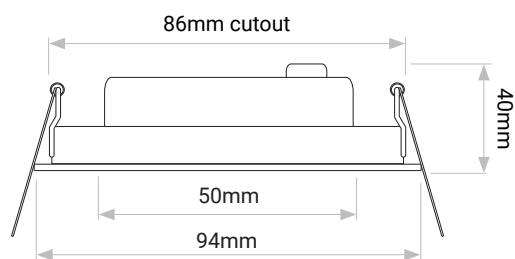

Low ceiling depth

Strong steel clips

STANDARD FIRE-RATED
DOWNLIGHT

At least 120mm ceiling
depth required

BLAZE LOW-PROFILE

Just 50mm ceiling
depth required

BLAZE LOW PROFILE DOWNLIGHTS ARE
IDEAL FOR IDEAL FOR SCENARIOS WHERE
CEILING DEPTH IS LIMITED.

ONLY 50MM CLEARANCE RECESSED DEPTH IS
REQUIRED FOR HEAT DISPERSAL.

BLAZE LOW-PROFILE ADJUSTABLE 6W

- Fire Rated - Part B
- Adjustable
- Soundproof - Part E
- Energy Efficient - Part L
- Rated IP65
- Small and Compact Size
- Dimmable with leading/trailing edge dimmers
- Double Insulated
- Depth 40mm
- 25,000 hours lifetime