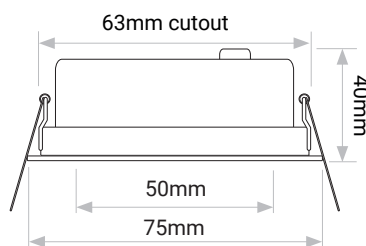

Colour	Colour Temp	Product Code	Dimming	Wattage	Beam Angle	IP Rating	Lumens	Lumens per Watt	CRI
White	2700K	FIRE BLFIX32130I	Yes	6W	30°	65	500	83	92
White	3000K	FIRE BLFIX32130W	Yes	6W	30°	65	500	83	92