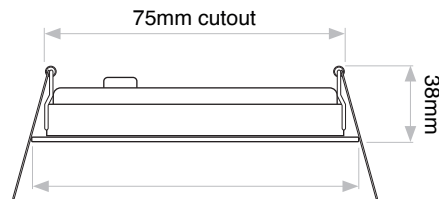

BLAZE LOW-PROFILE HIGH BRIGHTNESS FIXED 7W

WHITE

BLACK

- Fire Rated - Part B
- Fixed
- Energy Efficient - Part L
- Soundproof - Part E
- Rated IP64
- Small and Compact Size
- Dimmable with leading/trailing edge dimmers
- Double Insulated
- Depth 38mm
- 25,000 hours lifetime