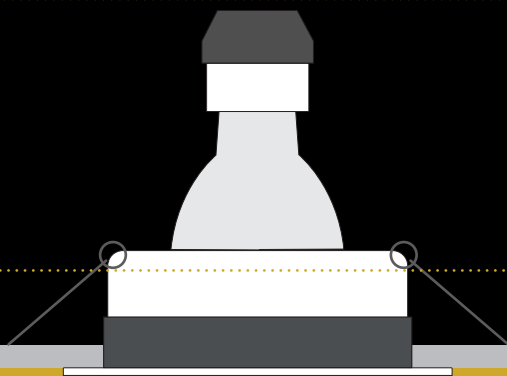

Low ceiling depth

Strong steel clips

STANDARD FIRE-RATED
DOWNLIGHT

At least 120mm ceiling
depth required

BLAZE LOW-PROFILE

Just 50mm ceiling
depth required

BLAZE LOW PROFILE DOWNLIGHTS ARE
IDEAL FOR IDEAL FOR SCENARIOS WHERE
CEILING DEPTH IS LIMITED.