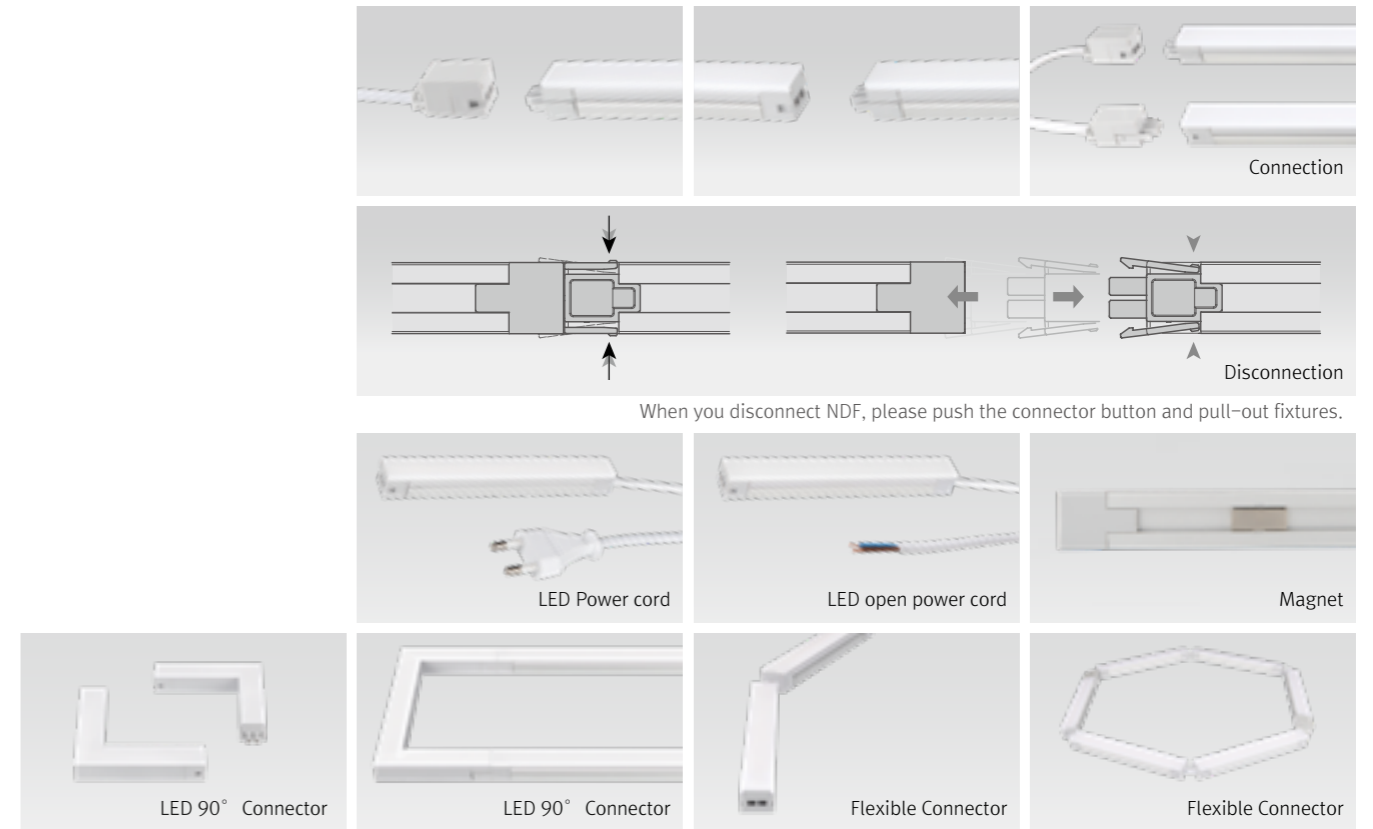

FLX Stix NDFree

No more transformer with FLX Stix NDFree

Slim, Simple, Safe, Fast Integral Driver

- Easy and quick installation, Long connection
- LED driver is not required (AC Direct Powered)
- Innovative Slim design
- Safe connection with locking system
- No dark spot at the linkage point for seamless effect
- Line voltage phase dimming

FLX Stix NDFree

Various options

Installation

Max. connection

- 400W in one row (single power feed)

Specification

Model Name	Power Input	Lamp Power	Power Factor	Lumens	Energy Efficiency	Color Rendering	Available Color	Operating temperature
NDF3 40K-230V-C90	AC 220-240V	2.5 W	PF > 0.9	212 lm	85 lm/W	Ra > 90	2,700K/3,000K/3,500K/4,000K	0 ~ 45°C
NDF5 40K-230V-C90	AC 220-240V	5 W	PF > 0.9	340 lm	85 lm/W	Ra > 90	2,700K/3,000K/3,500K/4,000K	0 ~ 45°C
NDF10 40K-230V-C90	AC 220-240V	10 W	PF > 0.9	720 lm	90 lm/W	Ra > 90	2,700K/3,000K/3,500K/4,000K	0 ~ 45°C
NDF15 40K-230V-C90	AC 220-240V	15 W	PF > 0.9	1,080 lm	90 lm/W	Ra > 90	2,700K/3,000K/3,500K/4,000K	0 ~ 45°C
NDF20 40K-230V-C90	AC 220-240V	20 W	PF > 0.9	1,440 lm	90 lm/W	Ra > 90	2,700K/3,000K/3,500K/4,000K	0 ~ 45°C

* LED 90° Connector
NDF3 40K-230V-C90-90

* Flexible Connector
NDF3 40K-230V-C90-Flex2

NDF3 40K-230V-C90-Flex3

NDF3 40K-230V-C90-Flex5

* LED Power Cord
NDF3 40K-230V-C90-PC / OPC

Accessories

Ⓐ Power cord : NDFPC/T (1,800mm)

Ⓑ Open power cord : NDFOPC/T (1,800mm)

Ⓒ LED Power cord : NDF3 40K-230V-C90-PC

NDF3 (147mm) fixture with 1,800mm power cord

Ⓓ LED open power cord : NDF3 40K-230V-C90-OPC

NDF3 (147mm) fixture with 1,800mm open power cord