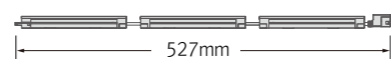

NDF3 40K-230V-C90-Flex3