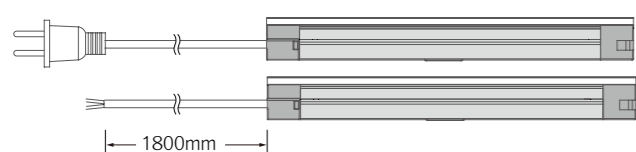

* LED Power Cord
NDF3 40K-230V-C90-PC / OPC