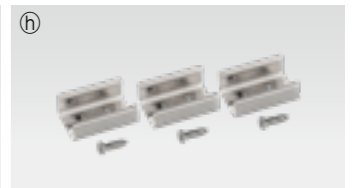

Ⓔ LED 90° Connector : NDF3 40K-230V-C90-90

Ⓛ Flexible Connector : NDF3 40K-230V-C90-Flex

NDF3 Flex2 (359.5mm), NDF3 Flex3 (521.5mm), NDF3 Flex5 (830.5mm)

Ⓜ Connecting cable : NDFPTC/T

NDFPTC/T	NDFPTC1/T	NDFPTC2/T	NDFPTC4/T	NDFPTC6/T
150mm(6inch)	300mm(1feet)	600mm(2feet)	1,200mm(4feet)	1,800mm(6feet)

Ⓨ Mounting brackets : NDF-BRACKET1

1Set=3pcs Included with fixture

Ⓩ Angle bracket (15° & 40°) : NDF-BRACKET2

1Set=3pcs

ⓐ Connecting bracket : NDF-BRACKET3

Included with fixture

ⓑ End Cap : NDF-CAP

Included with fixture