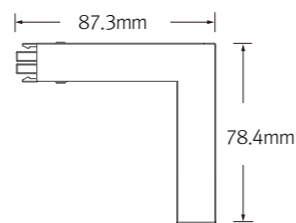

Specification

Model Name	Power Input	Lamp Power	Power Factor	Lumens	Energy Efficiency	Color Rendering	Available Color	Operating temperature
NDF3 40K-230V-C90	AC 220-240V	2.5 W	PF > 0.9	212 lm	85 lm/W	Ra > 90	2,700K/3,000K/3,500K/4,000K	0 ~ 45°C
NDF5 40K-230V-C90	AC 220-240V	5 W	PF > 0.9	340 lm	85 lm/W	Ra > 90	2,700K/3,000K/3,500K/4,000K	0 ~ 45°C
NDF10 40K-230V-C90	AC 220-240V	10 W	PF > 0.9	720 lm	90 lm/W	Ra > 90	2,700K/3,000K/3,500K/4,000K	0 ~ 45°C
NDF15 40K-230V-C90	AC 220-240V	15 W	PF > 0.9	1,080 lm	90 lm/W	Ra > 90	2,700K/3,000K/3,500K/4,000K	0 ~ 45°C
NDF20 40K-230V-C90	AC 220-240V	20 W	PF > 0.9	1,440 lm	90 lm/W	Ra > 90	2,700K/3,000K/3,500K/4,000K	0 ~ 45°C

Dimension

Model Name	Voltage Input (V)	Lamp Power (W)	A (mm)	B (mm)	C (mm)	D (mm)	E (mm)	F (mm)	G (mm)
NDF3 40K-230V-C90	AC 220-240V	2.5	147	156	178.7	19	18	18	16.8
NDF5 40K-230V-C90	AC 220-240V	5	282.5	291.5	314	19	18	18	16.8
NDF10 40K-230V-C90	AC 220-240V	10	560.5	569.5	592	19	18	18	16.8
NDF15 40K-230V-C90	AC 220-240V	15	839	848	870.5	19	18	18	16.8
NDF20 40K-230V-C90	AC 220-240V	20	1,117	1,126	1,148.5	19	18	18	16.8

* LED 90° Connector
NDF3 40K-230V-C90-90