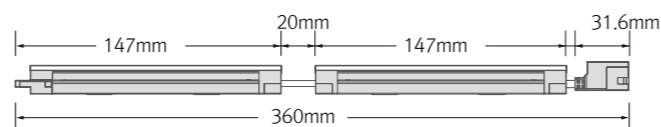

* Flexible Connector
NDF3 40K-230V-C90-Flex2