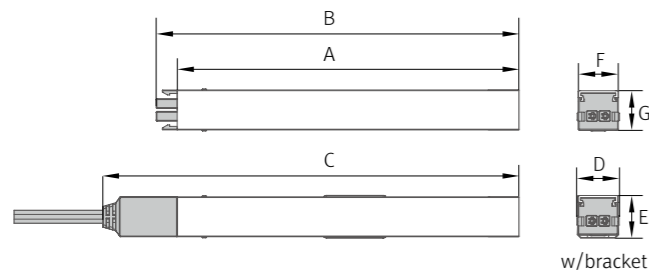

Dimension

Model Name	Voltage Input (V)	Lamp Power (W)	A (mm)	B (mm)	C (mm)	D (mm)	E (mm)	F (mm)	G (mm)
NDF3 40K-230V-C90	AC 220-240V	2.5	147	156	178.7	19	18	18	16.8
NDF5 40K-230V-C90	AC 220-240V	5	282.5	291.5	314	19	18	18	16.8
NDF10 40K-230V-C90	AC 220-240V	10	560.5	569.5	592	19	18	18	16.8
NDF15 40K-230V-C90	AC 220-240V	15	839	848	870.5	19	18	18	16.8
NDF20 40K-230V-C90	AC 220-240V	20	1,117	1,126	1,148.5	19	18	18	16.8

* LED 90° Connector
NDF3 40K-230V-C90-90

* Flexible Connector
NDF3 40K-230V-C90-Flex2

NDF3 40K-230V-C90-Flex3

NDF3 40K-230V-C90-Flex5

* LED Power Cord
NDF3 40K-230V-C90-PC / OPC

Accessories

Ⓐ Power cord : NDFPC/T (1,800mm)

Ⓑ Open power cord : NDFOPC/T (1,800mm)

Ⓒ LED Power cord : NDF3 40K-230V-C90-PC

NDF3 (147mm) fixture with 1,800mm power cord

Ⓓ LED open power cord : NDF3 40K-230V-C90-OPC

NDF3 (147mm) fixture with 1,800mm open power cord