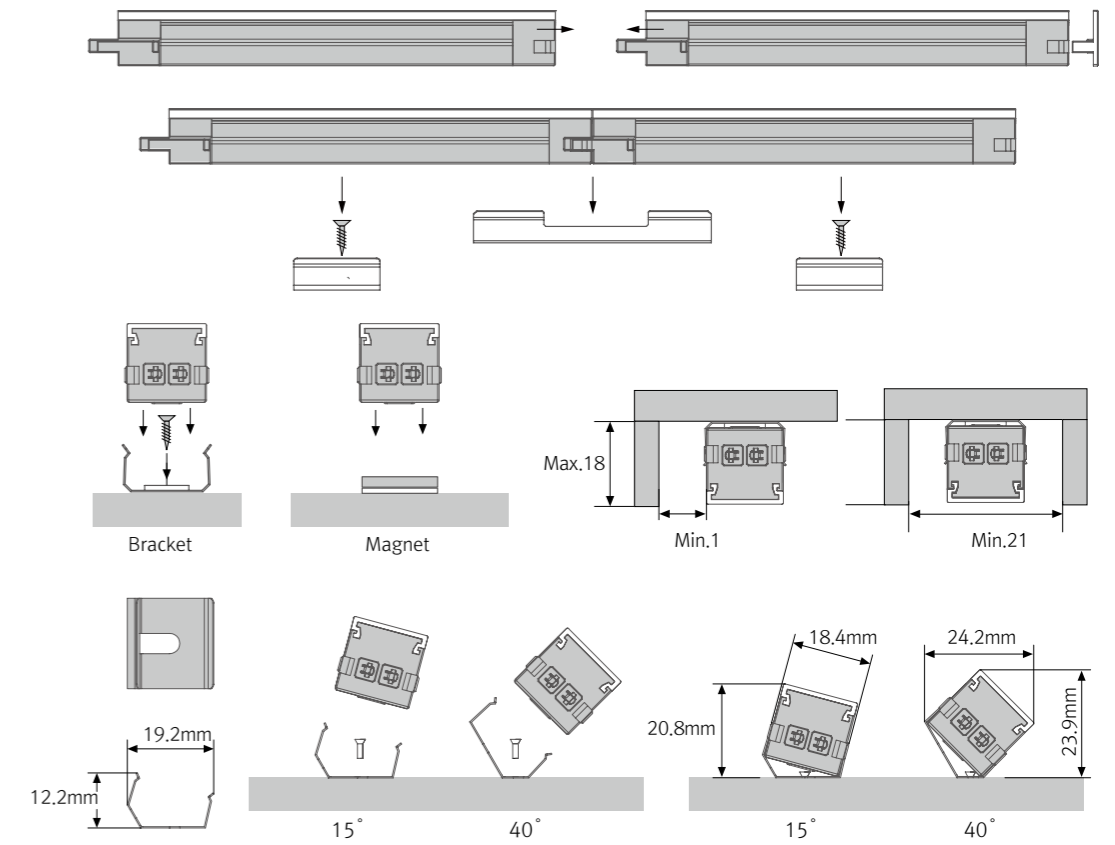

Installation

Max. connection

- 400W in one row (single power feed)