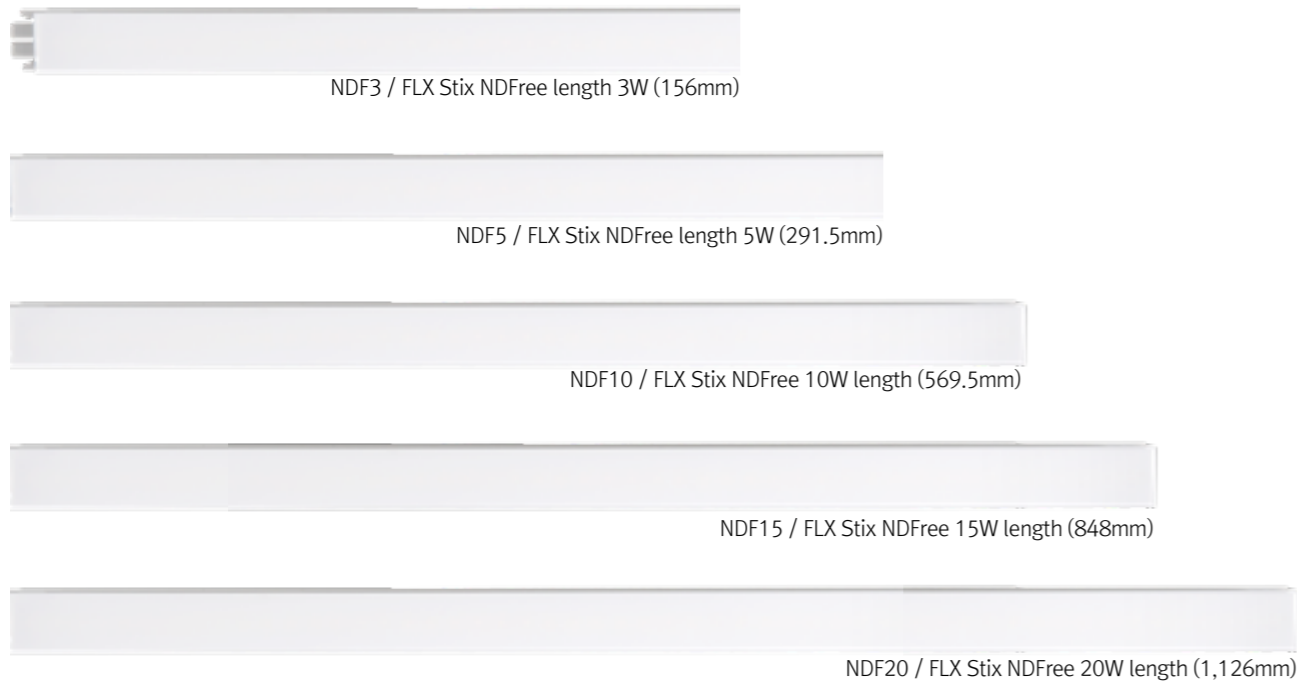

FLX Stix NDFree

No more transformer with FLX Stix NDFree

Slim, Simple, Safe, Fast Integral Driver

- Easy and quick installation, Long connection
- LED driver is not required (AC Direct Powered)
- Innovative Slim design
- Safe connection with locking system
- No dark spot at the linkage point for seamless effect
- Line voltage phase dimming

FLX Stix NDFree

Various options

Installation

Max. connection

- 400W in one row (single power feed)

Specification

Model Name	Power Input	Lamp Power	Power Factor	Lumens	Energy Efficiency	Color Rendering	Available Color	Operating temperature
NDF3 40K-230V-C90	AC 220-240V	2.5 W	PF > 0.9	212 lm	85 lm/W	Ra > 90	2,700K/3,000K/3,500K/4,000K	0 ~ 45°C
NDF5 40K-230V-C90	AC 220-240V	5 W	PF > 0.9	340 lm	85 lm/W	Ra > 90	2,700K/3,000K/3,500K/4,000K	0 ~ 45°C
NDF10 40K-230V-C90	AC 220-240V	10 W	PF > 0.9	720 lm	90 lm/W	Ra > 90	2,700K/3,000K/3,500K/4,000K	0 ~ 45°C
NDF15 40K-230V-C90	AC 220-240V	15 W	PF > 0.9	1,080 lm	90 lm/W	Ra > 90	2,700K/3,000K/3,500K/4,000K	0 ~ 45°C
NDF20 40K-230V-C90	AC 220-240V	20 W	PF > 0.9	1,440 lm	90 lm/W	Ra > 90	2,700K/3,000K/3,500K/4,000K	0 ~ 45°C

Dimension

Model Name	Voltage Input (V)	Lamp Power (W)	A (mm)	B (mm)	C (mm)	D (mm)	E (mm)	F (mm)	G (mm)
NDF3 40K-230V-C90	AC 220-240V	2.5	147	156	178.7	19	18	18	16.8
NDF5 40K-230V-C90	AC 220-240V	5	282.5	291.5	314	19	18	18	16.8
NDF10 40K-230V-C90	AC 220-240V	10	560.5	569.5	592	19	18	18	16.8
NDF15 40K-230V-C90	AC 220-240V	15	839	848	870.5	19	18	18	16.8
NDF20 40K-230V-C90	AC 220-240V	20	1,117	1,126	1,148.5	19	18	18	16.8

Ⓑ Open power cord : NDFOPC/T (1,800mm)

Ⓒ LED Power cord : NDF3 40K-230V-C90-PC

NDF3 (147mm) fixture with 1,800mm power cord

Ⓓ LED open power cord : NDF3 40K-230V-C90-OPC

NDF3 (147mm) fixture with 1,800mm open power cord