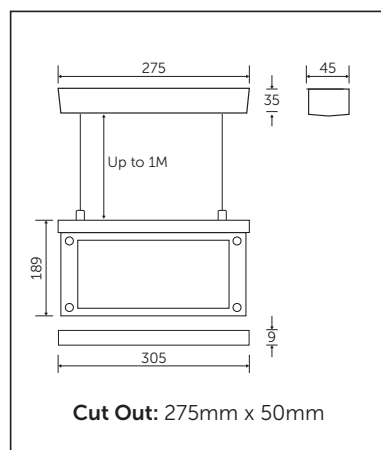

09010 Recessed Suspended Exit Blade

Code	W	Description	Viewing Distance	Temp	Hours
09009	2.5	LED Emergency Exit Blade Surface Suspended including Up Legend. Maintained/Non Maintained	25M	6500K	25000
09010	2.5	LED Emergency Exit Blade Recessed Suspended including Up Legend. Maintained/Non Maintained	25M	6500K	25000
09013	-	New Legend Left + Right for Exit Blade	-	-	-
09014	-	New Legend Down for Exit Blade	-	-	-
09015	-	New Legend Up for Exit Blades (spare accessory)	-	-	-
09016	-	Old Legend Left + Right for Exit Blade	-	-	-
09017	-	Old Legend Down for Exit Blade	-	-	-
09018	-	Old Legend Up for Exit Blade	-	-	-

¹ Exceeds EU standard of 70 for Lumens Maintenance Ratio
² Exceeds EU standard of Ra 80 for Colour Rendering Index
³ Subject to terms & conditions (Contact Customer Service)