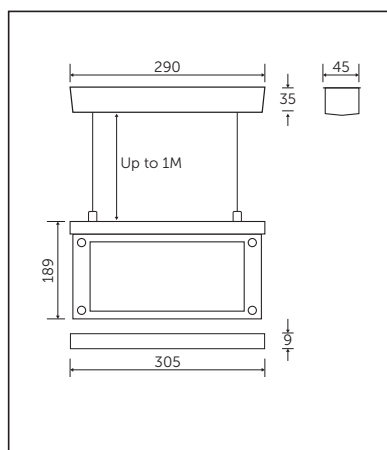

Spectrum

Technical Specification

Data	
Construction	Polycarbonate/Aluminium
LED Chip	Samsung
IP Rating	IP20
Operating Temp	-5°C to +35°C
Input Voltage	220 - 240V
Power Factor	> 0.9

09009 Surface Suspended Exit Blade