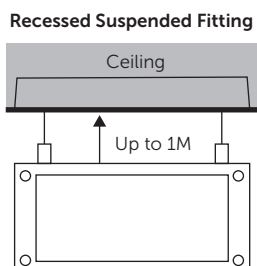

Spectrum LED Emergency Suspended Exit Blade

Surface Suspended (09009)

- Sleek, low profile design
- Supplied with New Up Legend as standard
- Suitable for Commercial and Industrial installations
- Maintained and Non Maintained
- 25M Viewing Distance
- Viewable from both sides
- Drop up to 1M

Manual Push Test Indicator

Once activated, unit illuminates for 5 minutes to indicate fitting is functioning correctly. Key Test feature can also be used.

Recessed Suspended (09010)

- Sleek, low profile design
- Supplied with New Up Legend as standard
- Suitable for Commercial and Industrial installations
- Maintained and Non Maintained
- 25M Viewing Distance
- Viewable from both sides
- Drop up to 1M

Manual Push Test Indicator

Once activated, unit illuminates for 5 minutes to indicate fitting is functioning correctly. Key Test feature can also be used.

09009 / 09010 Legend Options

09013 New (ISO) Legend Reversible Left & Right

09014 New (ISO) Legend Down

09016 Old (Euro) Legend Reversible Left & Right

09017 Old (Euro) Legend Down

09018 Old (Euro) Legend Up

Spectrum

Technical Specification

Data	
Construction	Polycarbonate/Aluminium
LED Chip	Samsung
IP Rating	IP20
Operating Temp	-5°C to +35°C
Input Voltage	220 - 240V
Power Factor	> 0.9