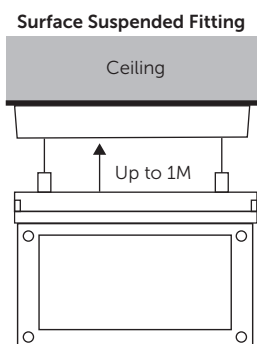

Spectrum LED Emergency Suspended Exit Blade

Surface Suspended (09009)

- Sleek, low profile design
- Supplied with New Up Legend as standard
- Suitable for Commercial and Industrial installations
- Maintained and Non Maintained
- 25M Viewing Distance
- Viewable from both sides
- Drop up to 1M

Manual Push Test Indicator

Once activated, unit illuminates for 5 minutes to indicate fitting is functioning correctly. Key Test feature can also be used.

Recessed Suspended (09010)

- Sleek, low profile design
- Supplied with New Up Legend as standard
- Suitable for Commercial and Industrial installations
- Maintained and Non Maintained
- 25M Viewing Distance
- Viewable from both sides
- Drop up to 1M

Manual Push Test Indicator

Once activated, unit illuminates for 5 minutes to indicate fitting is functioning correctly. Key Test feature can also be used.

09009 / 09010 Legend Options

09013 New (ISO) Legend Reversible Left & Right

09014 New (ISO) Legend Down

09016 Old (Euro) Legend Reversible Left & Right

09017 Old (Euro) Legend Down

09018 Old (Euro) Legend Up

Spectrum

Technical Specification

Data	
Construction	Polycarbonate/Aluminium
LED Chip	Samsung
IP Rating	IP20
Operating Temp	-5°C to +35°C
Input Voltage	220 - 240V
Power Factor	> 0.9