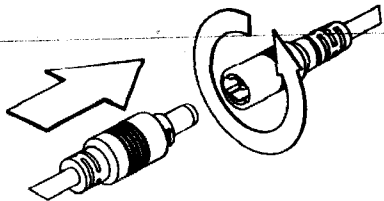

1

Turn off power

2

Ø32mm

3

4

5

6

Turn on power. Unit must be charged for 24 hours before initial use.

3 Year Guarantee - 1 Year Guarantee on Battery

☑ ☐ CE ⓧ IP20 3W

Subject to change without notice. © B. DE.