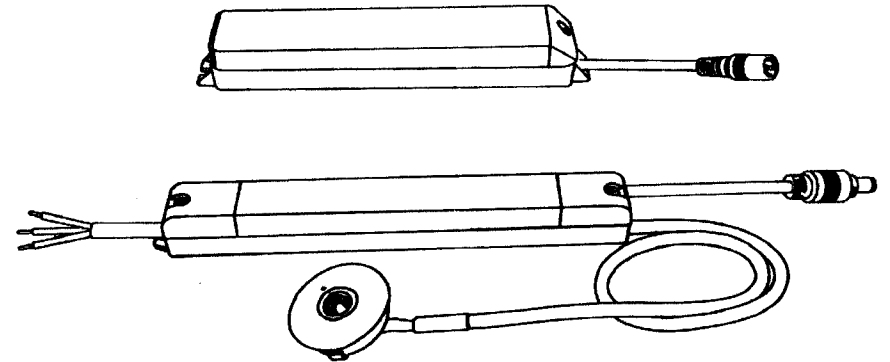

1

Turn off power

2

Ø32mm

3

4

5

6

Turn on power. Unit must be charged for 24 hours before initial use.

3 Year Guarantee - 1 Year Guarantee on Battery

☑ ☐ CE ⓧ IP20 3W

Subject to change without notice. © B. DE.