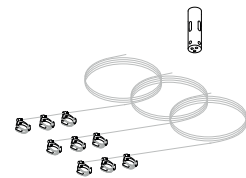

The LED driver is located inside the canopy. Available in a large range of finishes. A uniform light is directed inside the circle.

The Circle pendant System can be installed as an individual chandelier suspended above tables or reception desks but also in groups to create modern lighted compositions suitable to fill even spaces of big dimension.

Electric cable length 250cm

Compositions with single ceiling attachments (max 3 lamps)

3 lamps cable kit

0991/B

- 3 Stell cables 4mt.
- 1 Displacement element for cable fixing.
- 3 Suspension clips.

Ceiling roses