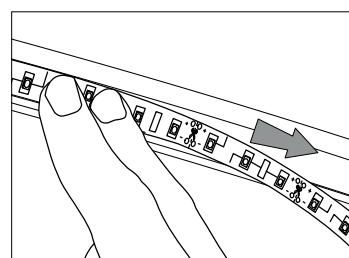

WW LED 90W 9480lm 3000K

XW LED 90W 8920lm 2700K

Assembly scheme

The lamp is supplied in 4 separate sectors to be assembled during installation

The image shows the interior of a rustic building. A prominent feature is a wall made of large, grey, irregular stones. The ceiling is made of dark wood with visible beams. A modern, circular light fixture with a glowing orange ring is suspended from the ceiling. The lighting is warm and focused on the stone wall. The overall atmosphere is cozy and modern.