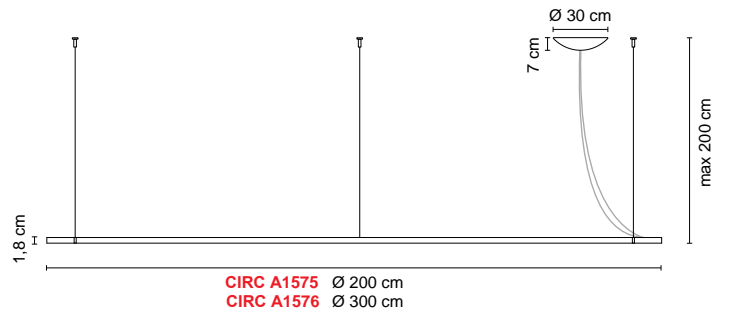

CIRC A1575 3,00 kg

- /01 White
- /02 Black

W LED 60W 6696lm 4000K

WW LED 60W 6320lm 3000K

XW LED 60W 5950lm 2700K

CIRC A1576 5,00 kg

- /01 White
- /02 Black

W LED 90W 10360lm 4000K

WW LED 90W 9480lm 3000K

XW LED 90W 8920lm 2700K