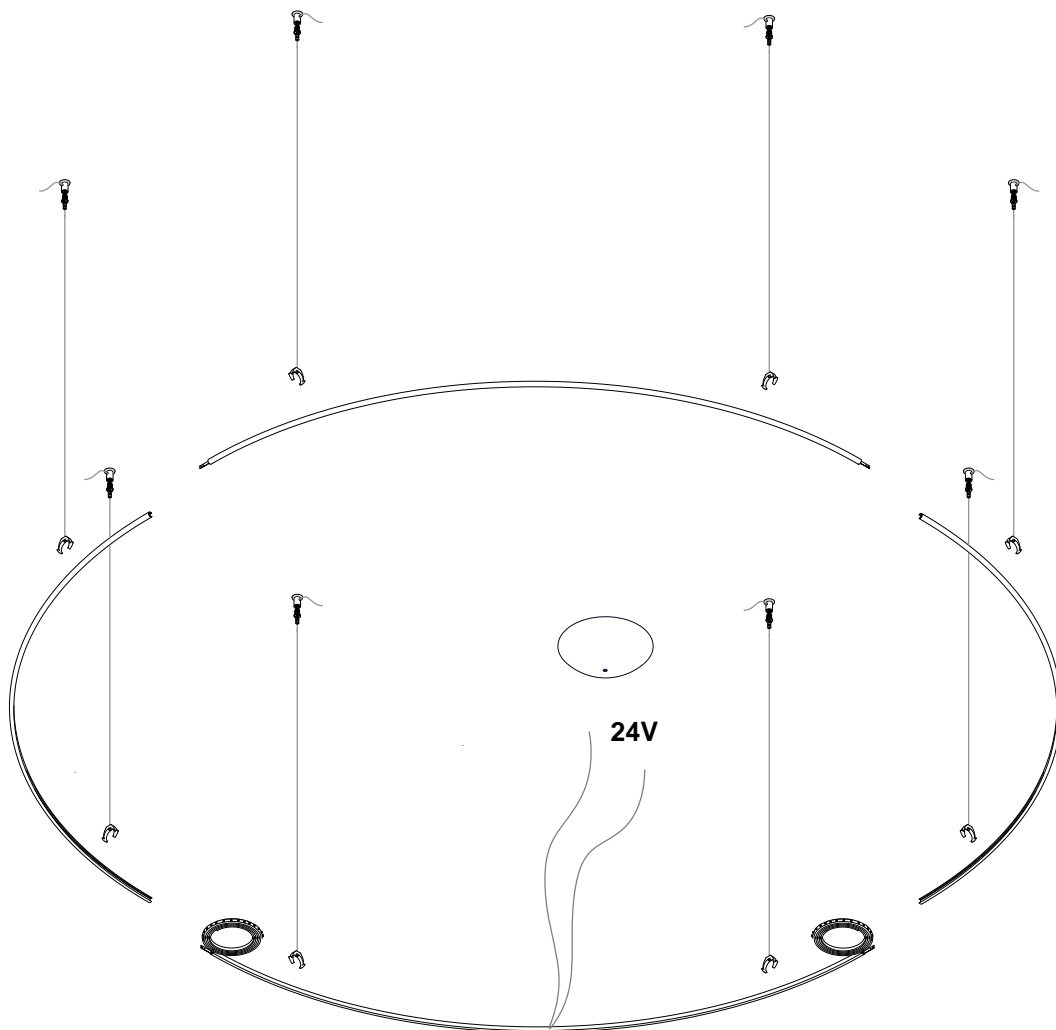

Assembly scheme

The lamp is supplied in 4 separate sectors to be assembled during installation