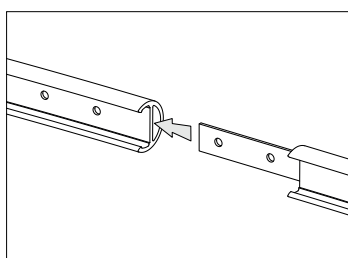

Assembly scheme

The lamp is supplied in 4 separate sectors to be assembled during installation