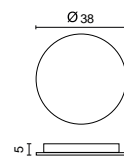

Ceiling rose with converters 200W

		240V		50/60Hz 220-240V - 2x100W	1,70 kg
0990/200	/01 White	/M	/D		
0990/200	/02 Black	/M	/D		
0990/200	/25 Satin gold	/M	/D		
0990/200	/75 Decor silver	/M	/D		
0990/200	/76 Decor gold	/M	/D		
0990/200	/77 Decor copper	/M	/D		
0990/200	/78 Decor bronze	/M	/D