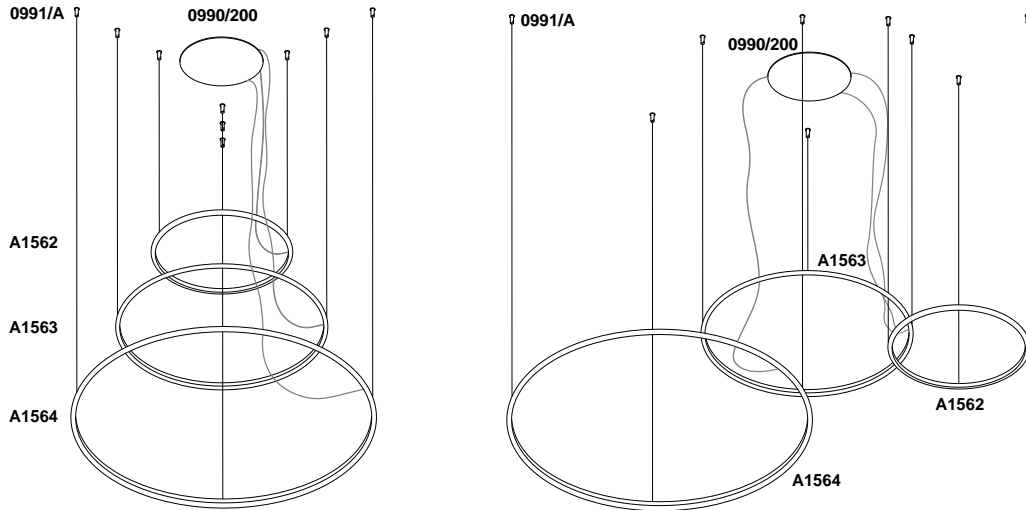

76 Decor Gold

77 Decor Copper

78 Decor Bronze

Compositions with multiple ceiling attachments

Single lamp cable kit

0991/A

3 Stell cables 2mt.
3 Element for cable fixing.
3 Suspension clips.

Lamps

LED source 24V-18W/mt

Code	Ø cm	Watt	Finishes	LED colour		LED colour		LED colour	
				2700K	Lm	3000K	Lm	4000K	Lm
CIRCA1566	50	27	/01 White	XW	3225	WW	3600	W	3750
CIRCA1566	50	27	/02 Black	XW	3225	WW	3600	W	3750
CIRCA1566	50	27	/25 Satin gold	XW	3225	WW	3600	W	3750
CIRCA1566	50	27	/31 Chromed	XW	3225	WW	3600	W	3750
CIRCA1566	50	27	/75 Decor silver	XW	3225	WW	3600	W	3750
CIRCA1566	50	27	/76 Decor gold	XW	3225	WW	3600	W	3750
CIRCA1566	50	27	/77 Decor copper	XW	3225	WW	3600	W	3750
CIRCA1566	50	27	/78 Decor bronze	XW	3225	WW	3600	W	3750
CIRCA1562	70	37,5	/01 White	XW	4479	WW	4958	W	5000
CIRCA1562	70	37,5	/02 Black	XW	4479	WW	4958	W	5000
CIRCA1562	70	37,5	/25 Satin gold	XW	4479	WW	4958	W	5000
CIRCA1562	70	37,5	/31 Chromed	XW	4479	WW	4958	W	5000
CIRCA1562	70	37,5	/75 Decor silver	XW	4479	WW	4958	W	5000
CIRCA1562	70	37,5	/76 Decor gold	XW	4479	WW	4958	W	5000
CIRCA1562	70	37,5	/77 Decor copper	XW	4479	WW	4958	W	5000
CIRCA1562	70	37,5	/78 Decor bronze	XW	4479	WW	4958	W	5000
CIRCA1563	100	54	/01 White	XW	6450	WW	7140	W	7200
CIRCA1563	100	54	/02 Black	XW	6450	WW	7140	W	7200
CIRCA1563	100	54	/75 Decor silver	XW	6450	WW	7140	W	7200
CIRCA1563	100	54	/76 Decor gold	XW	6450	WW	7140	W	7200
CIRCA1563	100	54	/77 Decor copper	XW	6450	WW	7140	W	7200
CIRCA1563	100	54	/78 Decor bronze	XW	6450	WW	7140	W	7200
CIRCA1564	150	81	/01 White	XW	9675	WW	10710	W	10800
CIRCA1564	150	81	/02 Black	XW	9675	WW	10710	W	10800
CIRCA1564	150	81	/75 Decor silver	XW	9675	WW	10710	W	10800
CIRCA1564	150	81	/76 Decor gold	XW	9675	WW	10710	W	10800
CIRCA1564	150	81	/77 Decor copper	XW	9675	WW	10710	W	10800
CIRCA1564	150	81	/78 Decor bronze	XW	9675	WW	10710	W	10800