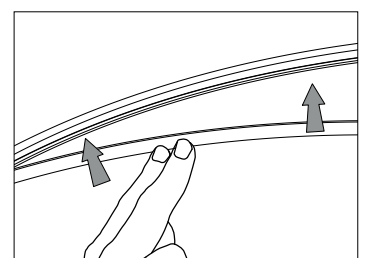

Assembly scheme

The lamp is supplied in 4 separate sectors to be assembled during installation