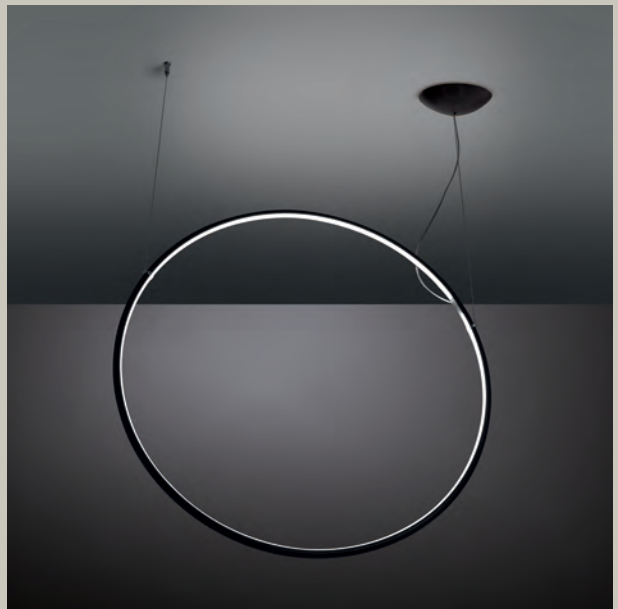

MR. RESISTOR[®]
Lighting Specialist Est. 1968

CIRCLE PENDANT SYSTEM

LED LIGHTING

CIRCLE PENDANT SYSTEM

LED LIGHTING

Series of circular suspension lamps for diffused light (LED). Available in six diameters, the lamp structure is composed of an extruded aluminum profile with opal polycarbonate diffuser.

The LED driver is located inside the canopy. Available in a large range of finishes. A uniform light is directed inside the circle.

The Circle pendant System can be installed as an individual chandelier suspended above tables or reception desks but also in groups to create modern lighted compositions suitable to fill even spaces of big dimension.

The Circle pendant System is dimmable, using either standard mains voltage, Dali, 1-10V or wireless controls.

CIRCLE PENDANT SYSTEM

FINISHES

01 White

02 Black

25 Satin Gold

31 Chrome

75 Decor Silver

76 Decor Gold

77 Decor Copper

78 Decor Bronze

Compositions with multiple ceiling attachments

Single lamp cable kit

0991/A

3 Stell cables 2mt.
3 Element for cable fixing.
3 Suspension clips.

Lamps