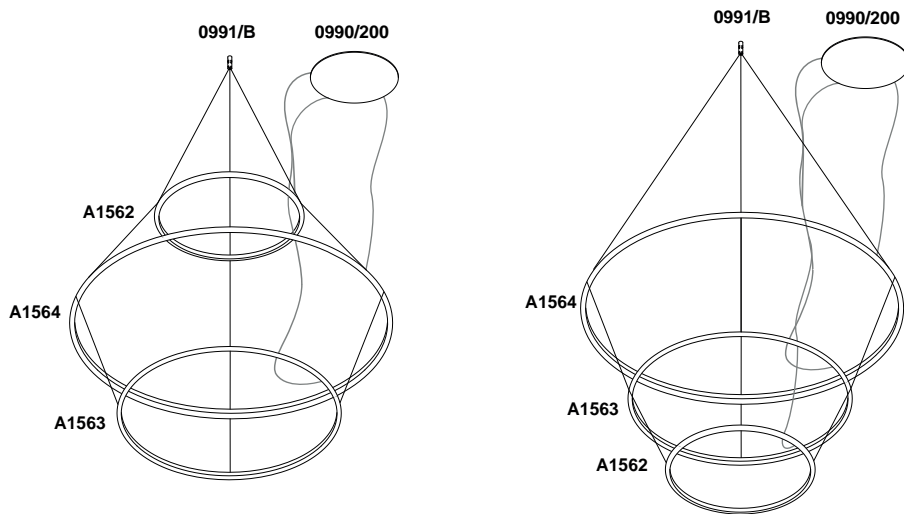

Compositions with single ceiling attachments (max 3 lamps)

3 lamps cable kit

0991/B

- 3 Stell cables 4mt.
- 1 Displacement element for cable fixing.
- 3 Suspension clips.

Ceiling roses

Dimming

Ceiling rose with converters 60W

		240V	50/60Hz 220-240V -60W	0,60 kg
0990/60	/01 White	/M		
0990/60	/02 Black	/M		
0990/60	/25 Satin gold	/M		
0990/60	/31 Chromed	/M		
0990/60	/75 Decor silver	/M		
0990/60	/76 Decor gold	/M		
0990/60	/77 Decor copper	/M		
0990/60	/78 Decor bronze	/M		

Ceiling rose with converters 100W

		240V		50/60Hz 220-240V -100W	1,30 kg
0990/100	/01 White	/M	/D		
0990/100	/02 Black	/M	/D		
0990/100	/25 Satin gold	/M	/D		
0990/100	/31 Chromed	/M	/D		
0990/100	/75 Decor silver	/M	/D		
0990/100	/76 Decor gold	/M	/D		
0990/100	/77 Decor copper	/M	/D		
0990/100	/78 Decor bronze	/M	/D		

Ceiling rose with converters 150W

		240V		50/60Hz 220-240V - 150W	1,30 kg
0990/150	/01 White	/M	/D		
0990/150	/02 Black	/M	/D		
0990/150	/25 Satin gold	/M	/D		
0990/150	/75 Decor silver	/M	/D		
0990/150	/31 Chromed	/M	/D		
0990/150	/76 Decor gold	/M	/D		
0990/150	/77 Decor copper	/M	/D		
0990/150	/78 Decor bronze	/M	/D		

Ceiling rose with converters 200W

		240V		50/60Hz 220-240V - 2x100W	1,70 kg
0990/200	/01 White	/M	/D		
0990/200	/02 Black	/M	/D		
0990/200	/25 Satin gold	/M	/D		
0990/200	/75 Decor silver	/M	/D		
0990/200	/76 Decor gold	/M	/D		
0990/200	/77 Decor copper	/M	/D		
0990/200	/78 Decor bronze	/M	/D