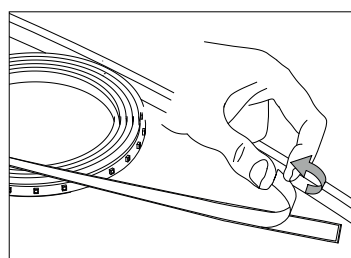

Assembly scheme

The lamp is supplied in 4 separate sectors to be assembled during installation