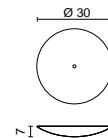

Ceiling rose with converters 100W

		240V		50/60Hz 220-240V -100W	1,30 kg
0990/100	/01 White	/M	/D		
0990/100	/02 Black	/M	/D		
0990/100	/25 Satin gold	/M	/D		
0990/100	/31 Chromed	/M	/D		
0990/100	/75 Decor silver	/M	/D		
0990/100	/76 Decor gold	/M	/D		
0990/100	/77 Decor copper	/M	/D		
0990/100	/78 Decor bronze	/M	/D