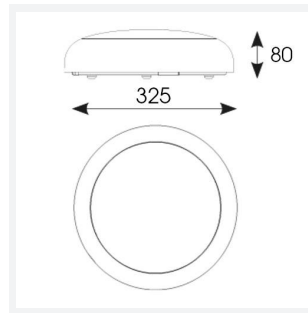

PRODUCT FEATURES

- Slim and modern bulkhead suitable for residential, commercial and industrial applications as well as ancillary areas
- All polycarbonate construction with opal diffuser and white trim ring with optional chrome, satin chrome or graphite trim ring accessories
- Gear tray located on the bezel, allowing the base to be installed and then the bezel connected, this coupled with 4x 20mm conduit entry points on base ensure a quick and simple installation
- Instant light output and unlimited switching
- High efficiency up to 145lm/W
- CCT selectable between 3000K, 4000K and 6500K and power selectable; offering a choice of 3 outputs, in one luminaire
- Two options of microwave sensor emergency

GENERAL INFORMATION	
Wattage	9W - 16W
Lumens Delivered	(4000K) 9W: 120lm 12W: 180lm 16W: 230lm
Lm/W	(4000K) 9W: 135lm/W 12W: 145lm/W 16W: 145lm/W
Beam Angle	110
CRI	80
CCT	3000/4000/6500K
Input	220/240V
Operating Temp	0°C - 40°C
SDCM	5
UGR	26

TECHNICAL INFORMATION	
Light Source	LED
Colour / Finish	White
IP Rating	IP65
Class Protection	2
Internal / External	Internal / External
Surface / Recessed / Suspended	Surface
Lumen Depreciation	L70 54,000h
Warranty (Years)	5
CE Mark	Yes
Diameter	325 mm
Height	80 mm