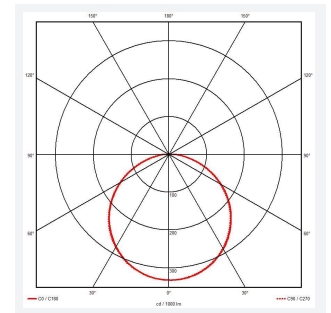

PRODUCT FEATURES

- Slim and modern bulkhead suitable for residential, commercial and industrial applications as well as ancillary areas
- All polycarbonate construction with opal diffuser and white trim ring with optional chrome, satin chrome or graphite trim ring accessories
- Gear tray located on the bezel, allowing the base to be installed and then the bezel connected, this coupled with 4x 20mm conduit entry points on base ensure a quick and simple installation
- Instant light output and unlimited switching
- High efficiency up to 145lm/W
- CCT selectable between 3000K, 4000K and 6500K and power selectable; offering a choice of 3 outputs, in one luminaire
- Two options of microwave sensor emergency

GENERAL INFORMATION	
Wattage	9W - 16W
Lumens Delivered	(4000K) 9W: 120lm 12W: 180lm 16W: 230lm
Lm/W	(4000K) 9W: 135lm/W 12W: 145lm/W 16W: 145lm/W
Beam Angle	110
CRI	80
CCT	3000/4000/6500K
Input	220/240V
Operating Temp	0°C - 40°C
SDCM	5
UGR	26

TECHNICAL INFORMATION	
Light Source	LED
Colour / Finish	White
IP Rating	IP65
Class Protection	2
Internal / External	Internal / External
Surface / Recessed / Suspended	Surface
Lumen Depreciation	L70 54,000h
Warranty (Years)	5
CE Mark	Yes
Diameter	325 mm
Height	80 mm