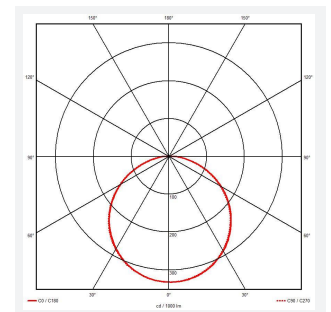

PRODUCT FEATURES

- Slim and modern bulkhead suitable for residential, commercial and industrial applications as well as ancillary areas
- All polycarbonate construction with opal diffuser and white trim ring with optional chrome, satin chrome or graphite trim ring accessories
- Gear tray located on the bezel, allowing the base to be installed and then the bezel connected, this coupled with 4x 20mm conduit entry points on base ensure a quick and simple installation
- Instant light output and unlimited switching
- High efficiency up to 145lm/W
- CCT selectable between 3000K, 4000K and 6500K and power selectable; offering a choice of 3 outputs, in one luminaire
- Two options of microwave sensor emergency

GENERAL INFORMATION	
Wattage	9W - 16W
Lumens Delivered	(4000K) 9W: 120lm 12W: 180lm 16W: 230lm
Lm/W	(4000K) 9W: 135lm/W 12W: 145lm/W 16W: 145lm/W
Beam Angle	110
CRI	80
CCT	3000/4000/6500K
Input	220/240V
Operating Temp	-20°C - 40°C
SDCM	5
UGR	26

TECHNICAL INFORMATION	
Light Source	LED
Colour / Finish	White
IP Rating	IP65
Class Protection	2
Internal / External	Internal / External
Surface / Recessed / Suspended	Surface
Lumen Depreciation	L70 54,000h
Warranty (Years)	5
CE Mark	Yes
Diameter	325 mm
Height	80 mm