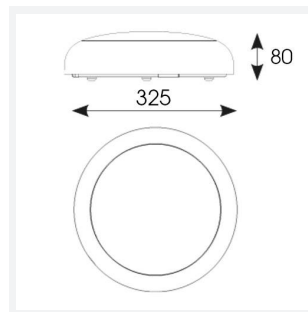

Disco EVO

Disco EVO 2

Code: ADIS2/1

Category	Bulkheads
Application	Ancillary, Commercial, Education, Healthcare, Hospitality, Residential, Retail
Specification	Performance

PRODUCT FEATURES

- Slim and modern bulkhead suitable for residential, commercial and industrial applications as well as ancillary areas
- All polycarbonate construction with opal diffuser and white trim ring with optional chrome, satin chrome or graphite trim ring accessories
- Gear tray located on the bezel, allowing the base to be installed and then the bezel connected, this coupled with 4x 20mm conduit entry points on base ensure a quick and simple installation
- Instant light output and unlimited switching
- High efficiency up to 145lm/W
- CCT selectable between 3000K, 4000K and 6500K and power selectable; offering a choice of 3 outputs, in one luminaire
- Two options of microwave sensor emergency

GENERAL INFORMATION	
Wattage	9W - 16W
Lumens Delivered	(4000K) 9W: 120lm 12W: 180lm 16W: 230lm
Lm/W	(4000K) 9W: 135lm/W 12W: 145lm/W 16W: 145lm/W
Beam Angle	110
CRI	80
CCT	3000/4000/6500K
Input	220/240V
Operating Temp	-20°C - 40°C
SDCM	5
UGR	26

TECHNICAL INFORMATION	
Light Source	LED
Colour / Finish	White
IP Rating	IP65
Class Protection	2
Internal / External	Internal / External
Surface / Recessed / Suspended	Surface
Lumen Depreciation	L70 54,000h
Warranty (Years)	5
CE Mark	Yes
Diameter	325 mm
Height	80 mm