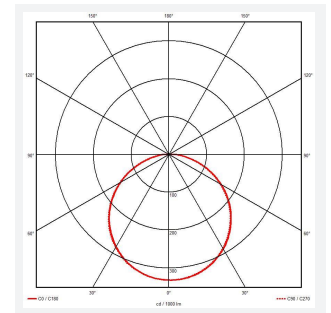

## PRODUCT FEATURES

- Slim and modern bulkhead suitable for residential, commercial and industrial applications as well as ancillary areas
- All polycarbonate construction with opal diffuser and white trim ring with optional chrome, satin chrome or graphite trim ring accessories
- Gear tray located on the bezel, allowing the base to be installed and then the bezel connected, this coupled with 4x 20mm conduit entry points on base ensure a quick and simple installation
- Instant light output and unlimited switching
- High efficiency up to 145lm/W
- CCT selectable between 3000K, 4000K and 6500K and power selectable; offering a choice of 3 outputs, in one luminaire
- Two options of microwave sensor emergency

GENERAL INFORMATION	
Wattage	4W - 7W
Lumens Delivered	(4000K) 4W: 480lm 5W: 700lm 7W: 950lm
Lm/W	(4000K) 4W: 120lm/W 5W: 140lm/W 7W: 140lm/W
Beam Angle	110
CRI	80
CCT	3000/4000/6500K
Input	220/240V
Operating Temp	-20°C - 40°C
SDCM	5
UGR	22

TECHNICAL INFORMATION	
Light Source	LED
Colour / Finish	White
IP Rating	IP65
Class Protection	2
Internal / External	Internal / External
Surface / Recessed / Suspended	Surface
Lumen Depreciation	L70 54,000h
Warranty (Years)	5
CE Mark	Yes
Diameter	275 mm
Height	80 mm