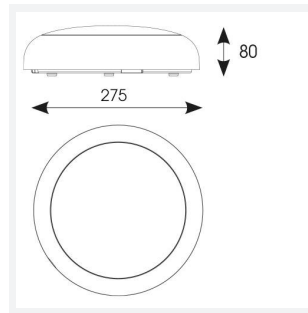

## PRODUCT FEATURES

- Slim and modern bulkhead suitable for residential, commercial and industrial applications as well as ancillary areas
- All polycarbonate construction with opal diffuser and white trim ring with optional chrome, satin chrome or graphite trim ring accessories
- Gear tray located on the bezel, allowing the base to be installed and then the bezel connected, this coupled with 4x 20mm conduit entry points on base ensure a quick and simple installation
- Instant light output and unlimited switching
- High efficiency up to 145lm/W
- CCT selectable between 3000K, 4000K and 6500K and power selectable; offering a choice of 3 outputs, in one luminaire
- Two options of microwave sensor emergency

GENERAL INFORMATION	
Wattage	4W - 7W
Lumens Delivered	(4000K) 4W: 480lm 5W: 700lm 7W: 950lm
Lm/W	(4000K) 4W: 120lm/W 5W: 140lm/W 7W: 140lm/W
Beam Angle	110
CRI	80
CCT	3000/4000/6500K
Input	220/240V
Operating Temp	-20°C - 40°C
SDCM	5
UGR	22

TECHNICAL INFORMATION	
Light Source	LED
Colour / Finish	White
IP Rating	IP65
Class Protection	2
Internal / External	Internal / External
Surface / Recessed / Suspended	Surface
Lumen Depreciation	L70 54,000h
Warranty (Years)	5
CE Mark	Yes
Diameter	275 mm
Height	80 mm