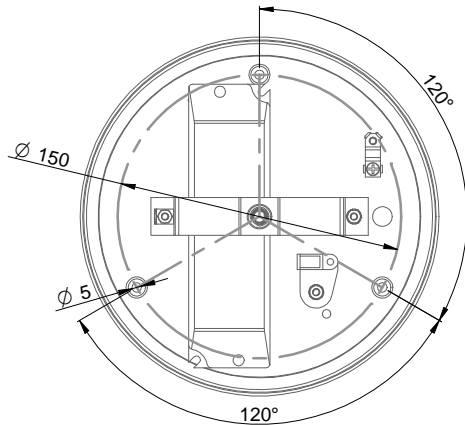

ENGLISH INSTALLATION INSTRUCTIONS

ATTENTION:

The safety of this fixture is guaranteed only if you comply with these instructions; remember to conserve in a safe place.

WARRANTY:

All power supply, wiring and accessories used for product installation shall be original Linea Light Group parts or approved by the company. The warranty will become void if non original or non approved parts are used.

SECURITY:

Installation and maintenance must be done when full power is switched off. All operations should be performed by a specialized technician. Modifications or handling of the product and the non-respect of the information below may be dangerous. The unit can reach high temperatures during operation and therefore any kind of physical contact must be avoided. The company Linea Light Srl assumes no responsibility for damages caused by a product installed not in accordance to instructions.

WARNINGS:

The light source of this lighting fixture cannot be replaced, so at end of light life please contact a Linea Light authorized service centre; Should the power supply cable need to be replaced, please contact a Linea Light authorized service centre.

1