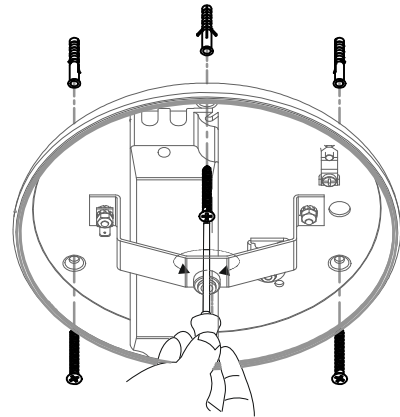

ENGLISH INSTALLATION INSTRUCTIONS

ATTENTION:

The safety of this fixture is guaranteed only if you comply with these instructions; remember to conserve in a safe place.

WARRANTY:

All power supply, wiring and accessories used for product installation shall be original Linea Light Group parts or approved by the company. The warranty will become void if non original or non approved parts are used.

SECURITY:

Installation and maintenance must be done when full power is switched off. All operations should be performed by a specialized technician. Modifications or handling of the product and the non-respect of the information below may be dangerous. The unit can reach high temperatures during operation and therefore any kind of physical contact must be avoided. The company Linea Light Srl assumes no responsibility for damages caused by a product installed not in accordance to instructions.

WARNINGS:

The light source of this lighting fixture cannot be replaced, so at end of light life please contact a Linea Light authorized service centre; Should the power supply cable need to be replaced, please contact a Linea Light authorized service centre.

1

2

3

-Dimmer compatibili
-Compatible dimmers
-Dimmer compatibles
-Variateurs compatibles
-Geeignete Dimmer

KIT0026 Max 7 pz.

4

5

6