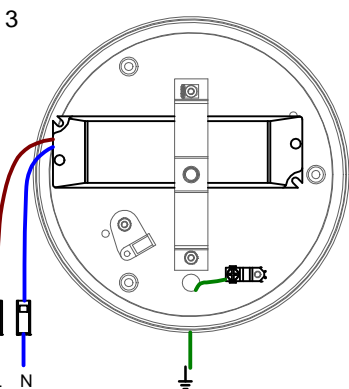

ENGLISH INSTALLATION INSTRUCTIONS

ATTENTION:

The safety of this fixture is guaranteed only if you comply with these instructions; remember to conserve in a safe place.

WARRANTY:

All power supply, wiring and accessories used for product installation shall be original Linea Light Group parts or approved by the company. The warranty will become void if non original or non approved parts are used.

SECURITY:

Installation and maintenance must be done when full power is switched off. All operations should be performed by a specialized technician. Modifications or handling of the product and the non-respect of the information below may be dangerous. The unit can reach high temperatures during operation and therefore any kind of physical contact must be avoided. The company Linea Light Srl assumes no responsibility for damages caused by a product installed not in accordance to instructions.

WARNINGS:

The light source of this lighting fixture cannot be replaced, so at end of light life please contact a Linea Light authorized service centre; Should the power supply cable need to be replaced, please contact a Linea Light authorized service centre.

-Dimmer compatibili
-Compatible dimmers
-Dimmer compatibles
-Variateurs compatibles
-Geeignete Dimmer

KIT0026 Max 7 pz.