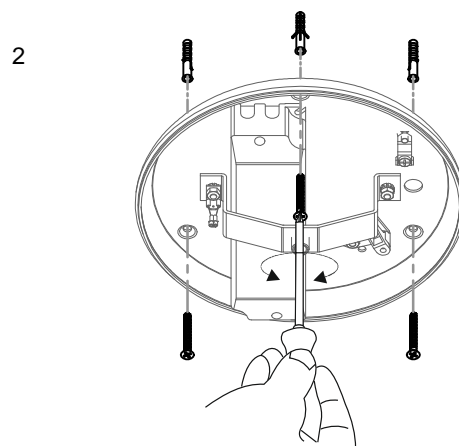

ENGLISH INSTALLATION INSTRUCTIONS

ATTENTION:

The safety of this fixture is guaranteed only if you comply with these instructions; remember to conserve in a safe place.

WARRANTY:

All power supply, wiring and accessories used for product installation shall be original Linea Light Group parts or approved by the company. The warranty will become void if non original or non approved parts are used.

SECURITY:

Installation and maintenance must be done when full power is switched off. All operations should be performed by a specialized technician. Modifications or handling of the product and the non-respect of the information below may be dangerous. The unit can reach high temperatures during operation and therefore any kind of physical contact must be avoided. The company Linea Light Srl assumes no responsibility for damages caused by a product installed not in accordance to instructions.

WARNINGS:

The light source of this lighting fixture cannot be replaced, so at end of light life please contact a Linea Light authorized service centre; Should the power supply cable need to be replaced, please contact a Linea Light authorized service centre.

-Dimmer compatibili
-Compatible dimmers
-Dimmer compatibles
-Variateurs compatibles
-Geeignete Dimmer

KIT0026 Max 7 pz.