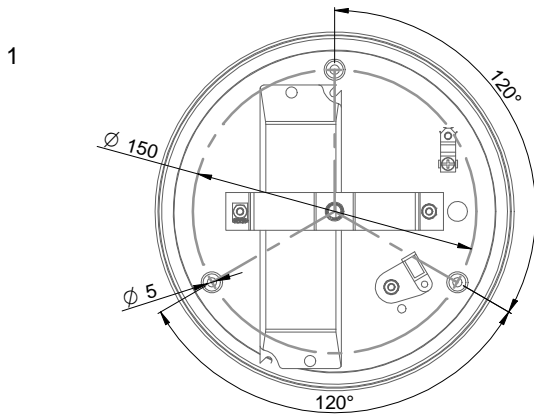

ENGLISH INSTALLATION INSTRUCTIONS

ATTENTION:

The safety of this fixture is guaranteed only if you comply with these instructions; remember to conserve in a safe place.

WARRANTY:

All power supply, wiring and accessories used for product installation shall be original Linea Light Group parts or approved by the company. The warranty will become void if non original or non approved parts are used.

SECURITY:

Installation and maintenance must be done when full power is switched off. All operations should be performed by a specialized technician. Modifications or handling of the product and the non-respect of the information below may be dangerous. The unit can reach high temperatures during operation and therefore any kind of physical contact must be avoided. The company Linea Light Srl assumes no responsibility for damages caused by a product installed not in accordance to instructions.

WARNINGS:

The light source of this lighting fixture cannot be replaced, so at end of light life please contact a Linea Light authorized service centre; Should the power supply cable need to be replaced, please contact a Linea Light authorized service centre.

-Dimmer compatibili
-Compatible dimmers
-Dimmer compatibles
-Variateurs compatibles
-Geeignete Dimmer

KIT0026 Max 7 pz.