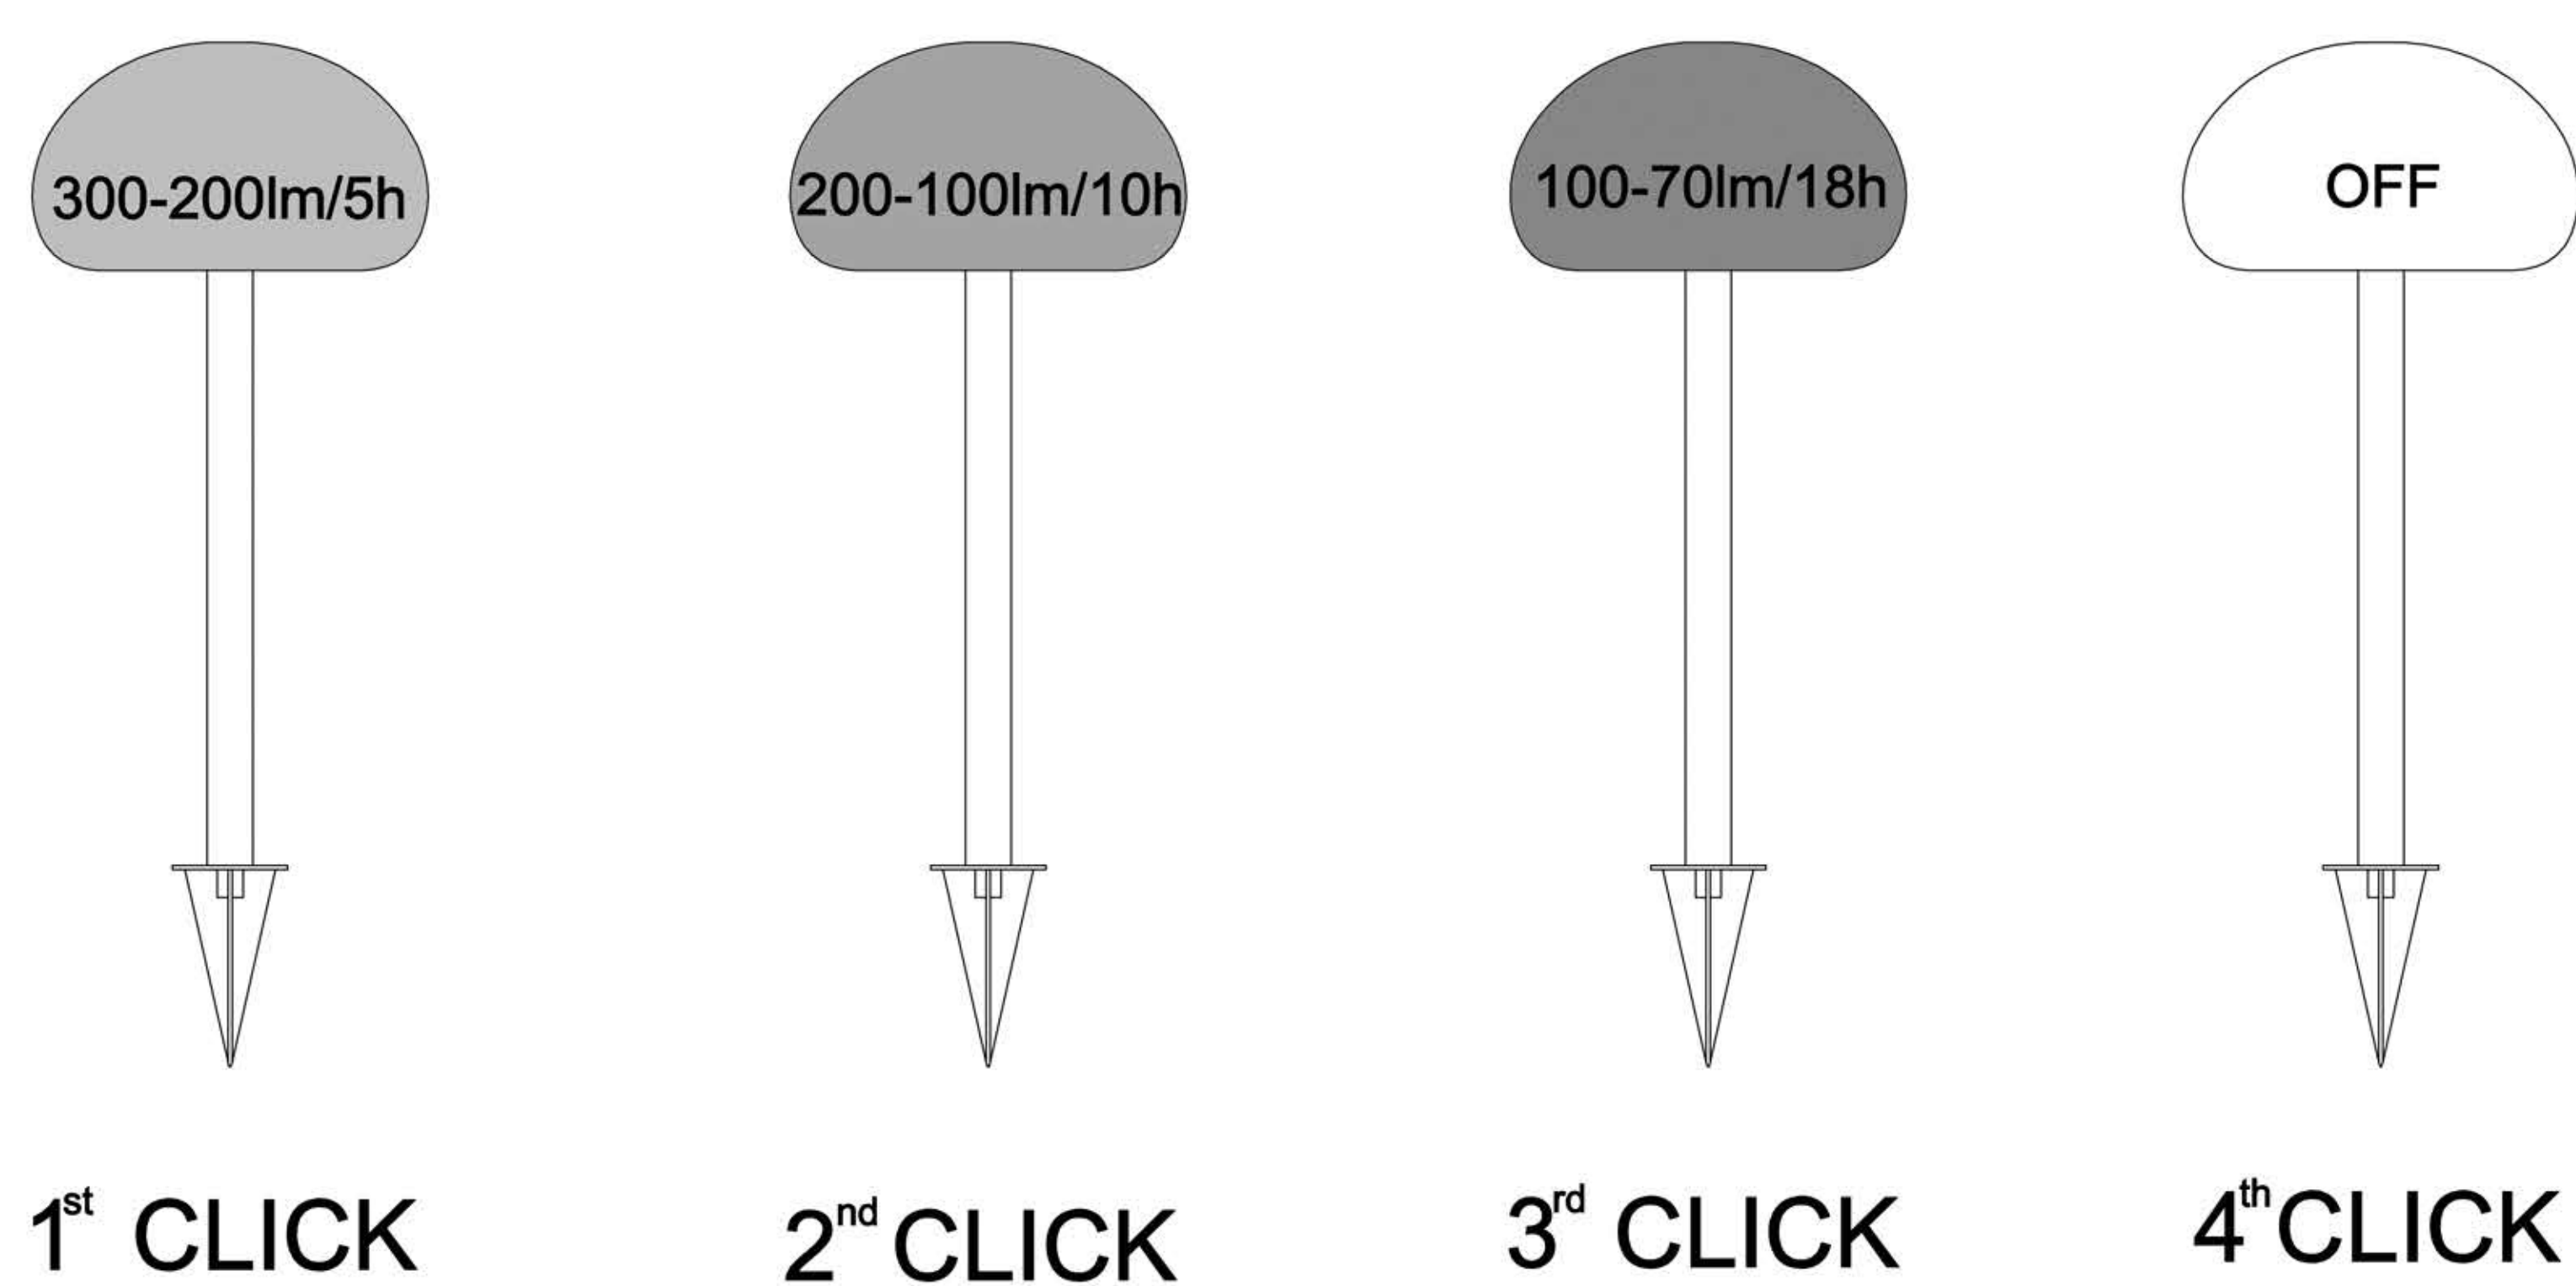

3-STEP MOODMAKER™

Warning

* This luminaire has been designed to be used in operating temperatures between -20° and +45°C. If luminaire is used in other ambient temperatures, the life of the battery may be reduced and not work properly. Don't leave this product under direct sunlight.

* When replacing the battery, replace the battery with the same specifications as indicated on the supplied battery.